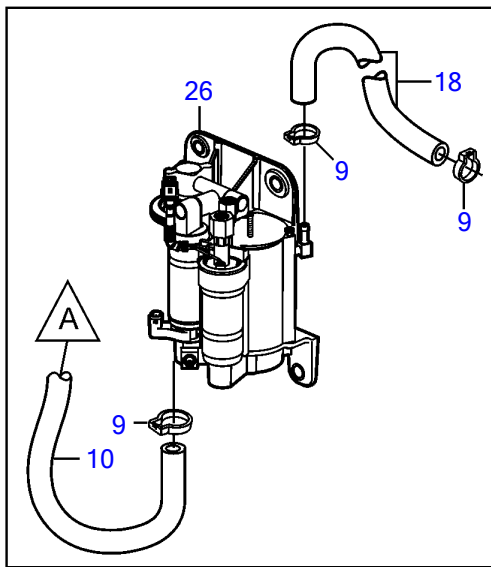

5.0GXi-B, 5.0OSi-B, 5.7Gi-B, 5.7GXi-C, 5.7OSi-A, 5.7OSXi-A

5.0GXi-B, 5.0OSi-B, 5.7Gi-B, 5.7GXi-C, 5.7OSi-A, 5.7OSXi-A

REF	PART NO.	QTY	DESCRIPTION	NOTES
1	3861676	1	Thermostat housing	
2	3856961	1	Thermostat	
3	3852071	1	• O-ring	
4	3852111	1	Gasket	
5	968553	1	Flange screw	
6	3861919	1	Lifting eye	
7	945444	1	Flange screw	
8	3853597	1	Elbow	
9	982643	4	Clamp	
10	(3860295)	1	Hose	Obsolete part
11	3860588	1	Hose	
12	3857843	1	Hose	
13	982714	4	Clamp	
14	3861740	1	Hose	
15	982644	1	Clamp	
16	3860400	1	Hose	
17	3852098	2	Hose clamp	
18	(3860294)	1	Hose	Obsolete part
19	3853850	1	Circulation pump	
20	3852477	2	Gasket	
21	3856147	2	Stud	
22	3856136	1	Bolt	
23	(3856137)	1	Bolt	Obsolete part
24	3860083	1	Pulley	
25	3853390	4	Screw	
26		1	Fuel pump	
27	3858532	X	Cover	W=0.465" (11.8mm)
	3861999	X	Cover	W=0.300" (7.6mm)