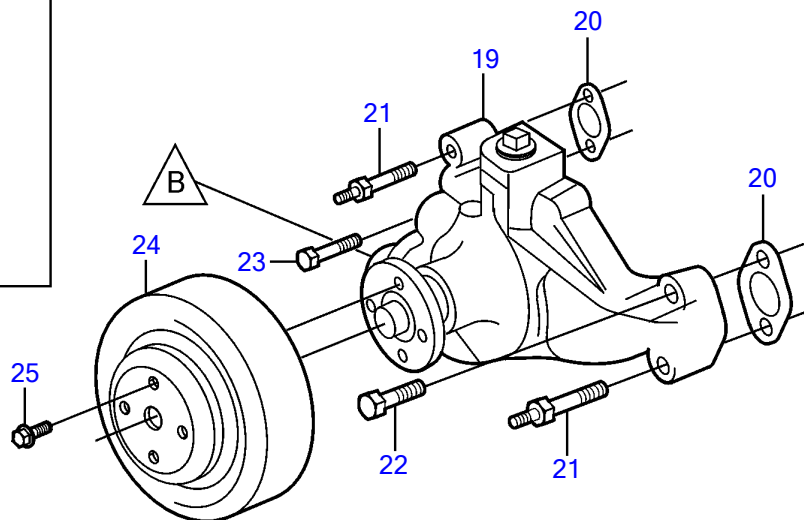

5.0GXi-B, 5.0OSi-B, 5.7Gi-B, 5.7GXi-C, 5.7OSi-A, 5.7OSXi-A

5.0GXi-B, 5.0OSi-B, 5.7Gi-B, 5.7GXi-C, 5.7OSi-A, 5.7OSXi-A

REF	PART NO.	QTY	DESCRIPTION	NOTES
1	3861676	1	Thermostat housing	
2	3856961	1	Thermostat	
3	3852071	1	• O-ring	
4	3852111	1	Gasket	
5	968553	1	Flange screw	
6	3861919	1	Lifting eye	
7	945444	1	Flange screw	
8	3853597	1	Elbow	
9	982643	4	Clamp	
10	(3860295)	1	Hose	Obsolete part
11	3860588	1	Hose	
12	3857843	1	Hose	
13	982714	4	Clamp	
14	3861740	1	Hose	
15	982644	1	Clamp	
16	3860400	1	Hose	
17	3852098	2	Hose clamp	
18	(3860294)	1	Hose	Obsolete part
19	3853850	1	Circulation pump	
20	3852477	2	Gasket	
21	3856147	2	Stud	
22	3856136	1	Bolt	
23	(3856137)	1	Bolt	Obsolete part
24	3860083	1	Pulley	
25	3853390	4	Screw	
26		1	Fuel pump	
27	3858532	X	Cover	W=0.465" (11.8mm)
	3861999	X	Cover	W=0.300" (7.6mm)