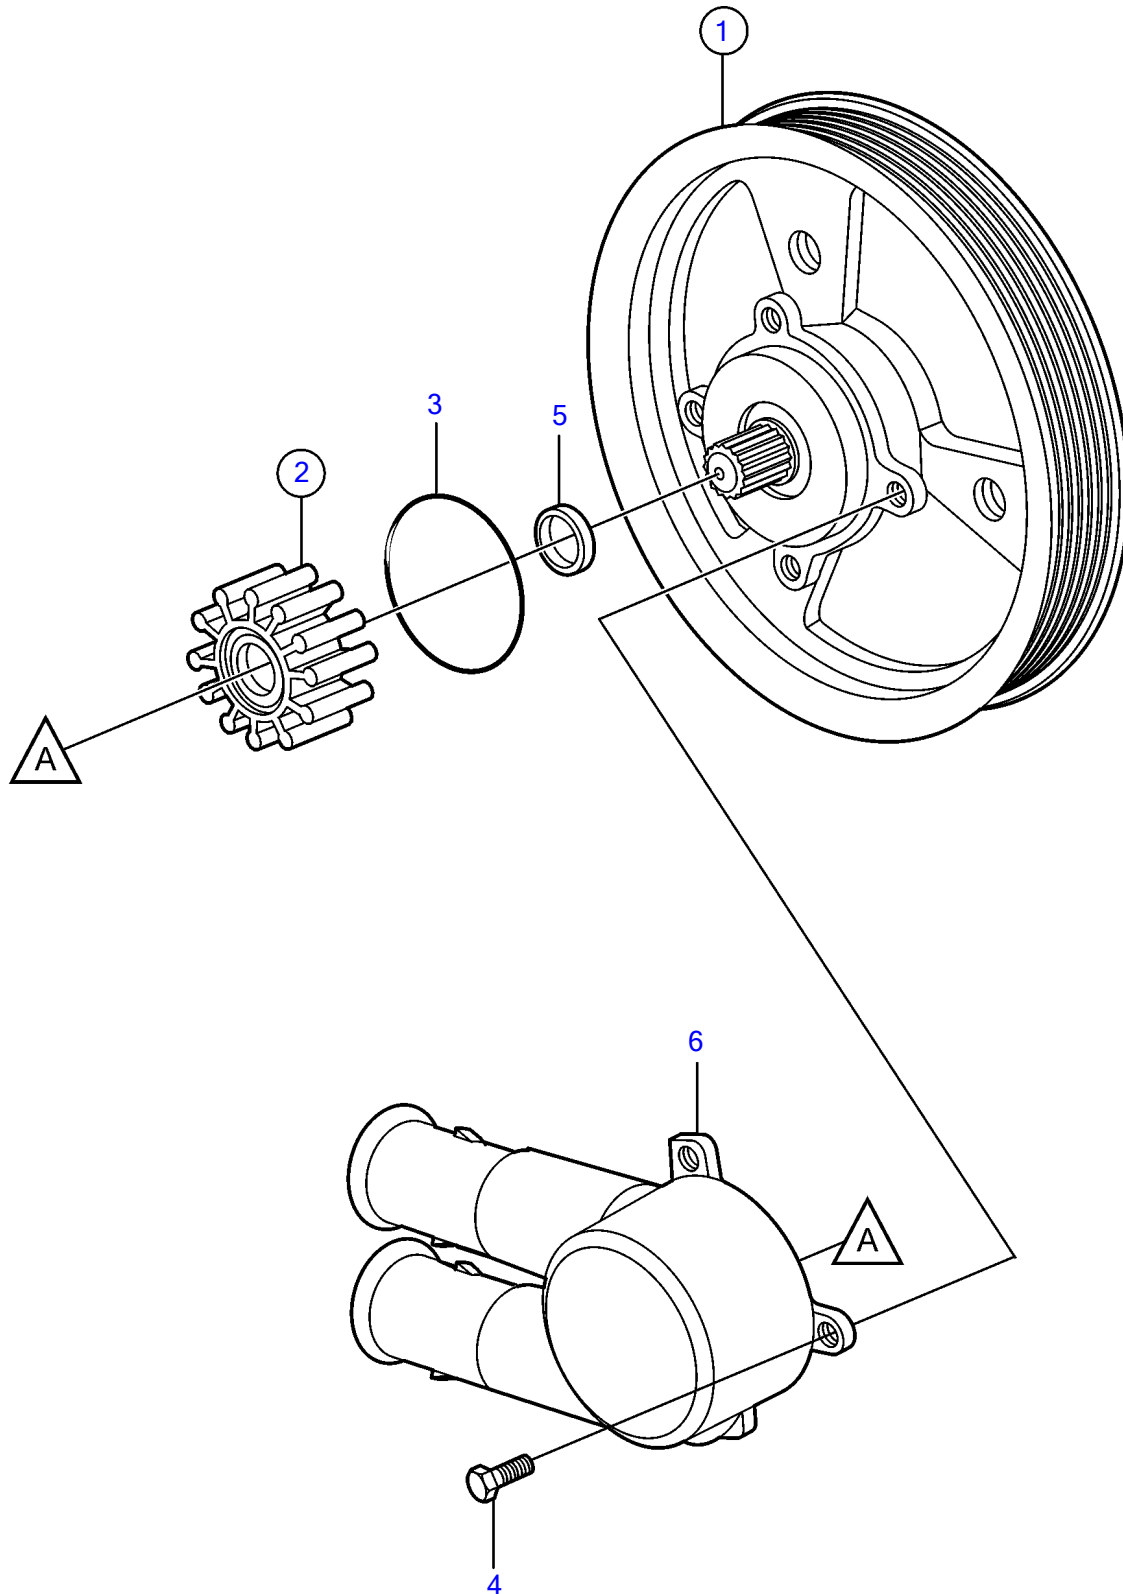

5.0GXi-B, 5.0GXi-BF, 5.0OSi-B, 5.0OSi-BF, 5.7Gi-B, 5.7Gi-BF, 5.7GXi-C, 5.7GXi-CF, 5.7Giil-B, 5.7GXil-C, 5.7OSi-A, 5.7OSi-AF, 5.7OSXi-A, 5.7OSXi-AF

5.0GXl-B, 5.0GXl-BF, 5.0OSl-B, 5.0OSl-BF, 5.7Gi-B, 5.7Gi-BF, 5.7GXl-C, 5.7GXl-CF, 5.7Gil-B, 5.7GXlI-C, 5.7OSl-A, 5.7OSl-AF, 5.7OSXl-A, 5.7OSXl-AF

REF	PART NO.	QTY	DESCRIPTION	NOTES
1	3857202	1	Sea water pump	replaced by next part number
	3862482	1	Pump	replaced by next part number
	3812693	1	Pump	replaced by next part number
	21214599	1	Sea water pump	
2	3858256	1	Impeller kit	replaced by next part number
	3862567	1	Impeller kit	replaced by next part number
	21213660	1	Impeller kit	replaced by next part number
		1	• O-ring, #3	
	21951348	1	Impeller kit	
3	3858938	1	• O-ring	
4	22125080	1	• Screw kit	
	3587445	4	• • Screw	
5	827247	1	Sealing ring	
6	3858115	1	Housing	