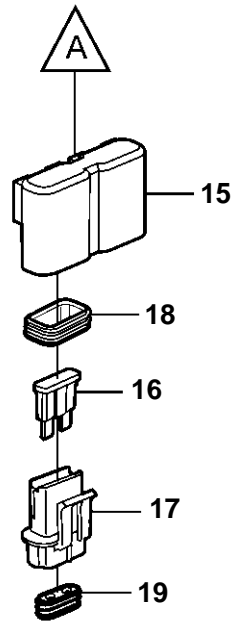

5.0GXi-A, 5.7Gi-A, 5.7GXi-A, 5.7GXi-B

5.0GXi-A, 5.7Gi-A, 5.7GXi-A, 5.7GXi-B

REF	PART NO.	QTY	DESCRIPTION	NOTES
1	3860368	1	Bracket	
2	3860486	2	Bracket	
3		2	Rivet	
4	941263	2	Grommet	
5	3860369	1	Cover	
6	3860524	4	Locking pin	
7	3854164	1	Automatic fuse	50A
8	3853620	2	Hexagon screw	
9	3852001	2	Spring washer	
10	3852064	2	Nut	
11	3852118	2	Nut	
12	3852182	1	Washer	
13	3850234	1	Rubber cushion	
14	3854138	1	Relay	Included in engine harness
15	3860455	3	Fuse holder	Included in engine harness
16	979686	2	Fuse	Included in engine harness, 40A
	968547	2	Fuse	Included in engine harness, 20A
	966329	2	Fuse	Included in engine harness, 15A
17	8166029	6	Insulator	Included in engine harness
18		6	• Seal	
19		6	• Seal	