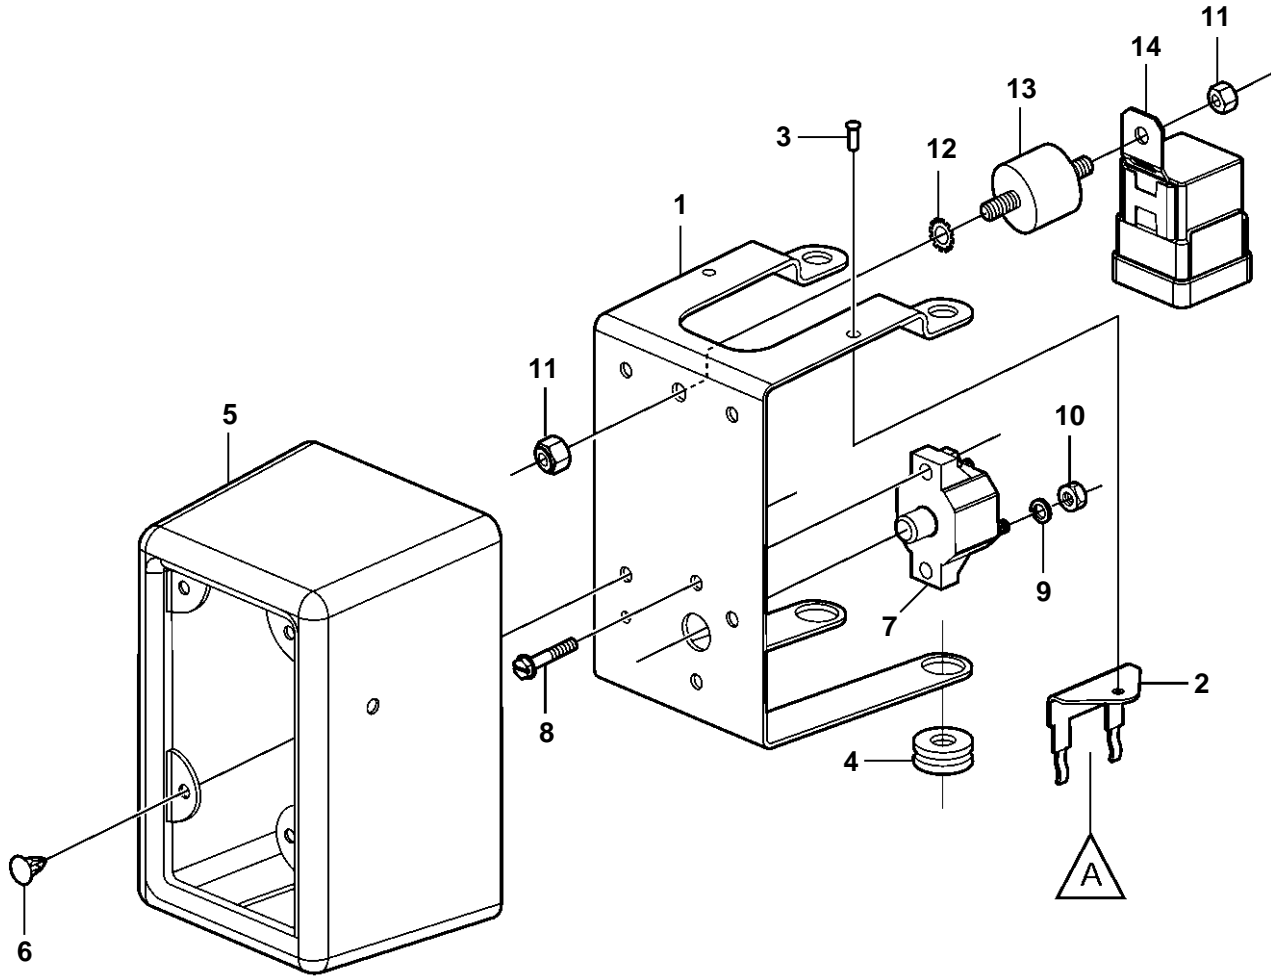

5.0GXi-A, 5.7Gi-A, 5.7GXi-A, 5.7GXi-B

5.0GXi-A, 5.7Gi-A, 5.7GXi-A, 5.7GXi-B

REF	PART NO.	QTY	DESCRIPTION	NOTES
1	3860368	1	Bracket	
2	3860486	2	Bracket	
3		2	Rivet	
4	941263	2	Grommet	
5	3860369	1	Cover	
6	3860524	4	Locking pin	
7	3854164	1	Automatic fuse	50A
8	3853620	2	Hexagon screw	
9	3852001	2	Spring washer	
10	3852064	2	Nut	
11	3852118	2	Nut	
12	3852182	1	Washer	
13	3850234	1	Rubber cushion	
14	3854138	1	Relay	Included in engine harness
15	3860455	3	Fuse holder	Included in engine harness
16	979686	2	Fuse	Included in engine harness, 40A
	968547	2	Fuse	Included in engine harness, 20A
	966329	2	Fuse	Included in engine harness, 15A
17	8166029	6	Insulator	Included in engine harness
18		6	• Seal	
19		6	• Seal	