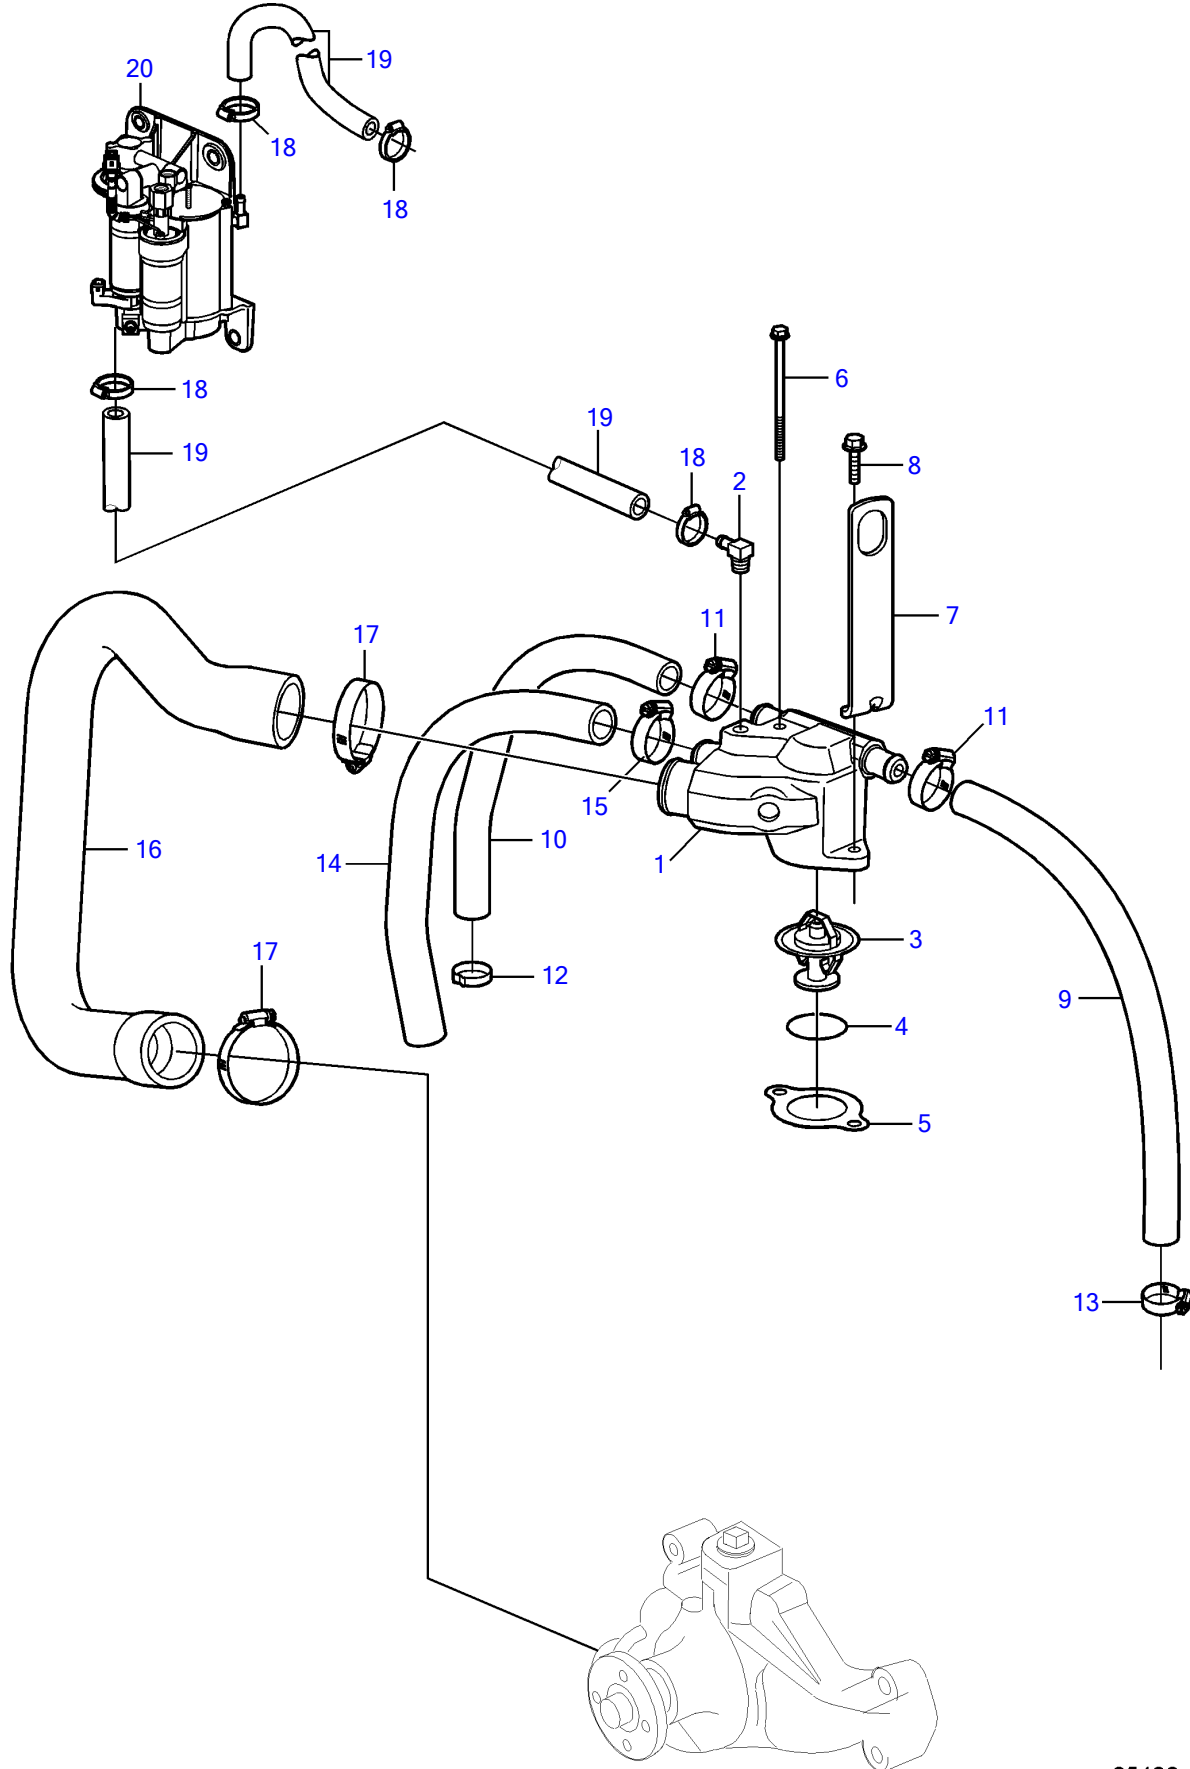

5.0GXl-270-R

5.0GXI-270-R

REF	PART NO.	QTY	DESCRIPTION	NOTES
1	3589553	1	Thermostat housing	
2	3853597	1	Elbow	
3	3587597	1	Thermostat	
4	983944	1	O-ring	
5	3852111	1	Gasket	
6	968842	1	Flange screw	
7	3593503	1	Bracket	
8	946671	1	Flange screw	
9	21545765	1	Hose	Exhaust, Port
10	3862536	1	Hose	Exhaust, Starboard
11	3863439	2	Hose clamp	
12	(982715)	1	Clamp	Obsolete part
13	(982715)	1	Clamp	Obsolete part
14	3817817	1	Hose	Seawater pump
15	3863441	1	Hose clamp	
16	3862523	1	Hose	
17	3863438	2	Hose clamp	
18	3860413	4	Hose clamp	
19	3862550	2	Hose	
20		1	Fuel pump	