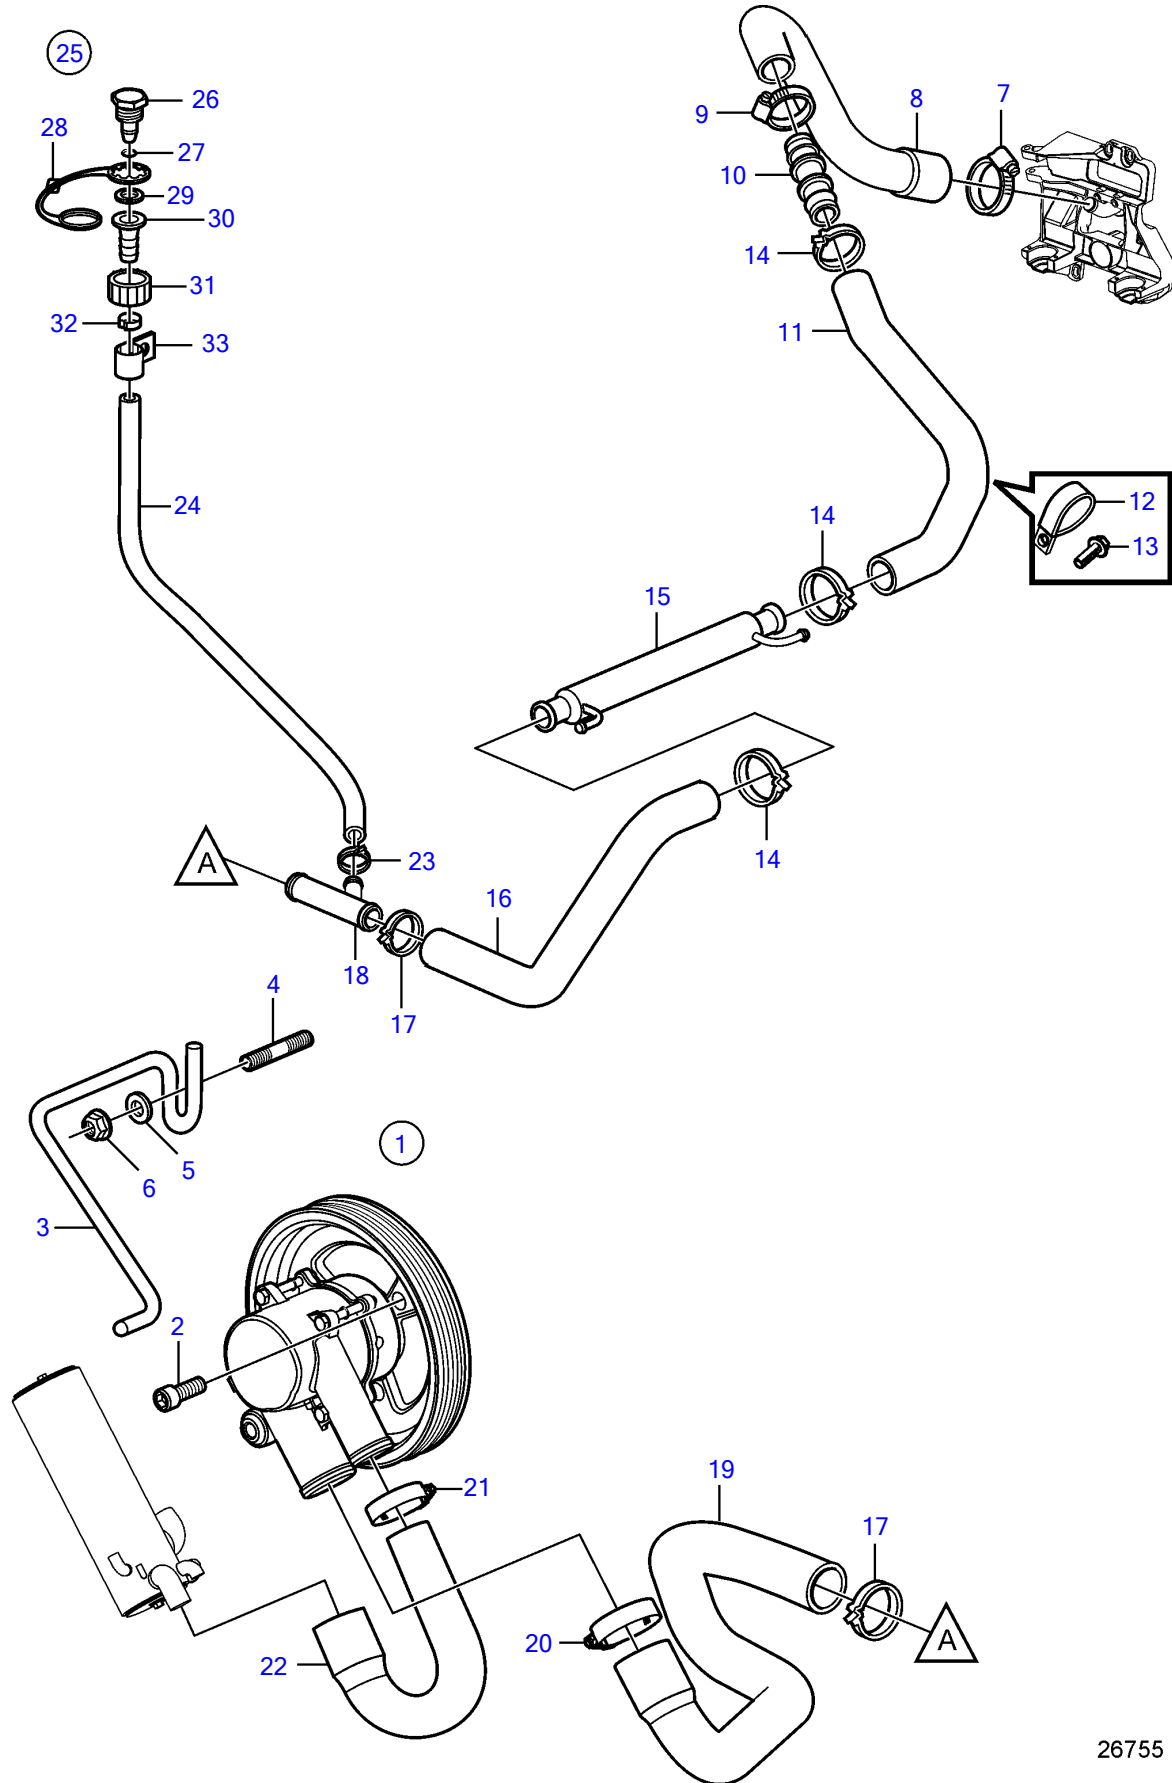

5.0GXl-270-R

26755

5.0GXi-270-R

REF	PART NO.	QTY	DESCRIPTION	NOTES
1	21212799	1	Pump	
2	3857939	3	Screw	
3	3817688	1	Bracket	
4	941814	2	Stud	
5	980933	2	Washer	
6	3857181	2	Flange lock nut	
7	3812302	1	Hose clamp	
8	21340837	1	Hose	
9	3863444	2	Hose clamp	
10	21429137	1	Connector	
11	21429139	1	Hose	
12	3853312	2	Clamp	replaced by next part number
	21619466	2	Attaching clamp	
13	(3853557)	2	Flange screw	Obsolete part, 3/8" - 16 unc, L=0.75" (19mm)
14	982645	3	Clamp	
15	21399019	1	Hydraulic oil cooler	
16	21545763	1	Hose	
17	982645	2	Clamp	
18	3862699	1	T-pipe	
19	21517955	1	Hose	
20	3863440	1	Hose clamp	
21	3852602	1	Hose clamp	
22	3817818	1	Hose, heat exchanger	
23	983168	1	Hose clamp	
24	3860747	1	Hose	
25	3807440	1	Connector	
26		1	• Cap	not sold separately
27	942978	1	• O-ring	
28	3862082	1	• Retainer	
29	3807664	1	• Washer	
30		1	• Connector	not sold separately
31		1	• Connector	not sold separately
32	983168	1	Hose clamp	
33	3862891	1	Attaching clamp	