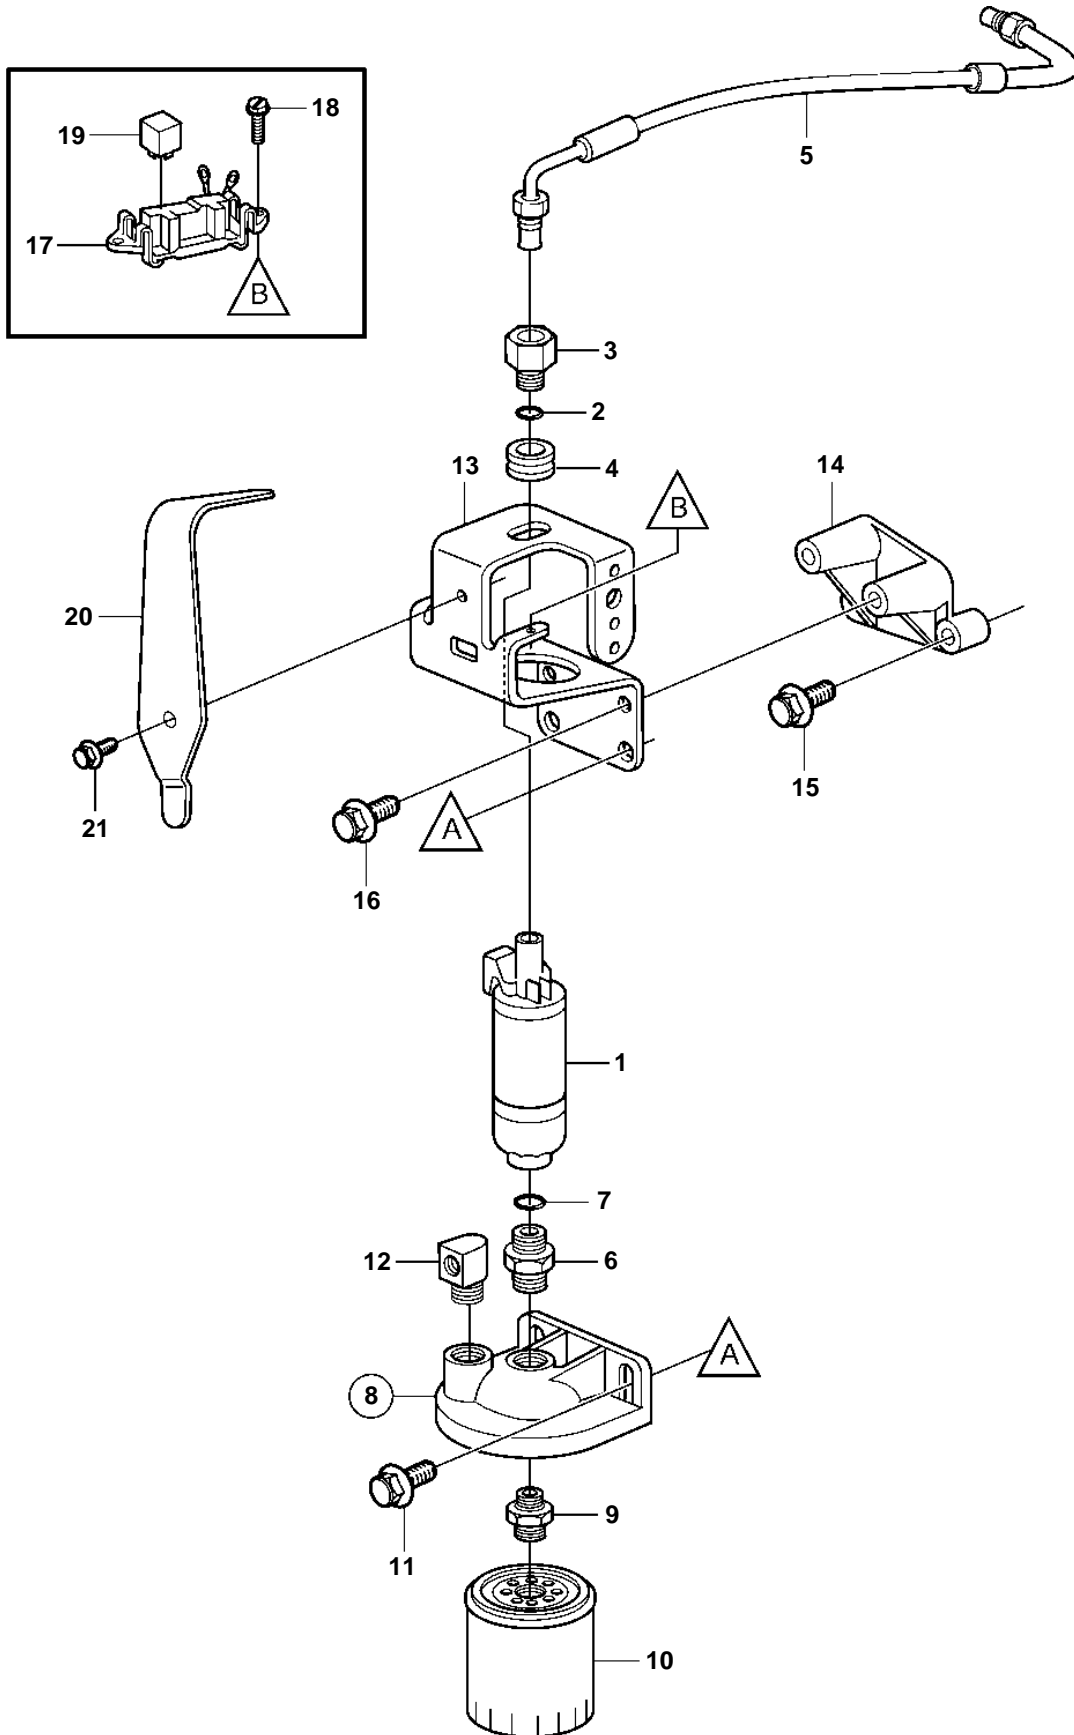

5.0GLPWTR, 5.0GIPWTR, 5.7GSIPWTR, 5.7GSPWTR

5.0GLPWTR, 5.0GIPWTR, 5.7GSIPWTR, 5.7GSPWTR

REF	PART NO.	QTY	DESCRIPTION	NOTES
1	3858261	1	Fuel pump	
2	3850820	1	O-ring	
3	856954	1	Nipple	
4	3858345	1	Grommet	
5	3858220	1	Fuel pipe	GL, GS
	3858222	1	Fuel pipe	Gi/GSi
6	3853493	1	Fitting	
7	3850819	1	· O-ring	
8	3850861	1	Kit	
9		1	· Connector	
10	3862228	1	· Fuel filter	
11	3853557	2	Screw	
12	3852013	1	Elbow	
13	3858233	1	Bracket	
14	3853310	1	Bracket	
15	3853326	2	Screw	
16	3853266	2	Screw	
17	3852210	1	Bracket	Included in engine harness
18	3852208	2	Screw	
19	3857533	1	Relay	Included in engine harness
20	3858255	1	Bracket	
21	3857938	1	Screw	