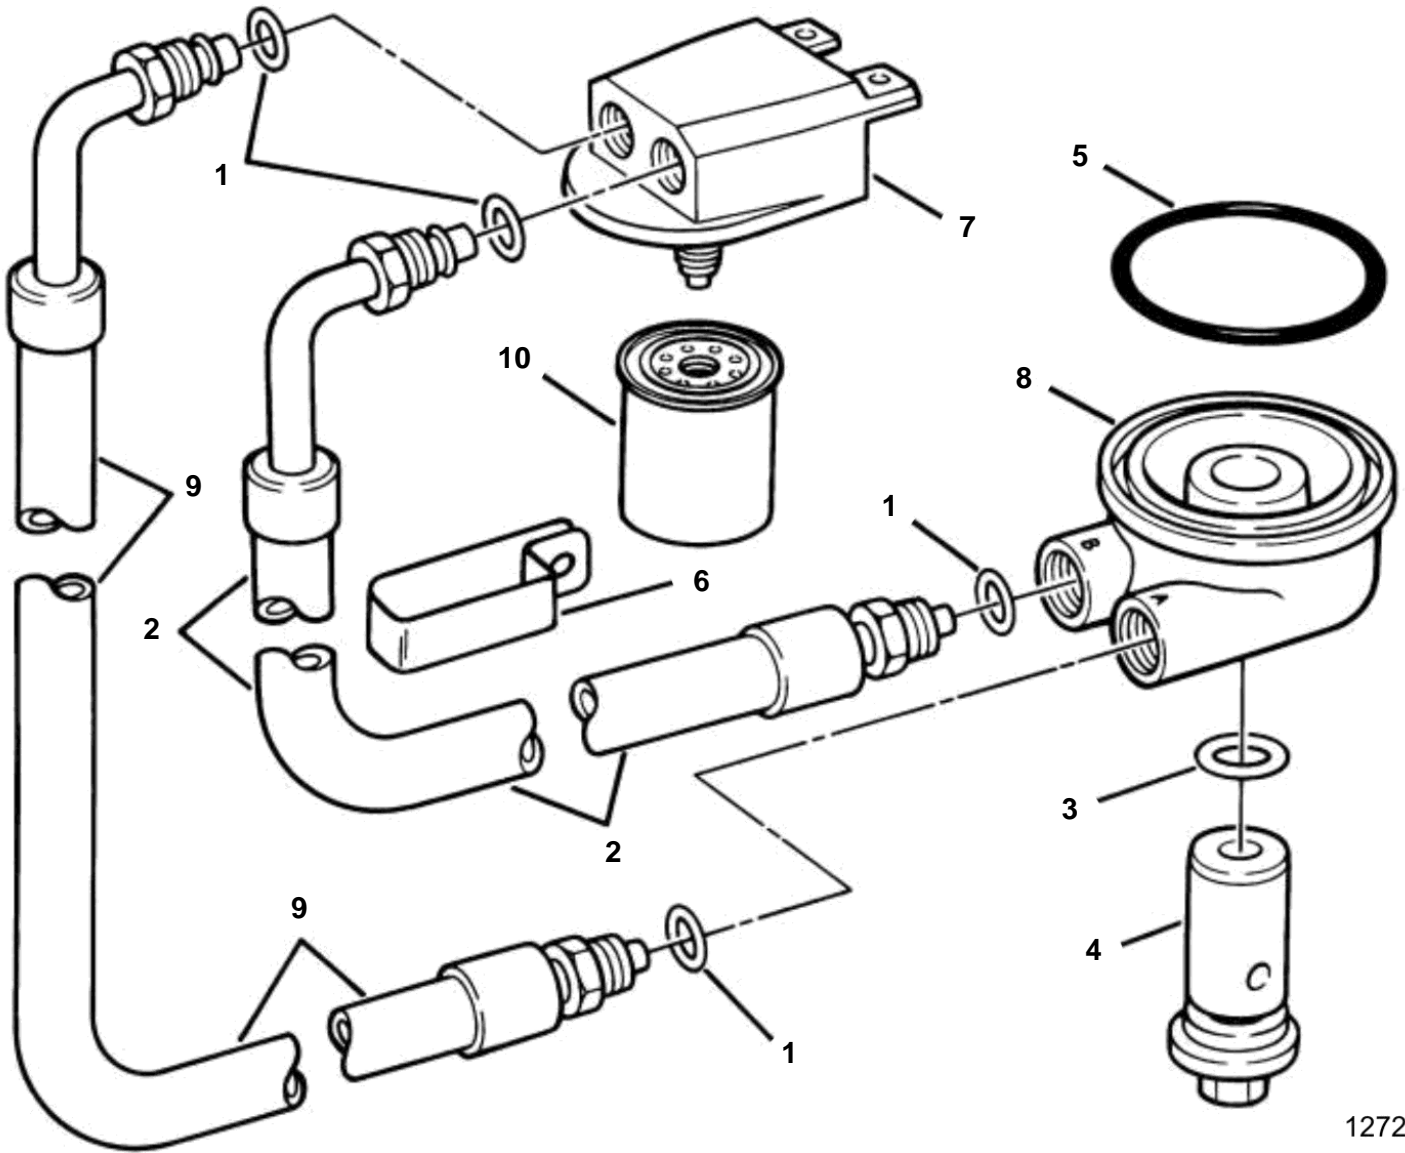

5.0GLPWTR, 5.0GIPWTR, 5.7GSIPWTR, 5.7GSPWTR

12726

5.0GLPWTR, 5.0GIPWTR, 5.7GSIPWTR, 5.7GSPWTR

REF	PART NO.	QTY	DESCRIPTION	SEE SEC.	NOTES
1	3850884	1	Filter, 5.7 liter		Not shown
	3852011	4	· O-ring, Oil hose		
2	3854591	1	· Hose, Engine oil to filter		
3	3852089	1	· O-ring, Adapter retainer		
4	3853495	1	· Retainer, Oil filter adapter		
5	3852470	1	· O-ring, Adapter to engine		
6	3852837	1	· Clamp, Oil hoses to manifold		
7		1	· Adapter, Remote oil filter		
	3852015	1	· · Connector		
8	3853246	1	· Adapter, Engine oil		
9	3854590	1	· Hose, Engine oil from filter		
10	835440	1	· Oil filter		
			· Bulletin P-21-7-1	P-21-7-1-EN	Oil Filters, GM gas engines