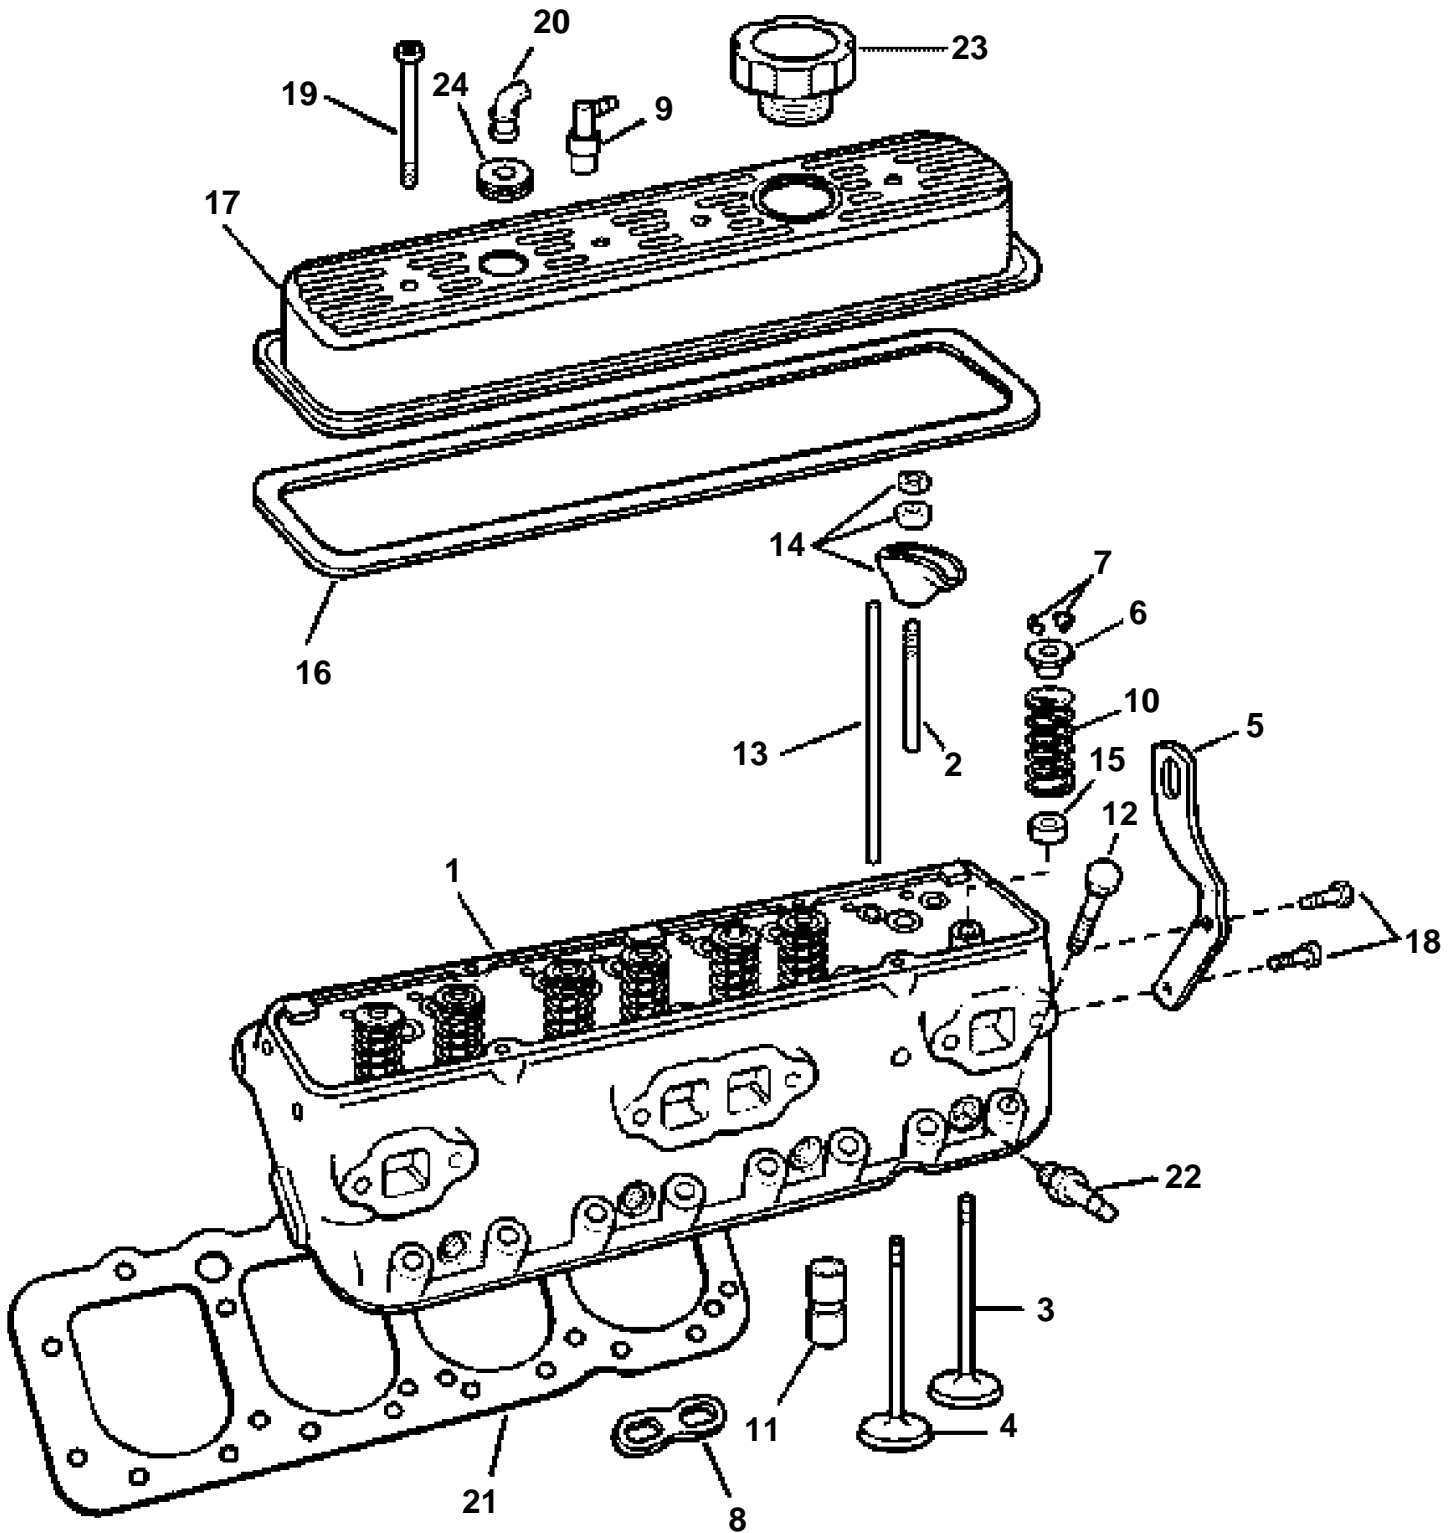

5.7GSIPWTR, 5.7GSPWTR

GR71838

## 5.7GSIPWTR, 5.7GSPWTR

REF	PART NO.	QTY	DESCRIPTION	NOTES
1	3856929	2	Cylinder head	
2	3853146	16	Stud, Rocker arm, 0.003 in. OS	0.08 mm
			Stud, Rocker arm, 0.013 in. OS	0.33 mm; as required
3	3855808	8	Valve, exhaust	Standard
	3855809		Valve, 0.030 in. OS	0.76 mm
4	3855810	8	Valve, intake	Standard
5	3853311	2	Bracket, Lift	
6	3855816	8	Valve cap, Valve spring	
7	3855823	32	Valve cotter, Valve stem	
8	3856139	8	Guide, Valve lifter	
9	3856215	1	Valve	
10	3855815	16	Valve spring	
11	3856127	16	Tappet	
12	3856124	16	Bolt	L=1.62" (41mm)
	3856123	4	Bolt	L=3 1/16" (78mm)
	3856122	14	Bolt	L=3 51/64" (96mm)
13	3856118	16	Push rod	
14	3853158	16	Arm	
15	3855814	8	Valve stem seal, Valve stem, intake	
	3857648	8	Valve stem seal, Valve stem, exhaust	
16	3852687	2	Gasket, Valve cover	
17	3856927	1	Valve cover, port	
	3856928	1	Valve cover, Stbd	
18	3853326	1	Screw, Lift & fuel bracket to head	
	3853557	3	Screw, Lift bracket, clamps to head	
19	3856135	8	Bolt, Valve cover	
20	3852104	1	Elbow, Valve cover	
21	3853380	2	Cylinder head gasket, Cylinder head	
22	3851857	2	Spark plug kit, 4 pack	
	3851858	1	Spark plug kit, 24 pack	
23	3854008	1	Oil filler cap	
24	3852103	2	Grommet, Valve cover	