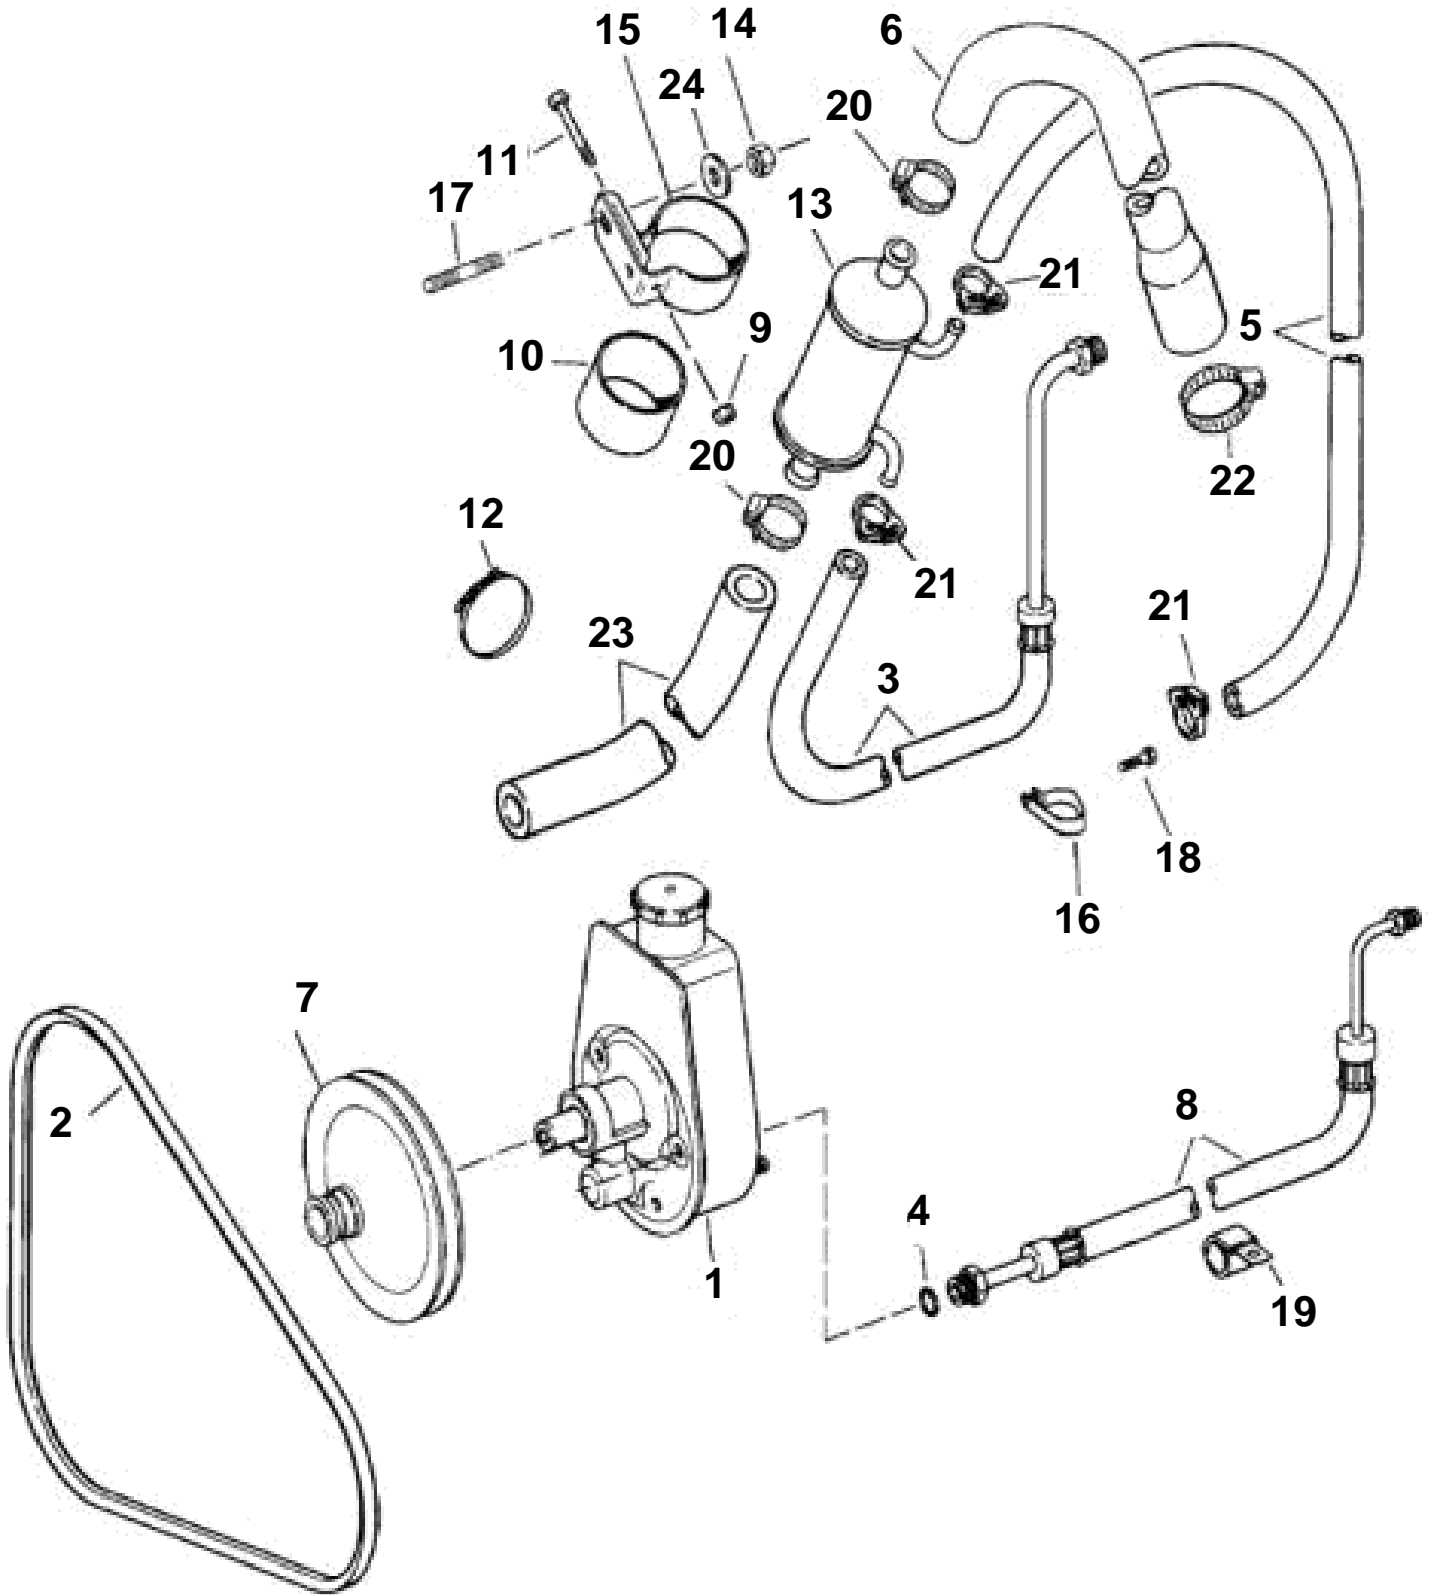

5.0GIPEFS, 5.7GSIPEFS

5.0GIPEFS, 5.7GSIPEFS

REF	PART NO.	QTY	DESCRIPTION	NOTES
1	3850491	1	Steering pump	
2	3860086	1	Belt, P/S pump	
3	3854168	1	Hose assembly, Cylinder to oil cooler	
4	3852497	1	O-ring, Pressure hose to steering pump	
5	3850644	1	Hose, Oil cooler to steering pump	Return
6	3856251	1	Hose, Gimbal to cooler	
7	3860084	1	Pulley, P/S pump	
8	3853967	1	Hose assembly, P/S pump to pressure valve	
9	3852079	1	Nut, Oil cooler & bracket assy	
10	3853236	1	Spacer, Oil cooler	
11	3852126	1	Screw, Oil cooler & bracket assy	
12		2	Cable tie, P/S hoses	
13	3851921	1	Oil cooler	
14	3852177	1	Nut, P/S cooler clamp to reservoir	
	3853326	1	Screw, P/S cooler clamp to flywheel hsg	
15		1	Clamp, P/S cooler	
16	3852837	1	Clamp, Hoses to cylinder head	Port, rear
17	3852093	1	Stud, Oil cooler clamp to reservoir	
18	3853557	1	Screw, Lift bracket/clamp, P/S hoses to head	Port, rear, lower
19	3852490	1	Clamp, Hoses to front mount	Port
20	3853780	2	Hose clamp, Hose, oil cooler	
	3853786	2	Hose clamp, Hose, oil cooler, water	
21	3852196	3	Clamp, Hose, P/S pump to oil cooler	Return
22	3853786	2	Hose clamp, Hose, water to gimbal hsg	
23	3858239	1	Hose, Oil cooler to water pump	
24	3852058	1	Washer, Oil cooler clamp to reservoir	
	3852065	1	Nut, Oil cooler to flywheel hsg	Not shown