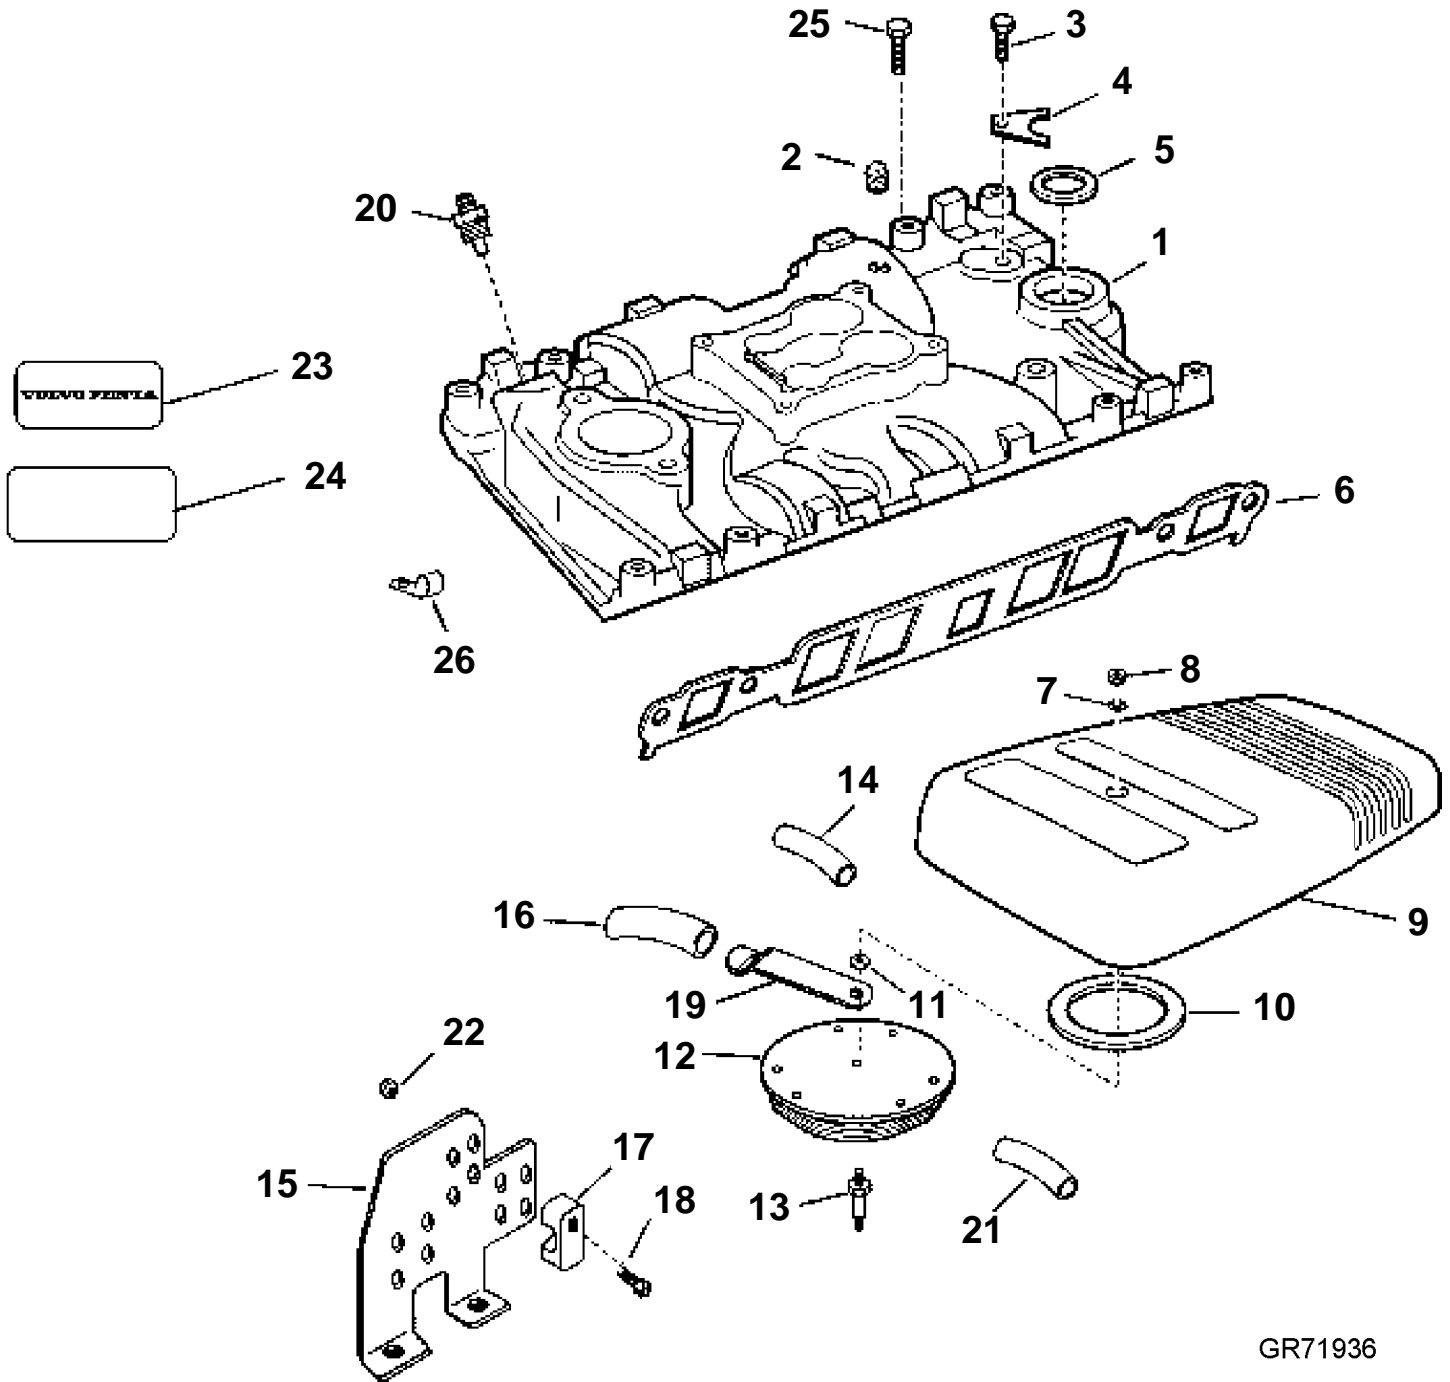

5.0GLPEFS, 5.0GIPEFS, 5.7GSPEFS, 5.7GSIPEFS

GR71936

5.0GLPEFS, 5.0GIPEFS, 5.7GSPEFS, 5.7GSIPEFS

REF	PART NO.	QTY	DESCRIPTION	NOTES
1	3856270	1	Exhaust manifold	
2	3852075	1	Plug, Intake manifold	
3	3853557	1	Screw, Distributor clamp	
4	3852108	1	Clamp, Distributor	
5	3852109	1	Gasket, Distributor	
6	3857662	1	Intake gasket kit, Manifold	
7	3852007	1	Washer, Nut, flame arrestor cover	
8	3852749	1	Nut, Flame arrestor cover	
9	3850510	1	Cover, Flame arrestor	
10	3850458	2	· Spacer, Cover, flame arrestor	
11	3853561	1	Nut, Flame arrestor	
12	3856913	1	Flame shield	Gi/GSi
	3856862	1	Flame shield	GL/GS
13	3850274	1	Stud, Flame arrestor	Gi/GSi
	3853560	1	Stud, Flame arrestor	GL/GS
14	3852668	1	Hose, Flame arrestor to valve cover	
15	3857411	1	Bracket, Throttle cable	
16	3858840	2	Hose, Check valve	GL/GS
17	3850266	1	Anchor, Throttle cable	
18	3852048	1	Screw, Anchor, throttle cable to bracket	
19	3852695	2	Connector, Hose to check valve	GL/GS
20	3852029	1	Sensor, Water temperature	
	872068	1	Temperature sensor, Water temperature, dual station	
21		1	Hose, PCV valve to adapter	GL/GS
		1	Hose, PCV valve to adapter	Gi/GSi, Part not sold
22	3852118	1	Nut, Throttle anchor	
23	3854980	1	Decal, Cover, flame arrestor	
24	3857569	1	Decal, Cover, flame arrestor	
	3857653	1	Decal, Cover, flame arrestor	
	3855282	1	Decal, Cover, flame arrestor	
	3856274	1	Decal, Cover, flame arrestor	
25	3855935	8	Screw, Intake manifold	
26	3852434	1	Clamp, Engine cable	