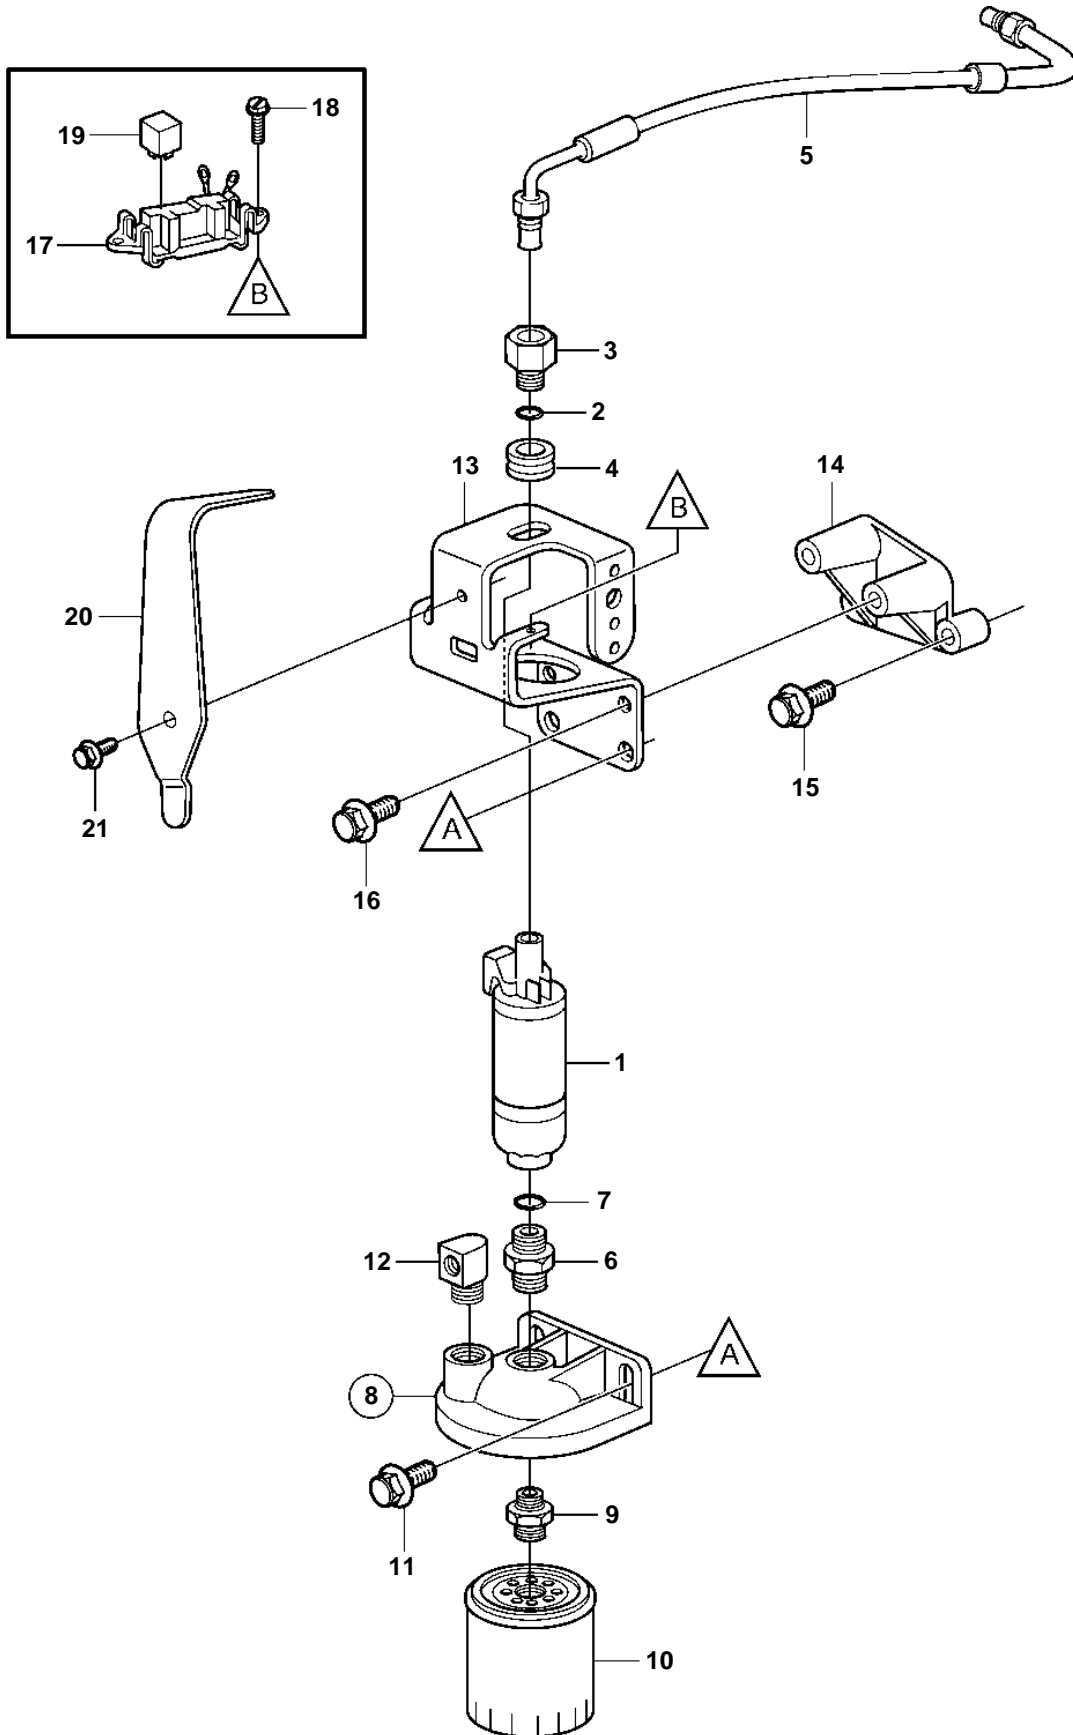

5.0GLPEFS, 5.7GSPEFS

5.0GLPEFS, 5.7GSPEFS

REF	PART NO.	QTY	DESCRIPTION	NOTES
1	3858261	1	Fuel pump	
2	3850820	1	O-ring	
3	856954	1	Nipple	
4	3858345	1	Grommet	
5	3858220	1	Fuel pipe	
6	3853493	1	Fitting	
7	3850819	1	· O-ring	
8	3850861	1	Kit	
9		1	· Connector	
10	3862228	1	· Fuel filter	
11	3853557	2	Screw	
12	3852013	1	Elbow	
13	3858233	1	Bracket	
14	3853310	1	Bracket	
15	3853326	2	Screw	
16	3853266	2	Screw	
17	3852210	1	Bracket	Included in engine harness
18	3852208	2	Screw	
19	3857533	1	Relay	Included in engine harness
20	3858255	1	Bracket	
21	3857938	1	Screw	