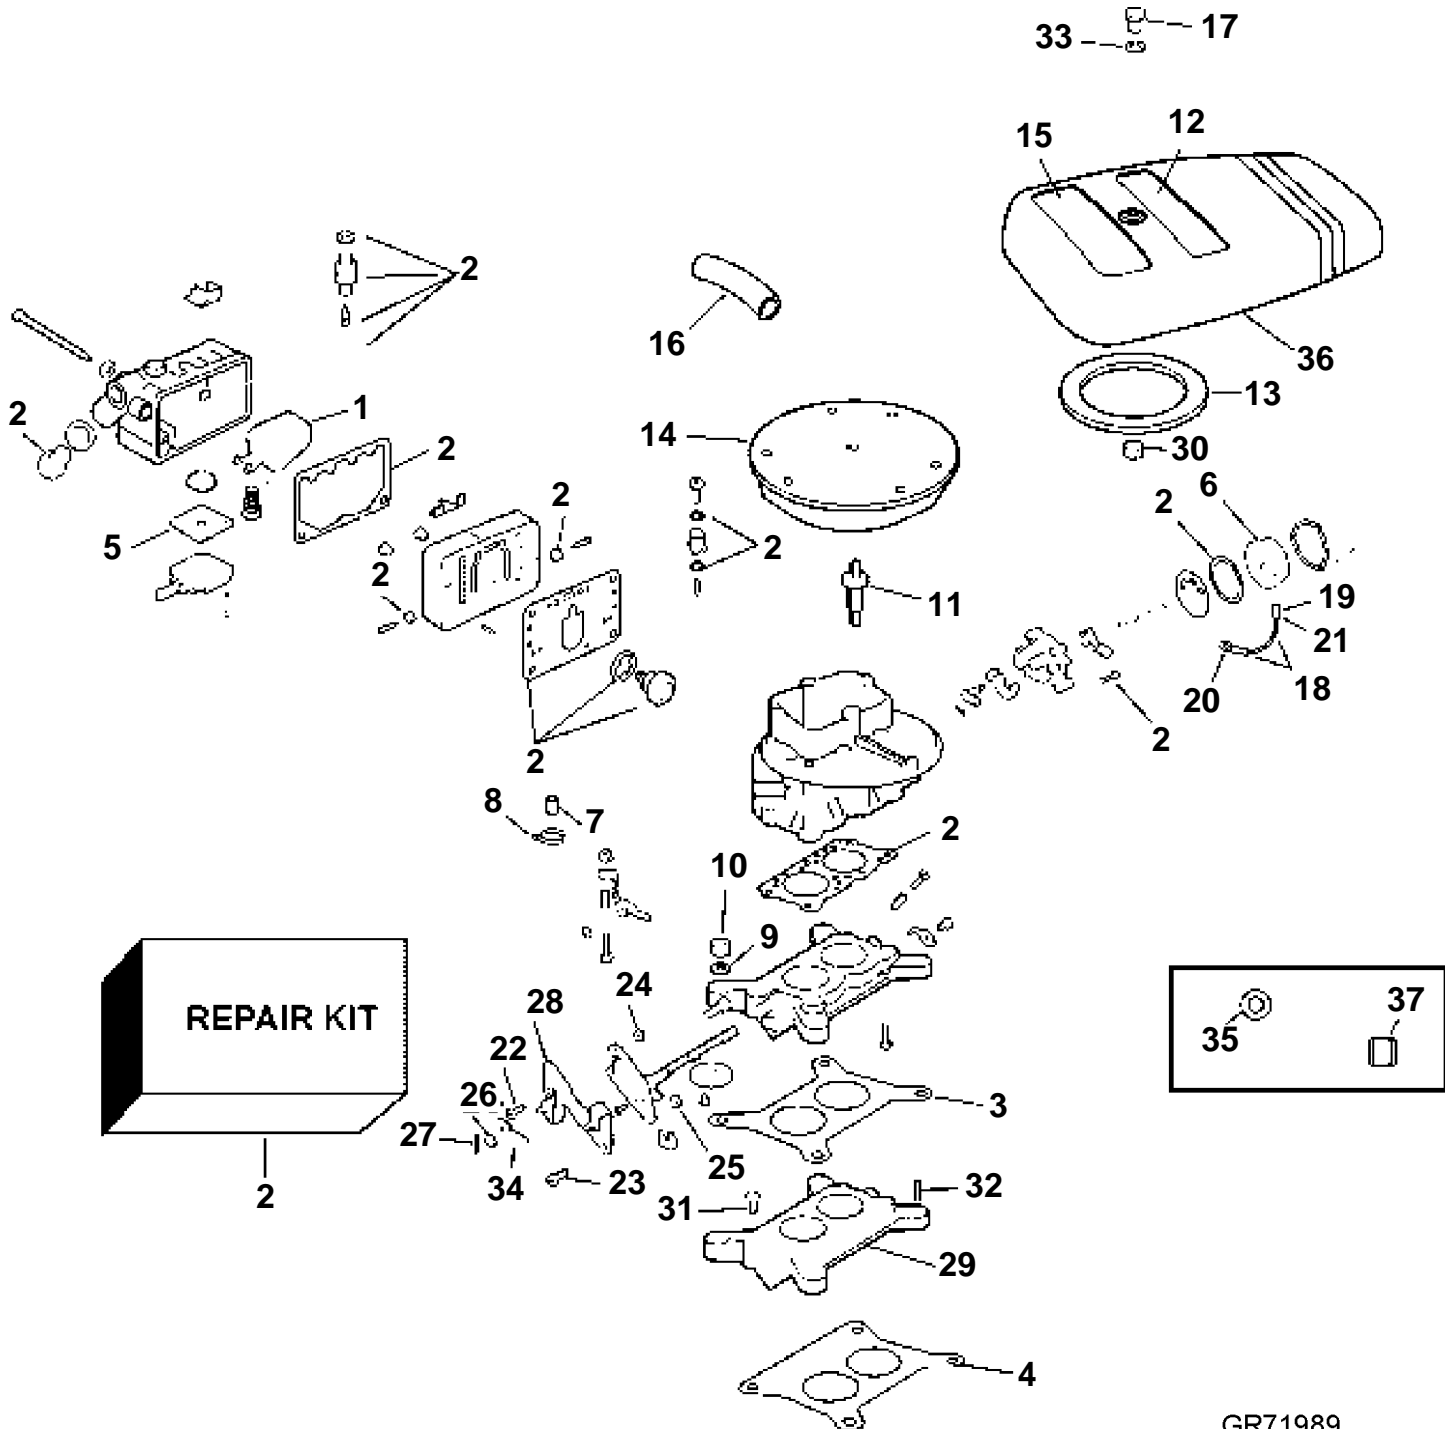

5.0GLPEFS, 5.7GSPEFS

GR71989

5.0GLPEFS, 5.7GSPEFS

REF	PART NO.	QTY	DESCRIPTION	NOTES
1	3858335	1	Carburetor kit	Unnumbered parts serviced at assembly level only.
	3853575	1	• Float	
2	3854347	1	• Repair kit	
3	3853280	1	• • Gasket, Carburetor to adapter	Part of engine gasket kit
4	3850405	1	• • Gasket, Adapter to manifold	Part of engine gasket kit
5	3854257	1	• Diaphragm, Accelerator pump, carburetor	
6	3853992	1	• Choke	
7	3852082	1	Cardboard tube, Nipple, carburetor	
8		1	Cable tie, Nipple	
9	3852191	1	Washer, Electric choke lead	Ground
10	3852142	4	Nut, Stud, carburetor to adapter	
11	3853560	1	Stud, Flame arrestor & cover	
12	3854980	1	Decal	
13	3850458	1	Spacer, Cover, flame arrestor	
14	3856862	1	Flame shield	
15	3857569	1	Decal	
	3855282	1	Decal	
16	3852668	2	Hose, Flame arrestor to valve cover	
17	3852749	1	Nut, Flame arrestor cover	
18	3853845	1	Cable, Electric choke	Ground
19	3854258	1	• Terminal, 0.250	
20	3852037	1	• Terminal, 0.312	
21	3854259	1	• Cover, Terminal	
22	3850415	1	Screw, Throttle lever to carburetor	
23	3852154	1	Screw, Throttle lever to carburetor	
24	3853758	1	Nut, Throttle lever	
25	3853758	1	Nut, Screw, throttle lever to carburetor	
26	3852049	1	Washer, Throttle cable to lever	
27	3852052	1	Split pin, Cable to throttle lever	
28		1	Intermediate lever, Carburetor	
29	3857997	1	Adapter, Carburetor to intake manifold	
30	3853561	1	Nut, Flame arrestor	
31	3852864	4	Screw, Adapter, carburetor to intake manifold	
32	3853373	4	Stud, Carburetor to adapter	
33	3852007	1	Washer, Nut, flame arrestor cover	
34	3850941	1	Adapter, Throttle cable	
35	3852193	1	Washer, Pin, throttle cable to lever	
36	3850510	1	Cover, Flame arrestor	
37	3852019	1	Retainer, Bracket, throttle cable	