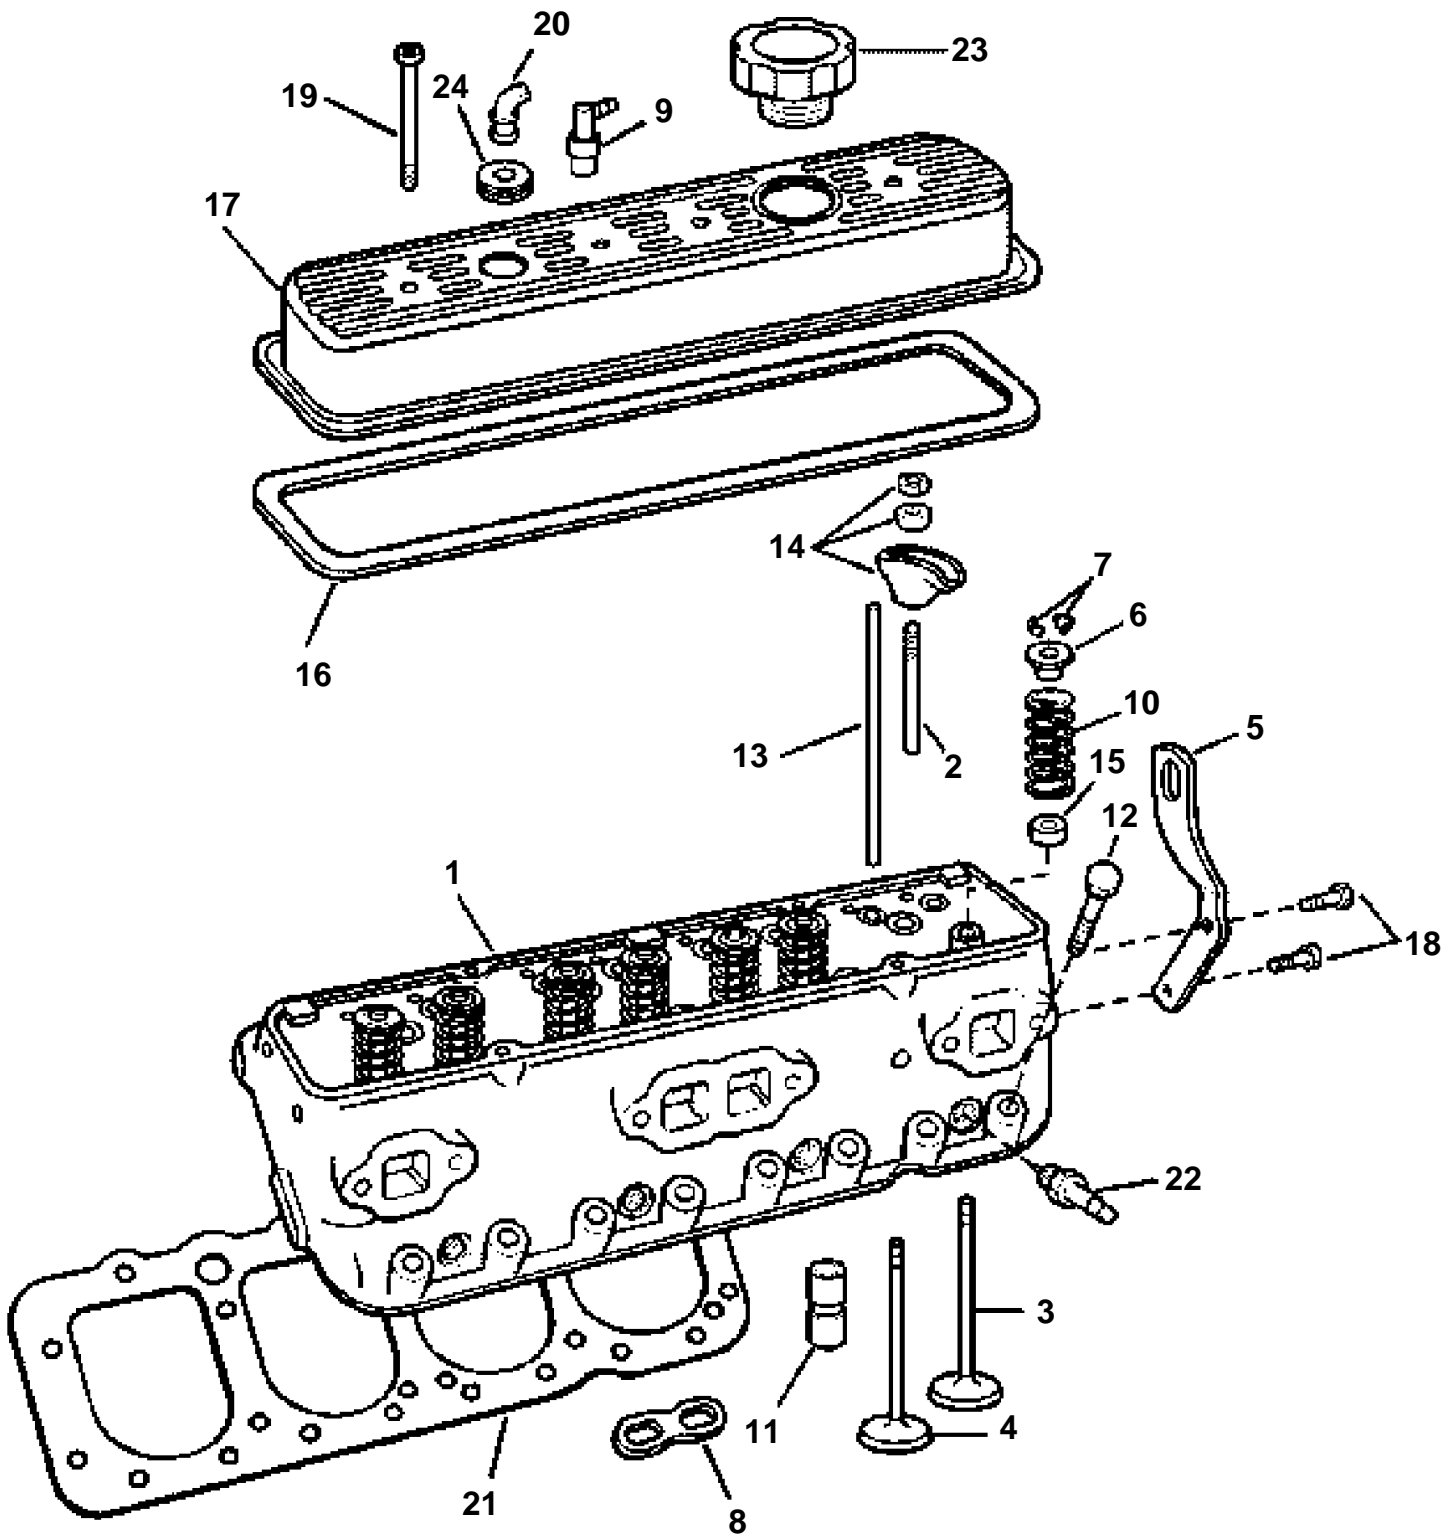

5.7GSPEFS, 5.7GSIPEFS

GR71838

5.7GSPEFS, 5.7GSIPEFS

REF	PART NO.	QTY	DESCRIPTION	NOTES
1	3856929	2	Cylinder head	
2	3853146	16	Stud, Rocker arm, 0.003 in. OS	0.08 mm
		1	Stud, Rocker arm, 0.013 in. OS	0.33 mm; as required
3	3855808	8	Valve, exhaust	Standard
	3855809	1	Valve, 0.030 in. OS	0.76 mm
4	3855810	8	Valve, intake	Standard
5	3860406	2	Bracket, Lift	
6	3855816	8	Valve cap, Valve spring	
7	3855823	32	Valve cotter, Valve stem	
8	3856139	8	Guide, Valve lifter	
9	3856215	1	Valve	
10	3855815	16	Valve spring	
11	3856127	16	Tappet	
12	3856124	16	Bolt	L=1.62" (41mm)
	3856123	4	Bolt	L=3 1/16" (78mm)
	3856122	14	Bolt	L=3 51/64" (96mm)
13	3856118	16	Push rod	
14	3853158	16	Arm	
15	3855814	8	Valve stem seal, Valve stem, intake	
	3857648	8	Valve stem seal, Valve stem, exhaust	
16	3852687	2	Gasket, Valve cover	
17	3856927	1	Valve cover, port	
	3856928	1	Valve cover, Stbd	
18	3853326	1	Screw, Lift & fuel bracket to head	
	3853557	3	Screw, Lift bracket, clamps to head	
19	3856135	8	Bolt, Valve cover	
20	3852104	1	Elbow, Valve cover	
21	3853380	2	Cylinder head gasket, Cylinder head	
22	3851857	2	Spark plug kit, 4 pack	
	3851858	1	Spark plug kit, 24 pack	
23	3854008	1	Oil filler cap	
24	3852103	2	Grommet, Valve cover	