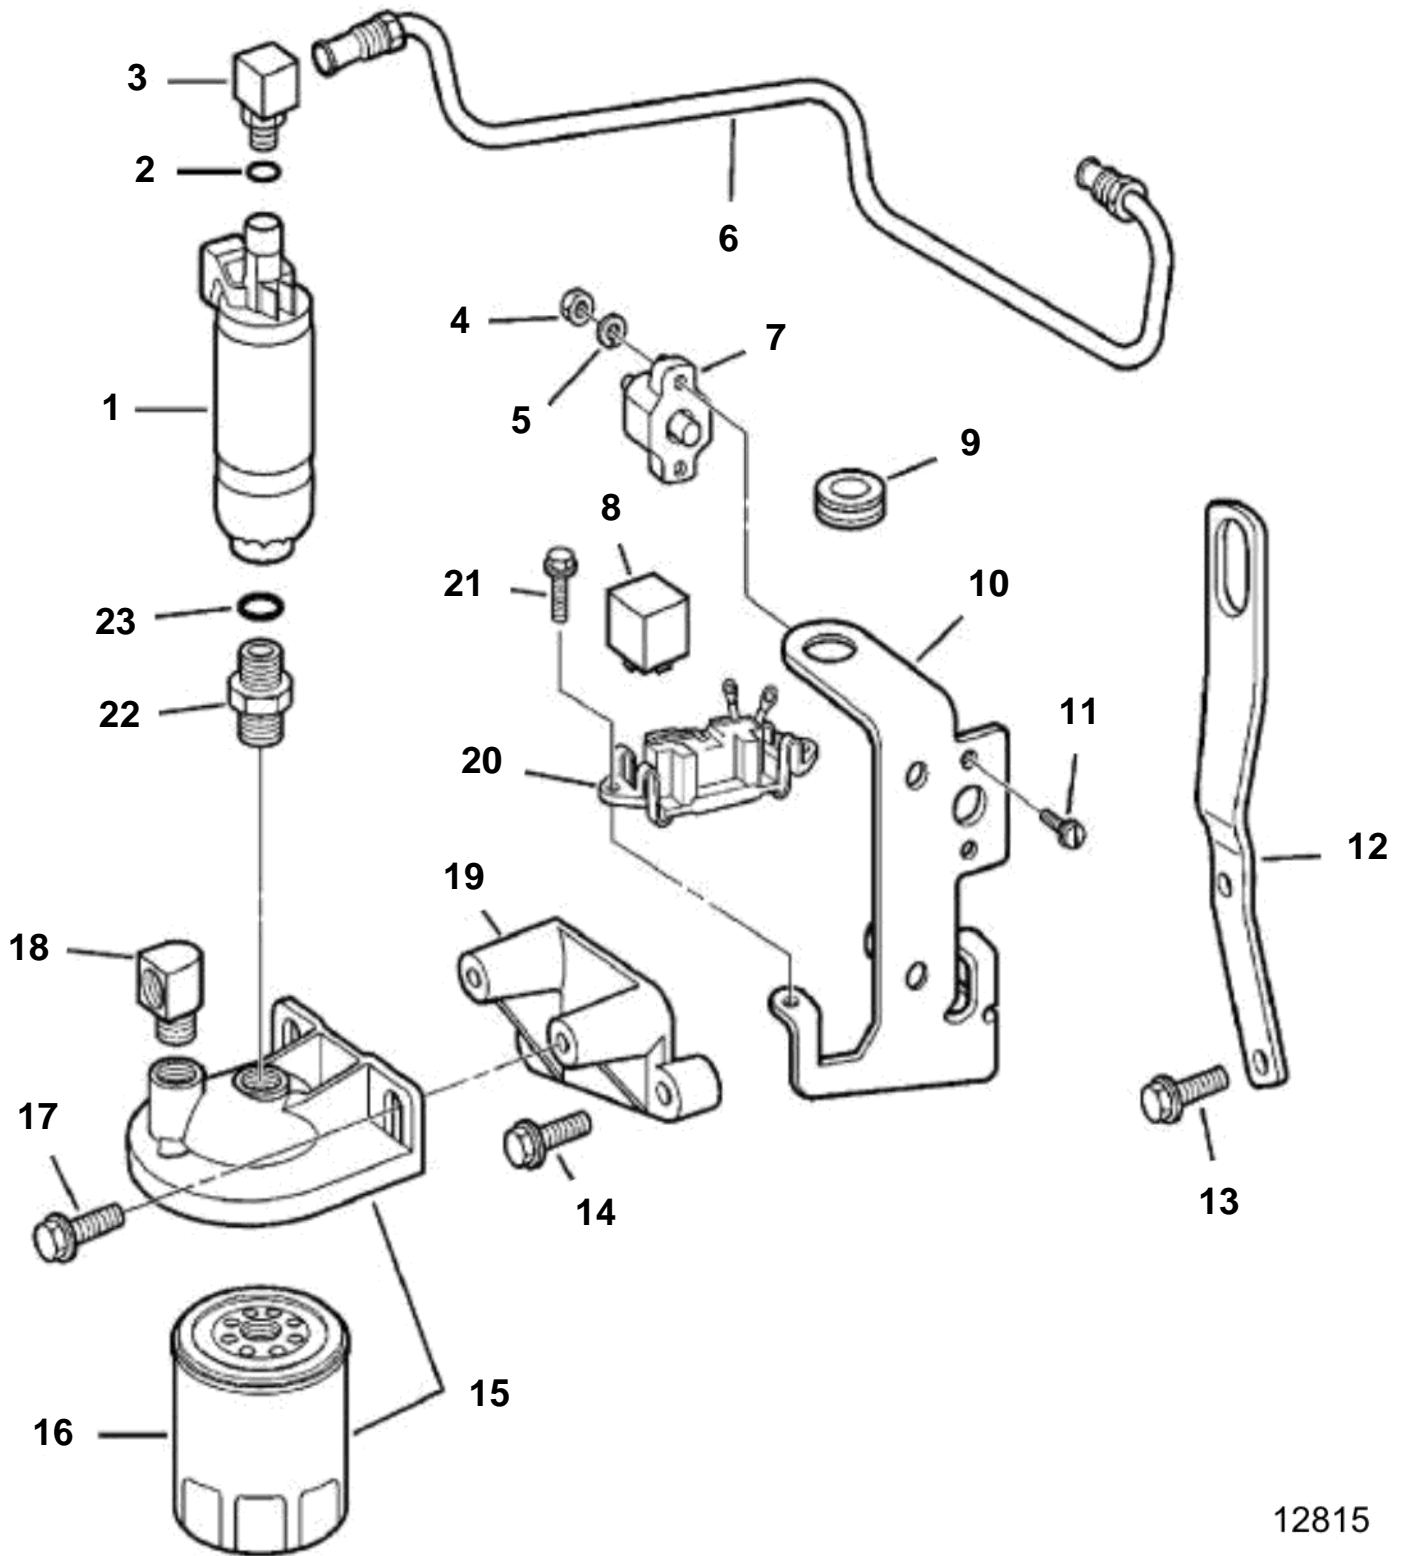

5.0GLPBYC, 5.7GSPBYC

12815

5.0GLPBYC, 5.7GSPBYC

REF	PART NO.	QTY	DESCRIPTION
1	3857985	1	Fuel pump
2	3850820	2	O-ring, Fuel line to fuel pump, carburetor
3	3853545	1	Fitting, Fuel line to fuel pump
4	3852064	4	Nut, Circuit breaker terminals
5	3852001	2	Spring washer, Circuit breaker
6	3857031	1	Fuel pipe
7	3854162	1	Automatic fuse, 12 amp, fuel pump
8	3857533	1	Relay, Fuel pump
9	3852481	1	Grommet
10	3856438	1	Bracket, Fuel pump & relay mounting
11	3853620	2	Hexagon screw, Circuit breaker to bracket
12	3853311	1	Bracket
13	3853557	1	Screw, Lift bracket & start leads to engine
14	3853326	2	Screw, Lift bracket, fuel pump & relay assy
15	3850861	1	Kit
16	3851218	1	· Fuel filter
17	3853266	2	Screw, Fuel pump, support bracket, fuel filter
18	3852013	1	Elbow, Inlet, fuel filter cover
19	3853310	1	Bracket, Fuel pump, support bracket & filter
20	3852210	1	Bracket, Relay
21	3852208	2	Screw, Relay & cable assy to support bracket
22	3853493	1	Fitting, Fuel pump to fuel filter cover
23	3850819	1	O-ring, Fitting