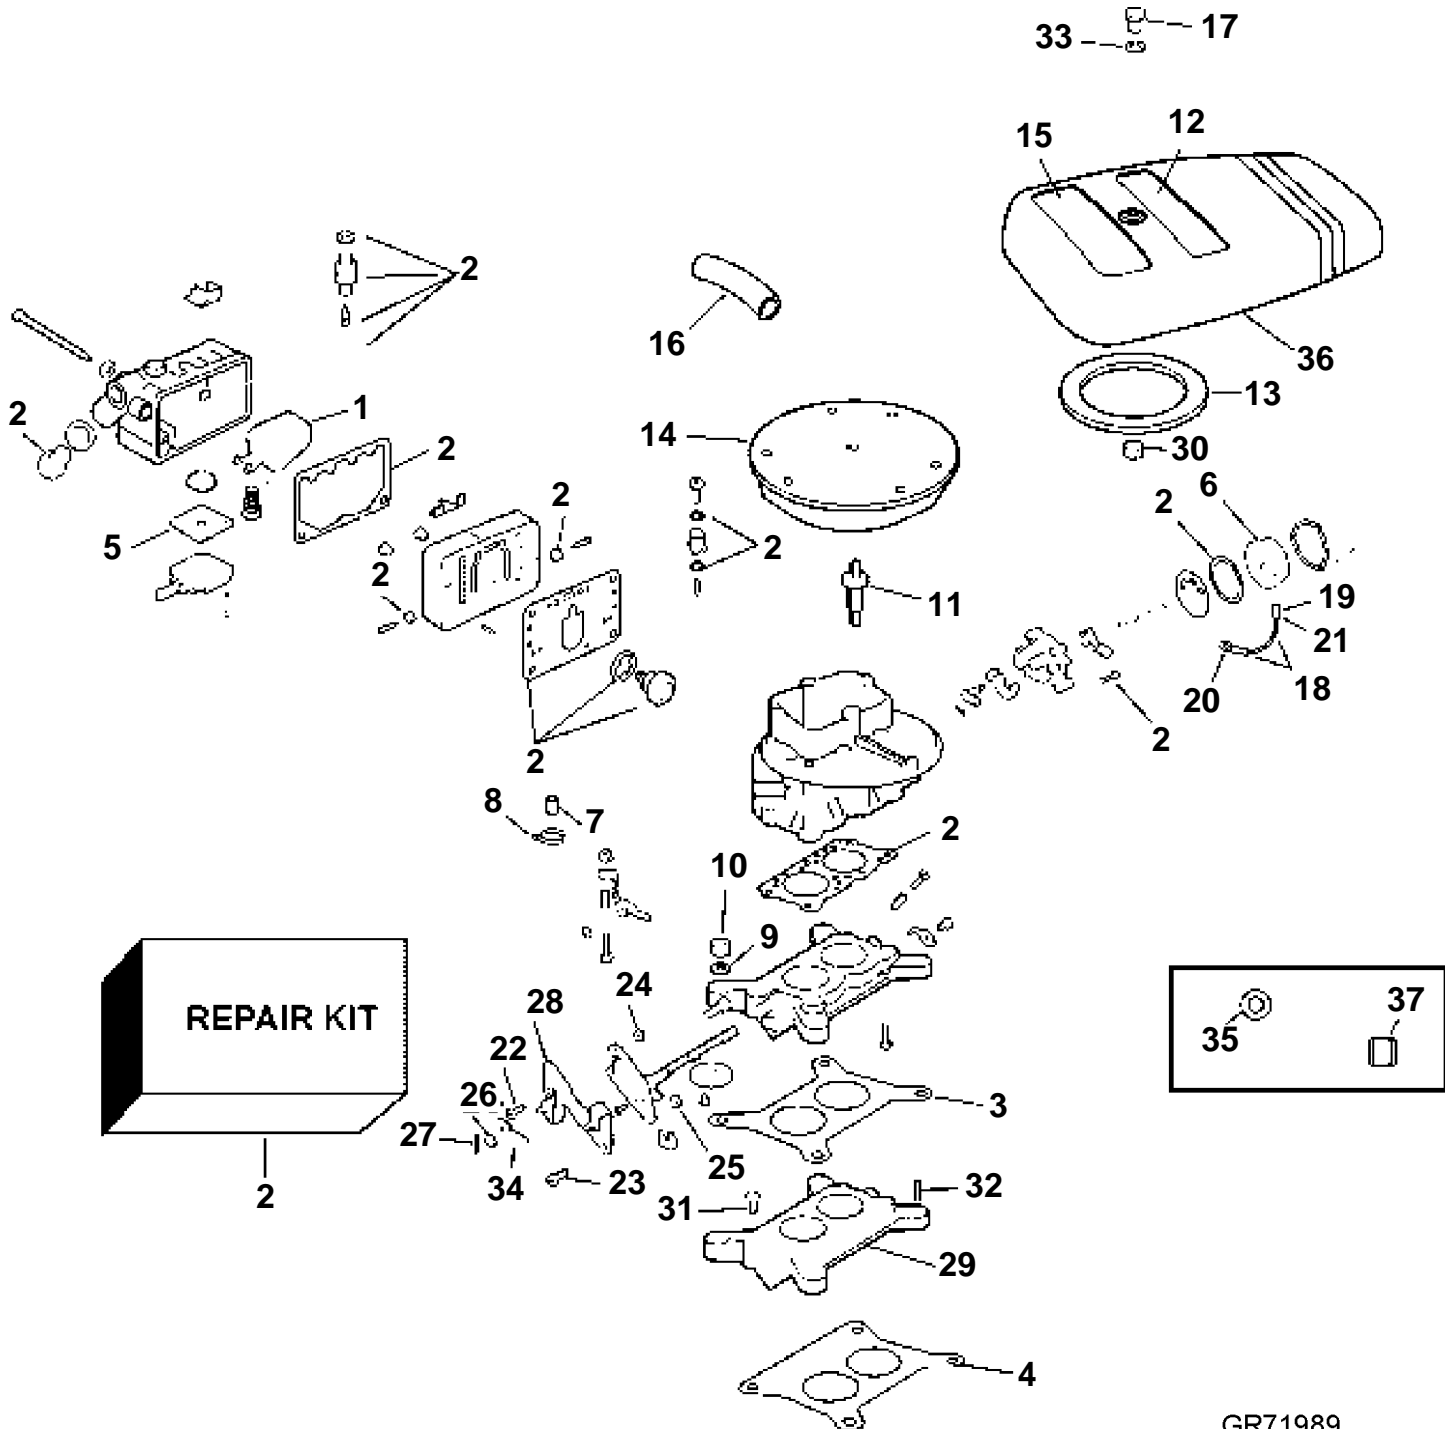

5.0GLPBYC, 5.7GSPBYC

GR71989

5.0GLPBYC, 5.7GSPBYC

REF	PART NO.	QTY	DESCRIPTION	NOTES
1	3857994	1	Carburetor	Unnumbered parts serviced at assembly level only.
	3853575	1	• Float	
2	3854347	1	• Repair kit	
3	3853280	1	• • Gasket, Carburetor to adapter	
4	3850405	1	• • Gasket, Adapter to manifold	
5	3854257	1	• Diaphragm, Accelerator pump, carburetor	
6	3853992	1	• Choke	
7	3852082	1	Cardboard tube, Nipple, carburetor	
8		1	Cable tie, Nipple	
9	3852191	1	Washer, Electric choke lead	Ground
10	3852142	4	Nut, Stud, carburetor to adapter	
11	3853560	1	Stud, Flame arrestor & cover	
12	3854980	1	Decal	Volvo Penta
13	3850458	1	Spacer, Cover, flame arrestor	
14	3856862	1	Flame shield	
15	3857569	1	Decal	5.0GL
	3855282	1	Decal	5.7GS
16	3852668	2	Hose, Flame arrestor to valve cover	
17	3852749	1	Nut, Flame arrestor cover	
18	3853845	1	Cable, Electric choke	Ground
19	3854258	1	• Terminal, 0.250	
20	3852037	1	• Terminal, 0.312	
21	3854259	1	• Cover, Terminal	
22	3850415	1	Screw, Throttle lever to carburetor	
23	3852154	1	Screw, Throttle lever to carburetor	
24	3853758	1	Nut, Throttle lever	
25	3853758	1	Nut, Screw, throttle lever to carburetor	
26	3852049	1	Washer, Throttle cable to lever	
27	3852052	1	Split pin, Cable to throttle lever	
28		1	Intermediate lever, Carburetor	
29	3857997	1	Adapter, Carburetor to intake manifold	
30	3853561	1	Nut, Flame arrestor	
31	3852864	4	Screw, Adapter, carburetor to intake manifold	
32	3853373	4	Stud, Carburetor to adapter	
33	3852007	1	Washer, Nut, flame arrestor cover	
34	3850941	1	Adapter, Throttle cable	
35	3852193	1	Washer, Pin, throttle cable to lever	
36	3850510	1	Cover, Flame arrestor	
37	3852019	1	Retainer, Bracket, throttle cable	