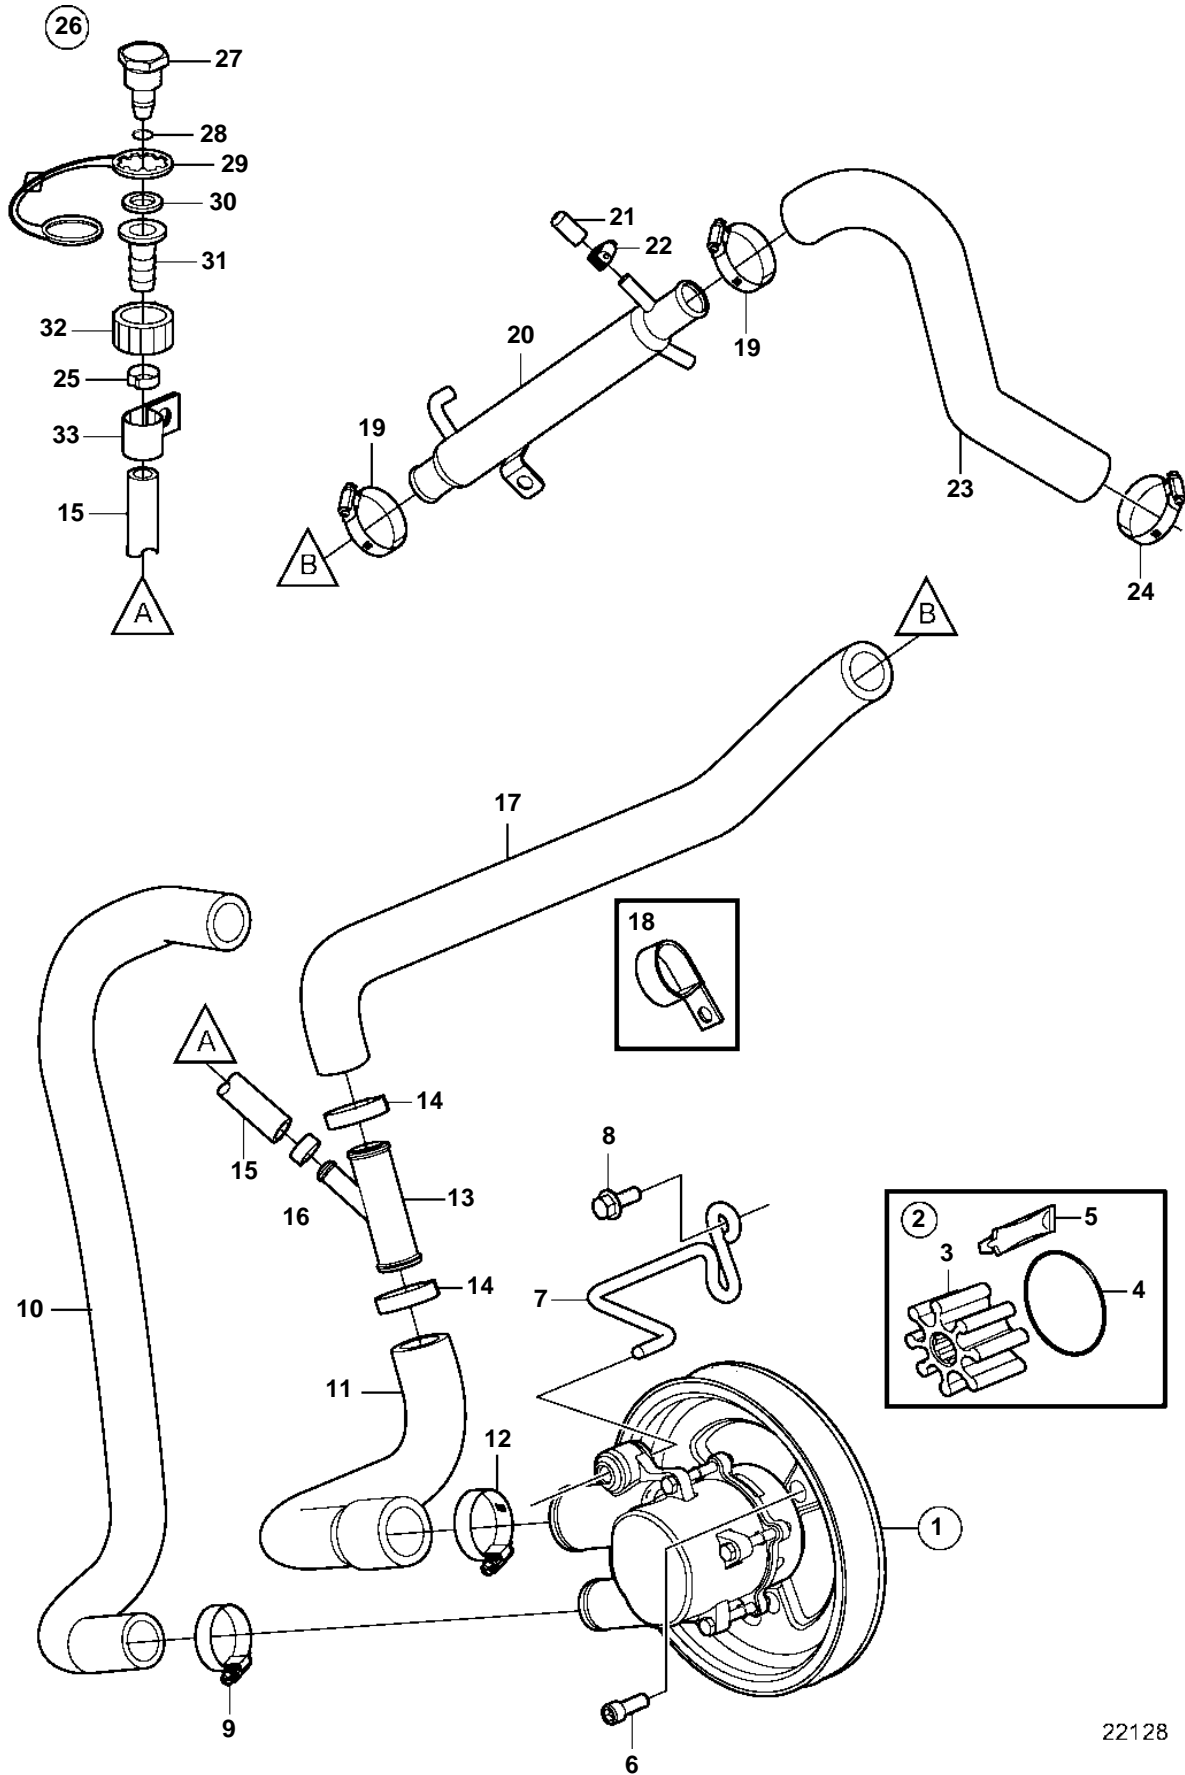

5.0GL-J

22128

5.0GL-J

| REF | PART NO. | QTY | DESCRIPTION | NOTES |
|-----|----------|-----|-------------------------|------------------------------|
| 1 | 3812519 | 1 | Pump | replaced by next part number |
| | 21212799 | 1 | Pump | |
| 2 | 3842786 | 1 | • Kit | replaced by next part number |
| | 21213664 | 1 | • Impeller kit | |
| 3 | | 1 | • • Impeller | not sold separately |
| 4 | 3858938 | 1 | • • O-ring | |
| 5 | | 1 | • • Lubricant, glycerin | not sold separately |
| 6 | 3857939 | 3 | Screw | |
| 7 | 3812240 | 1 | Bracket | |
| 8 | 3860163 | 2 | Screw | |
| 9 | 3863441 | 1 | Hose clamp | |
| 10 | 3817817 | 1 | Hose | |
| 11 | 3817822 | 1 | Hose | |
| 12 | 3863440 | 1 | Hose clamp | |
| 13 | 3862699 | 1 | T-pipe | |
| 14 | 982645 | 2 | Clamp | |
| 15 | 3862901 | 1 | Hose | |
| 16 | 983168 | 1 | Clamp | |
| 17 | 3862543 | 1 | Hose | |
| 18 | 3853312 | 1 | Clamp | |
| 19 | 3863444 | 2 | Hose clamp | |
| 20 | 3862629 | 1 | Oil cooler | |
| 21 | 3856766 | 1 | Cardboard tube | |
| 22 | 3860413 | 1 | Hose clamp | |
| 23 | 3817579 | 1 | Hose | |
| 24 | 3812302 | 1 | Hose clamp | |
| 25 | 983146 | 1 | Clamp | |
| 26 | 3807440 | 1 | Connector | |
| 27 | | 1 | • Cap | not sold separately |
| 28 | 942978 | 1 | • O-ring | |
| 29 | 3862082 | 1 | • Retainer | |
| 30 | 3807664 | 1 | • Washer | |
| 31 | | 1 | • Connector | not sold separately |
| 32 | | 1 | • Connector | not sold separately |
| 33 | 3862891 | 1 | Attaching clamp | |