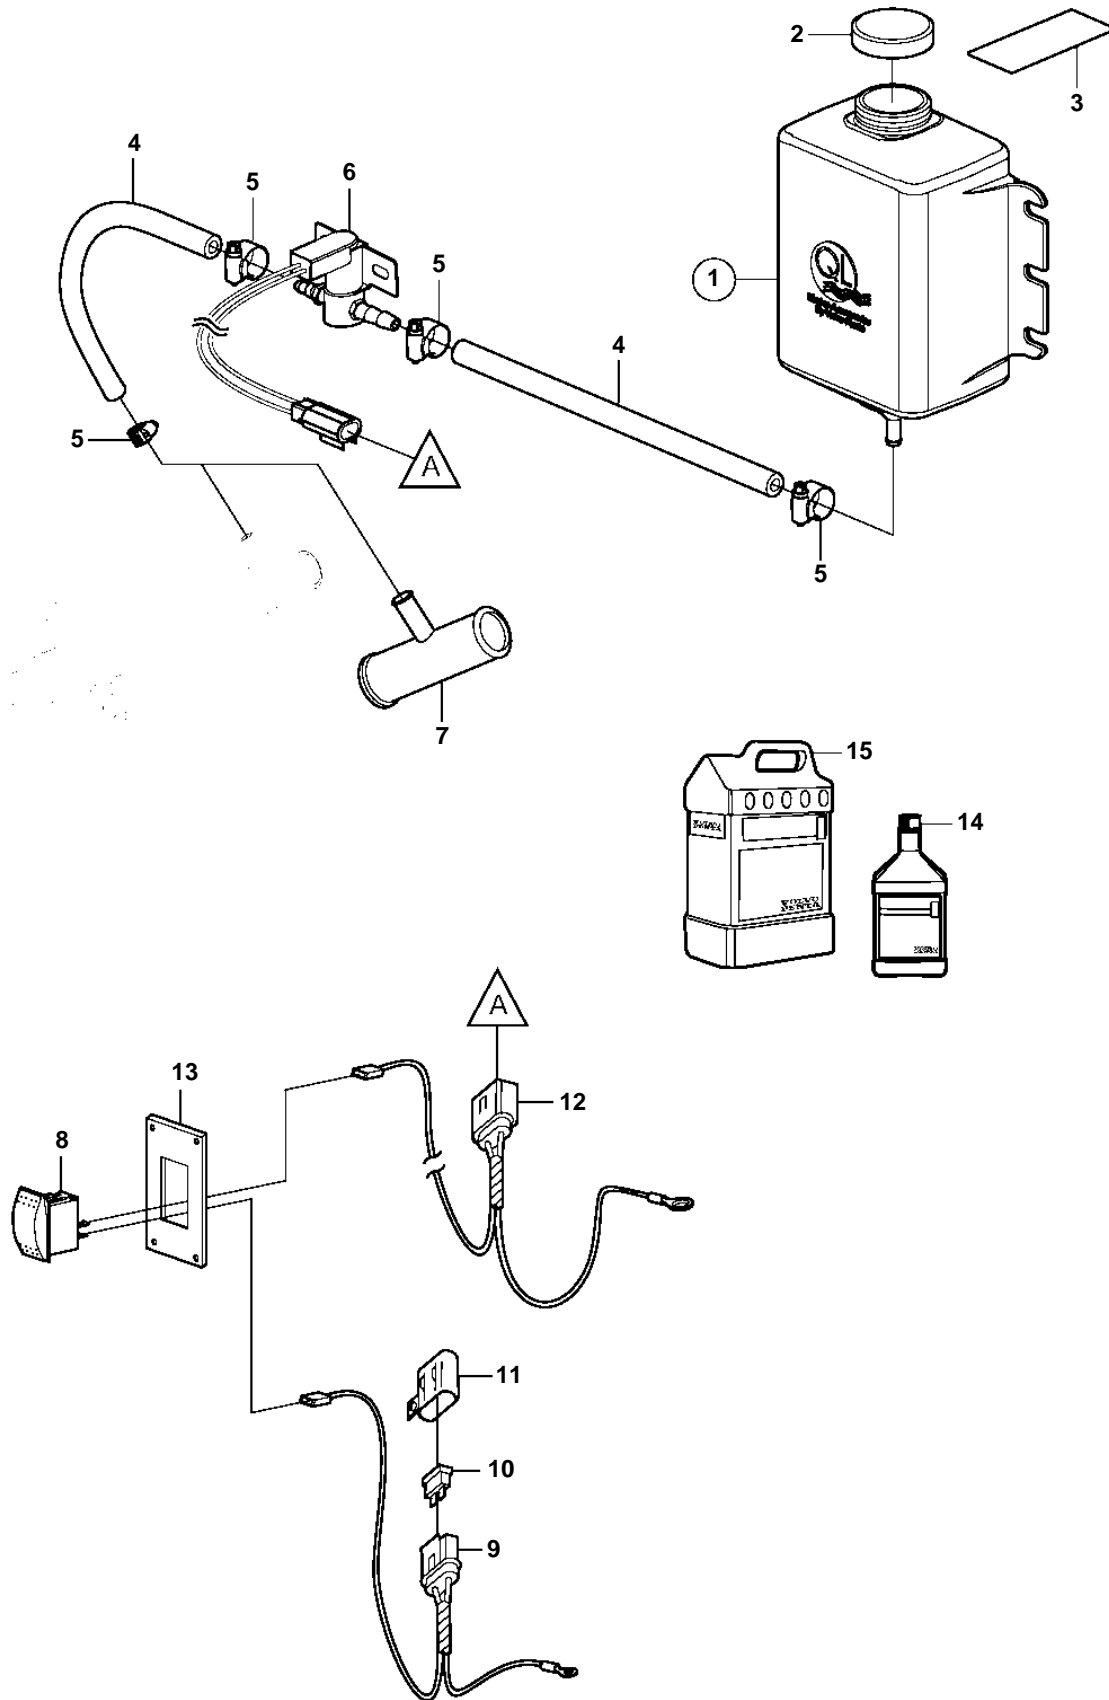

5.0GL-J, 5.0GL-JF

23330

5.0GL-J, 5.0GL-JF

REF	PART NO.	QTY	DESCRIPTION	NOTES
1	3808877	1	Reservoir	
2		1	• Cap	not sold separately
3	7741899	1	Decal	
4	3587529	1	Hose	Cut
5	3860413	4	Hose clamp	
6	3808911	1	Solenoid valve	
7	3589414	1	T-nipple	1"
	3589415	1	T-nipple	1.25"
8	3862491	1	Switch	
9	3862489	1	Wiring harness	
10	983966	1	• Fuse	
11	8072808	1	• Cover	
12	3862490	1	Wiring harness	
13	3862899	1	Switch plate	Black
	3862898	1	Switch plate	White
	3862900	1	Switch plate	Woodgrain
14	41103103	1	Neutralizing agent	1 Quart (946ml)
15	41103102	1	Neutralizing agent	1 Gallon (3,78L)