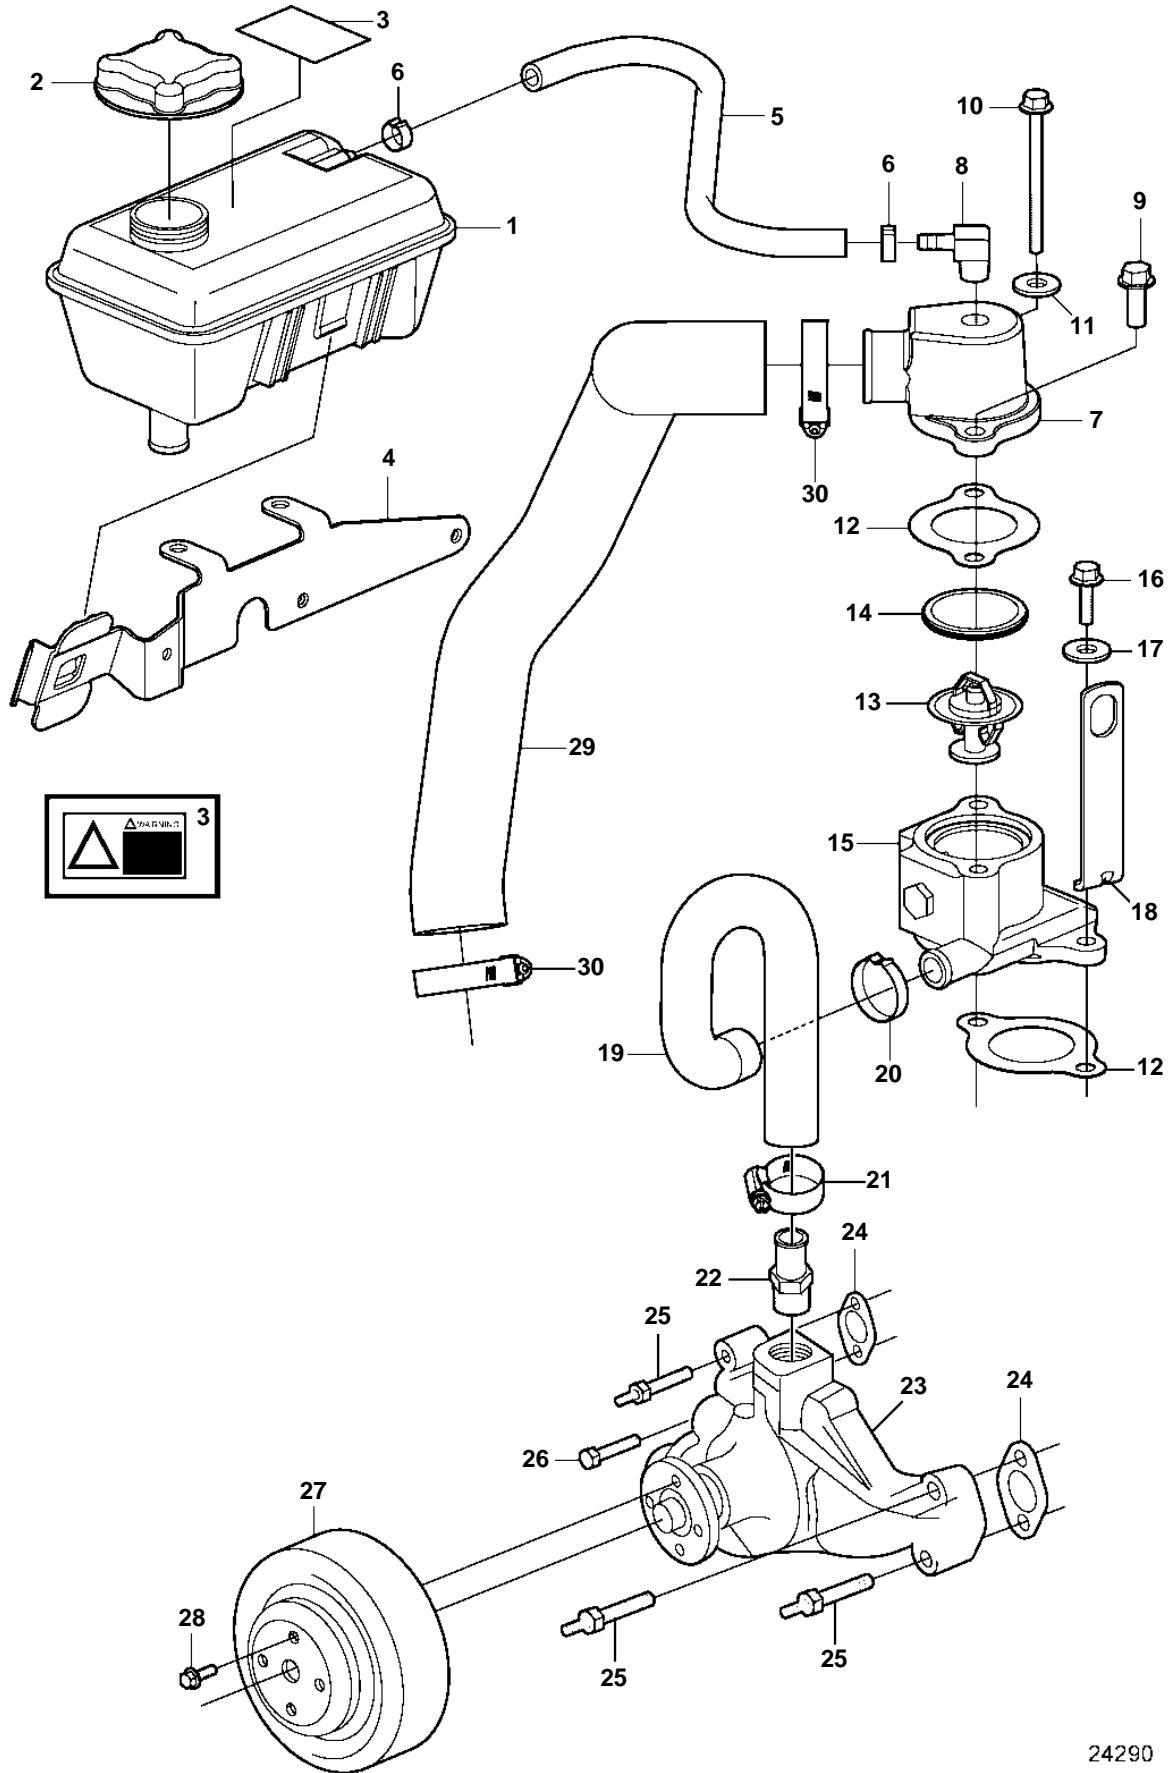

5.0GL-JF

24290

5.0GL-JF

| REF | PART NO. | QTY | DESCRIPTION | NOTES |
|-----|----------|-----|--------------------|----------|
| 1 | 861105 | 1 | Expansion tank | |
| 2 | 1674083 | 1 | Pressure cap | |
| 3 | 3858552 | 1 | Decal | WARNING! |
| 4 | 3842583 | 1 | Bracket | |
| 5 | 3860955 | 1 | Hose | |
| 6 | 3860413 | 1 | Hose clamp | |
| | 982643 | 1 | Clamp | Oetiker |
| 7 | 3860555 | 1 | Thermostat housing | |
| 8 | 3860585 | 1 | Elbow nipple | |
| 9 | 3860163 | 1 | Screw | |
| 10 | 3853391 | 1 | Screw | |
| 11 | 3852162 | 1 | Washer | |
| 12 | 3852111 | 2 | Gasket | |
| 13 | 3831426 | 1 | Thermostat kit | |
| 14 | 416033 | 1 | Sealing ring | |
| 15 | 3851384 | 1 | Thermostat housing | |
| 16 | 3853401 | 1 | Screw | |
| 17 | 3852162 | 1 | Washer | |
| 18 | 3593503 | 1 | Bracket | |
| 19 | 3842131 | 1 | Hose | |
| 20 | 982716 | 1 | Clamp | |
| 21 | 3863439 | 1 | Hose clamp | |
| 22 | 983744 | 1 | Hose nipple | |
| 23 | 3853850 | 1 | Circulation pump | |
| 24 | 3852477 | 2 | Gasket | |
| 25 | 3856147 | 3 | Stud | |
| 26 | 3856137 | 1 | Bolt | |
| 27 | 3860083 | 1 | Pulley | |
| 28 | 3853390 | 4 | Screw | |
| 29 | 3841899 | 1 | Hose | |
| 30 | 3812304 | 2 | Hose clamp | |