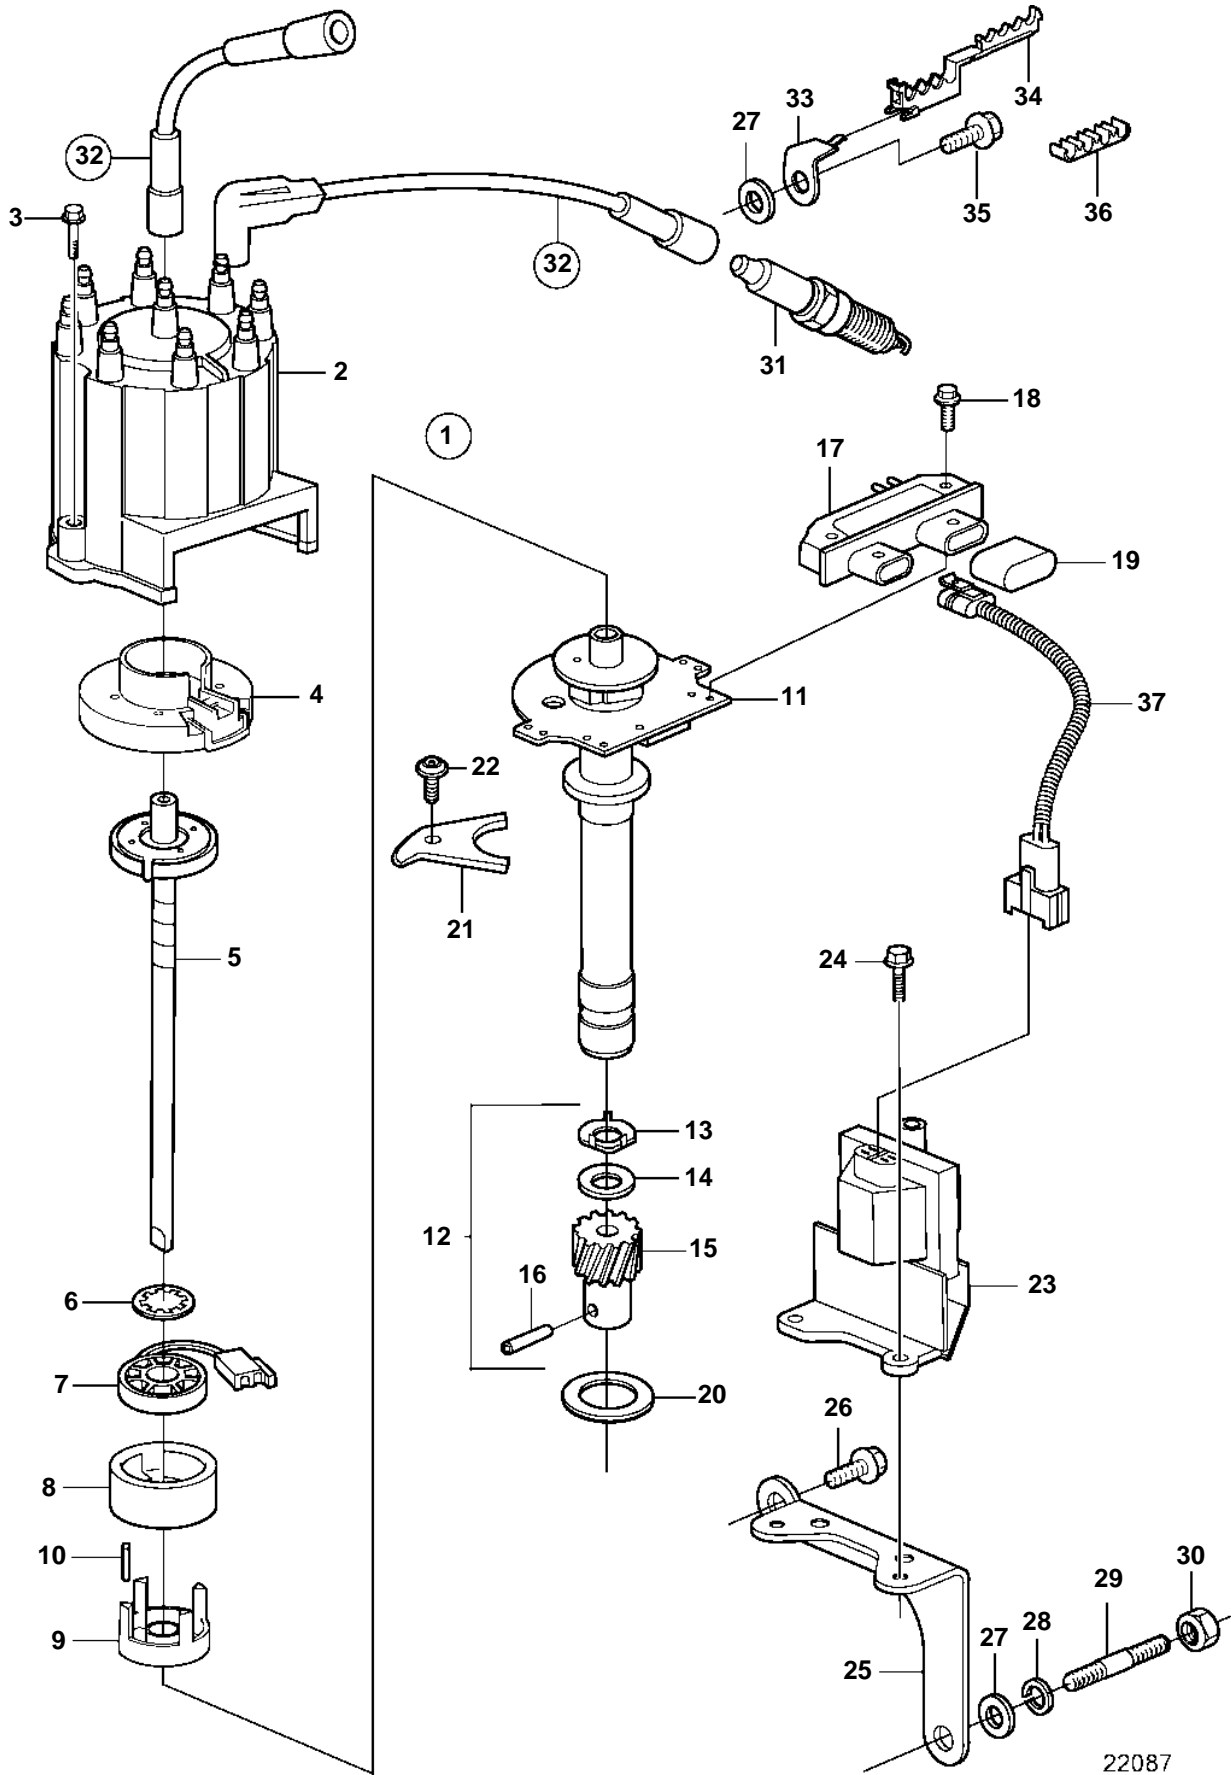

5.0GL-H, 5.0GL-HF

22087

5.0GL-H, 5.0GL-HF

REF	PART NO.	QTY	DESCRIPTION	NOTES
1	3857449	1	Distributor	
2	3854548	1	• Distributor cap	
3	3853318	2	• Screw	
4	3862014	1	• Rotor	
5	3855596	1	• Shaft	
6	3853317	1	• Retainer	
7	3854001	1	• Coil	
8	3854552	1	• Shield	
9	3854309	1	• Pole shoe	
10	3853316	1	• Locating pin	
11		1	• Housing	not sold separately
12	3854557	1	• Repair kit	
13		1	• • Washer	not sold separately
14		1	• • Washer	not sold separately
15		1	• • Gear	not sold separately
16		1	• • Pin	not sold separately
17	3854003	1	• Module	
18	3853319	2	• Screw	
19	3850645	1	Cap	
20	3852109	1	Gasket	
21	3852108	1	Clamp	
22	3863171	1	Screw	
23	3862167	1	Ignition coil	
24	947107	2	Flange screw	
25	3863294	1	Bracket	
26	3860582	1	Screw	
27	980933	3	Washer	
28	3852002	1	Lock washer	
29	3850571	1	Stud	
30	3852065	1	Nut	
31	3858996	2	Spark plug kit	4 pack
	3858998	X	Spark plug kit	24 pack
32	3888326	1	Ignition cable kit	
33	3856052	2	Bracket	
34	3852619	2	Retainer	
35	3853557	1	Screw	
36	3852491	2	Retainer	
37	3854084	1	Cable	