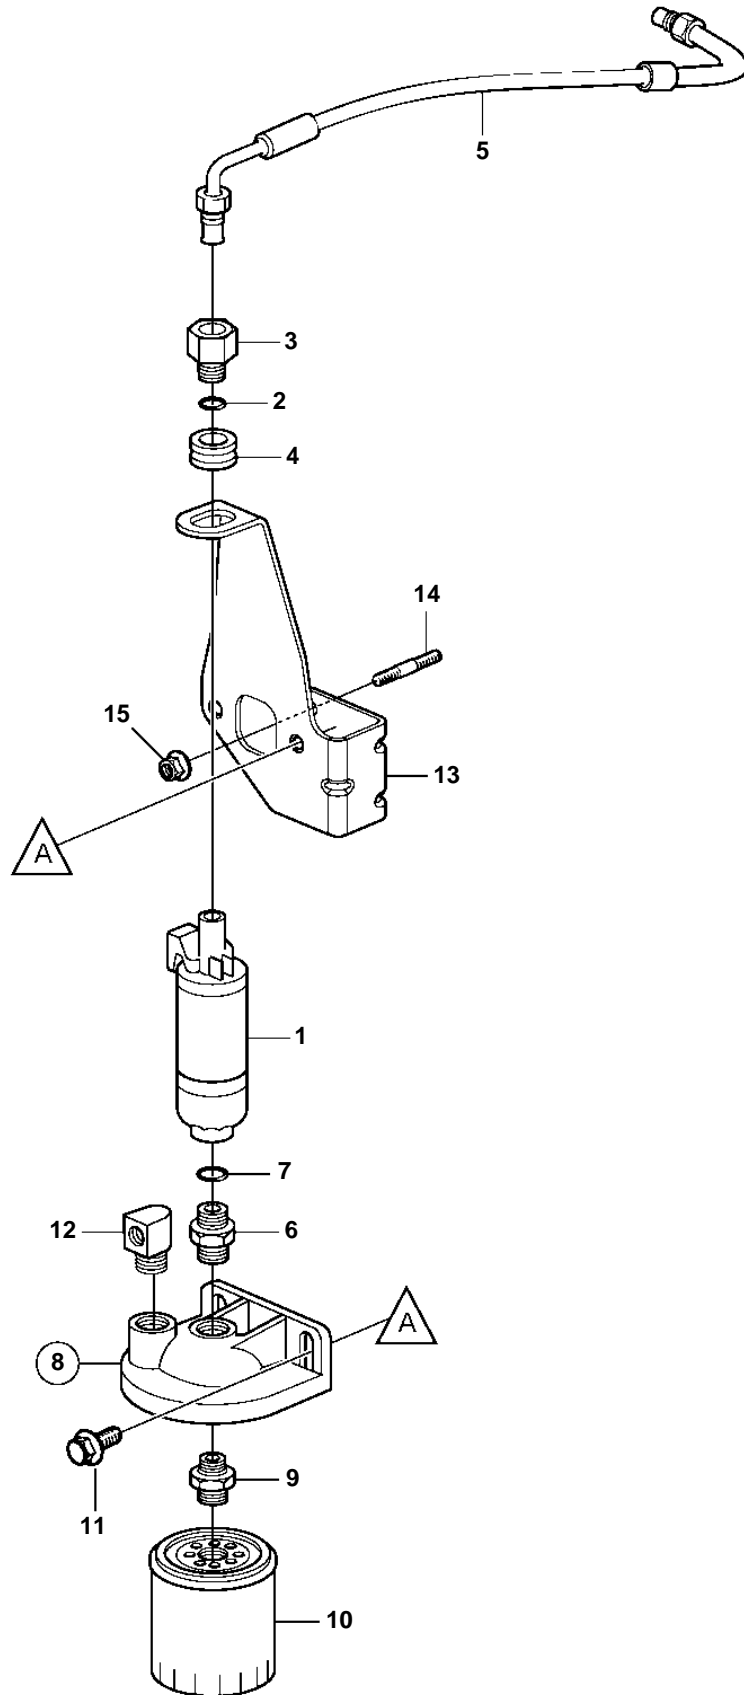

5.0GL-H, 5.0GL-HF

23404

5.0GL-H, 5.0GL-HF

REF	PART NO.	QTY	DESCRIPTION	NOTES
1	3858261	1	Fuel pump	
2	3850820	1	O-ring	
3	856954	1	Nipple	
4	3858345	1	Grommet	
5	3883160	1	Fuel line	
6	3853493	1	Fitting	
7	3850819	1	· O-ring	
8	3850861	1	Cover	
9		1	· Connector	not sold separately
10	3862228	1	· Fuel filter	
11	3853557	2	Screw	
12	3852013	1	Elbow	
13	3595460	1	Bracket	
14	3860286	2	Stud	
15	3853404	2	Lock nut	