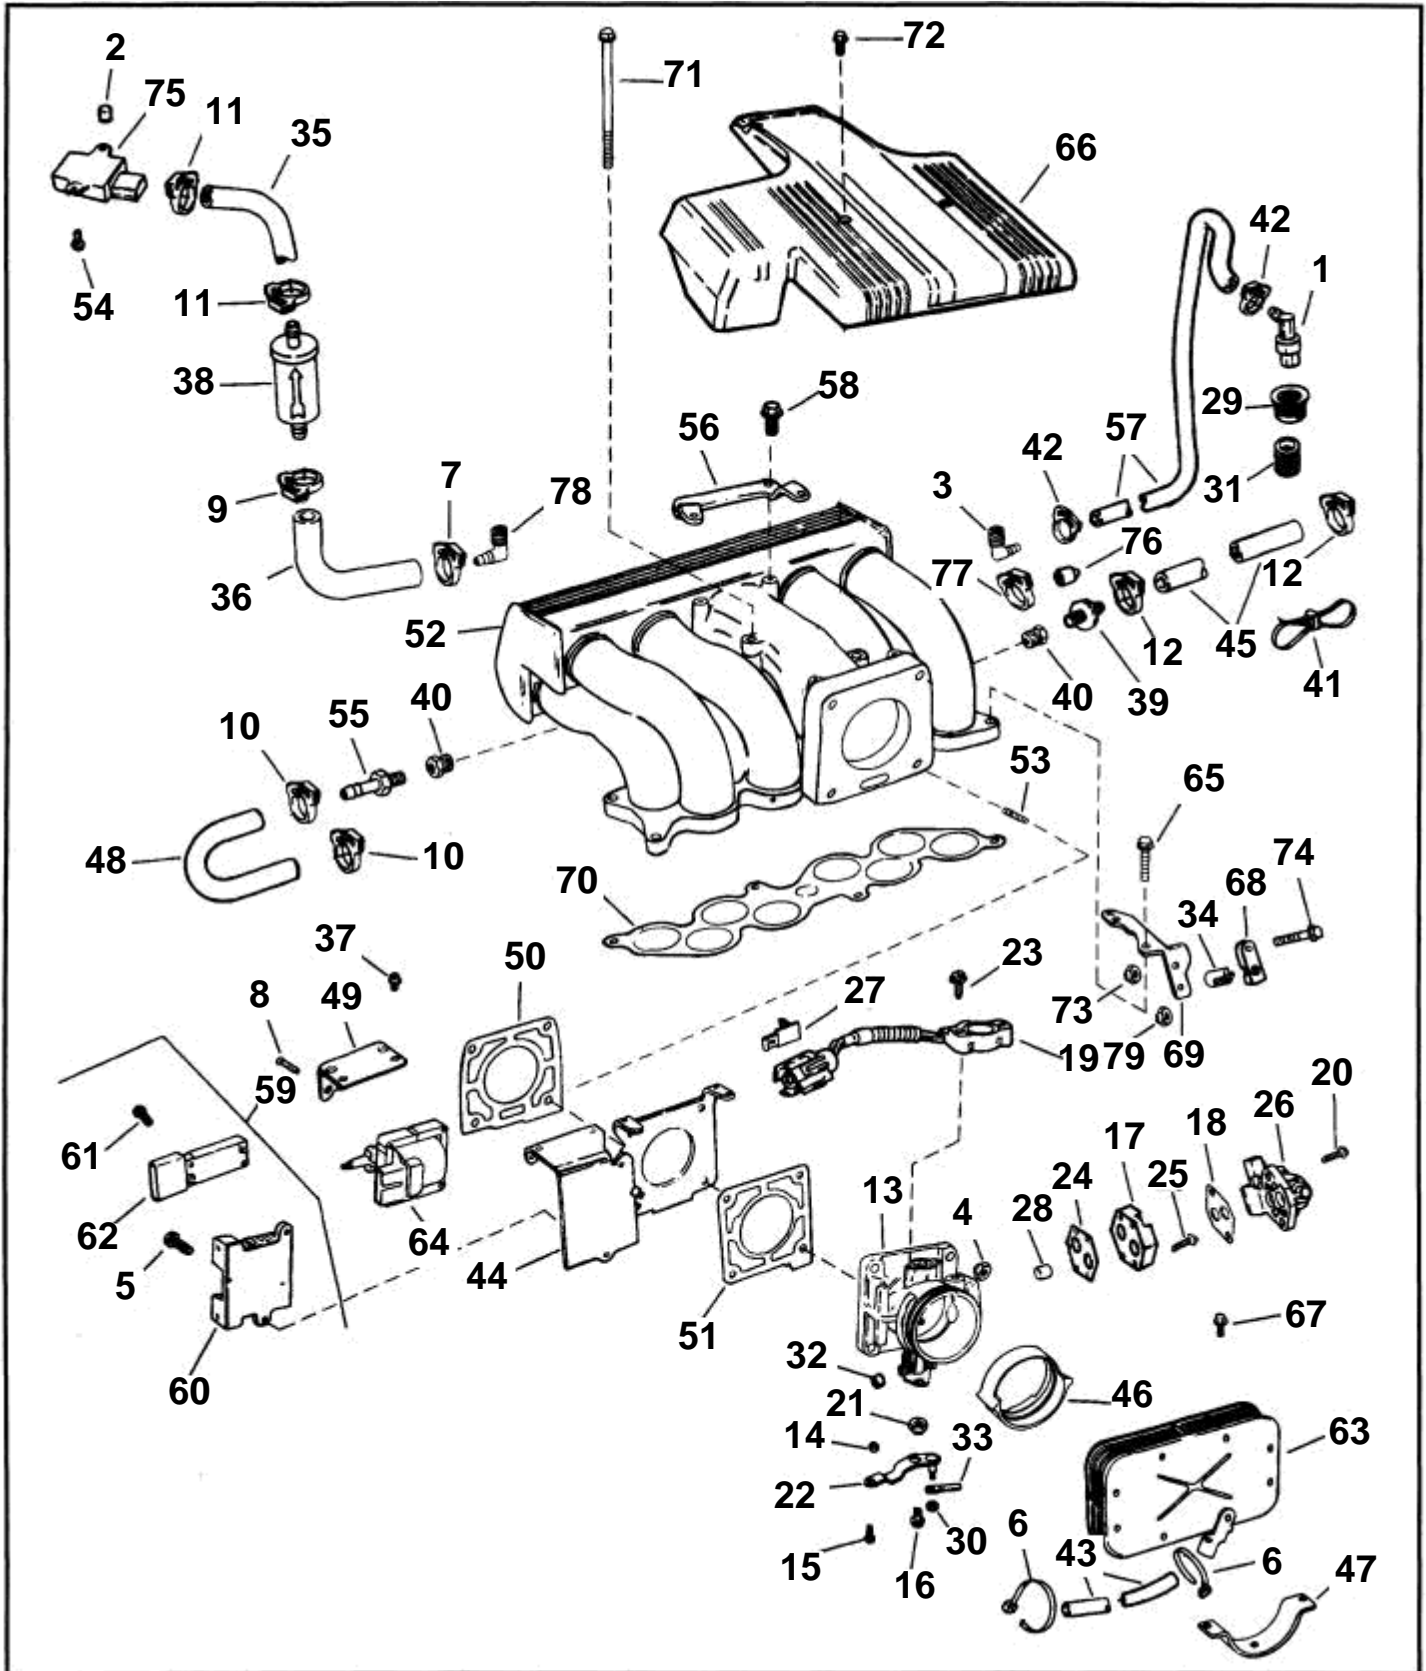

5.0FiPMDA, 5.0FiPMDM

5.0FiPMDA, 5.0FiPMDM

REF	PART NO.	QTY	DESCRIPTION	NOTES
1		1	Valve	
2	3853537	2	Protective cap, MAP sensor screw	
3	3852480	1	Elbow, Hose, PCV valve	
4	3852142	4	Nut, Stud, throttle body	
5	3852080	2	Screw, .TFI module to mounting bracket	
6		1	Cable tie, Eng cbl lead, idle air by connector	
7	3852529	1	Clamp, Hose, upper intake manifold to filter	
8	3852168	2	Screw, E-coil & bracket to TFI	
9	3852170	1	Clamp, Hose, filter to intake manifold	Upper
10	3852171	2	Clamp, Pres regulator hose to intake manifold	Upper
11	3852170	2	Clamp, Hose, MAP sensor	
12	3852529	2	Clamp, Hose, reservoir to pulse limiter	
13		1	Throttle body	
14	3852077	1	· Nut, Screw, throttle lever to throttle body	
15	3852066	1	Screw, Lever & pin assy to throttle body	
16	3852212	1	Screw, Throttle lever to throttle body	
17		1	Adapter, Air bypass solenoid	
18		1	Gasket, Throttle air bypass solenoid	
19	3850988	1	· Sensor	
20	3853614	2	· Screw, Air bypass solenoid	
21	3853627	1	Nut, Shoulder, throttle lever	
22	3850353	1	· Bracket, Throttle body	
23		2	· Screw, Throttle sensor	
24		2	· Gasket, Adapter to solenoid	
25	3853614	2	Screw, Throttle air bypass solenoid	
26	3850987	1	· Valve, Throttle air bypass	
27		1	· Clip, Connector	
28	3853748	1	Filter, Adapter, throttle air bypass solenoid	
29	3853767	1	Grommet, PCV valve	
30	3853729	1	Nut, Throttle cable	
31	3853768	1	Filter, Crankcase vent	
32	3853772	1	Cardboard tube, Screw, hex idle air adjustment	
33	3852019	1	Retainer, Throttle cable	
34	3850941	1	Adapter, Throttle cable	
35	3852203	1	Hose, MAP sensor to filter	
36	3853641	1	Hose, Filter to upper intake manifold	
37	3852212	2	Screw, E-coil bracket to TFI bracket	
38	3852224	1	Filter, MAP sensor, vacuum line	
39	3852225	1	Impulse limiter, Upper intake manifold	
40	3852465	1	Bushing, Pres regulator hose to intake manifold	Upper
	3852465	1	Bushing, Pulse limiter to intake manifold	Upper
41	3852486	1	Lock strap, Reservoir vent hose	
42	3852529	2	Clamp, Hose, PCV valve	
43	3853723	1	Hose, Valve cover to arrestor	
44	3853763	1	Bracket, TFI module & E-coil	
45	3853582	1	Hose, Reservoir to pulse limiter	
46	3853594	1	Grommet, Flame arrestor, to throttle body	
47	3853595	1	Clamp, Flame arrestor to throttle body	
48	3853619	1	Hose, Pressure regulator	
49		1	Bracket, Ignition coil to TFI bracket	
50	3853629	1	Gasket, TFI/E-coil mounting bracket	
51	3853630	1	Gasket, TFI/E-coil mounting bracket	
52		1	Inlet pipe, Upper intake	
53	3852176	4	Stud, Throttle body to upper intake manifold	
54	3852208	2	Screw, MAP sensor to elec components brkt	
55	3853639	1	Fitting, Pressure regulator hose	
56	3853652	1	Bracket, Flame arrestor cover, rear	
57		1	Hose, Upper intake manifold to PCV valve	Cut to length (sold by meter)
58	3853661	2	Screw, Bracket, flame arrestor cover	
59		1	Control unit	
60	3854272	1	· Level sensor	
61		1	· Screw	
62	3854274	1	· Control unit	