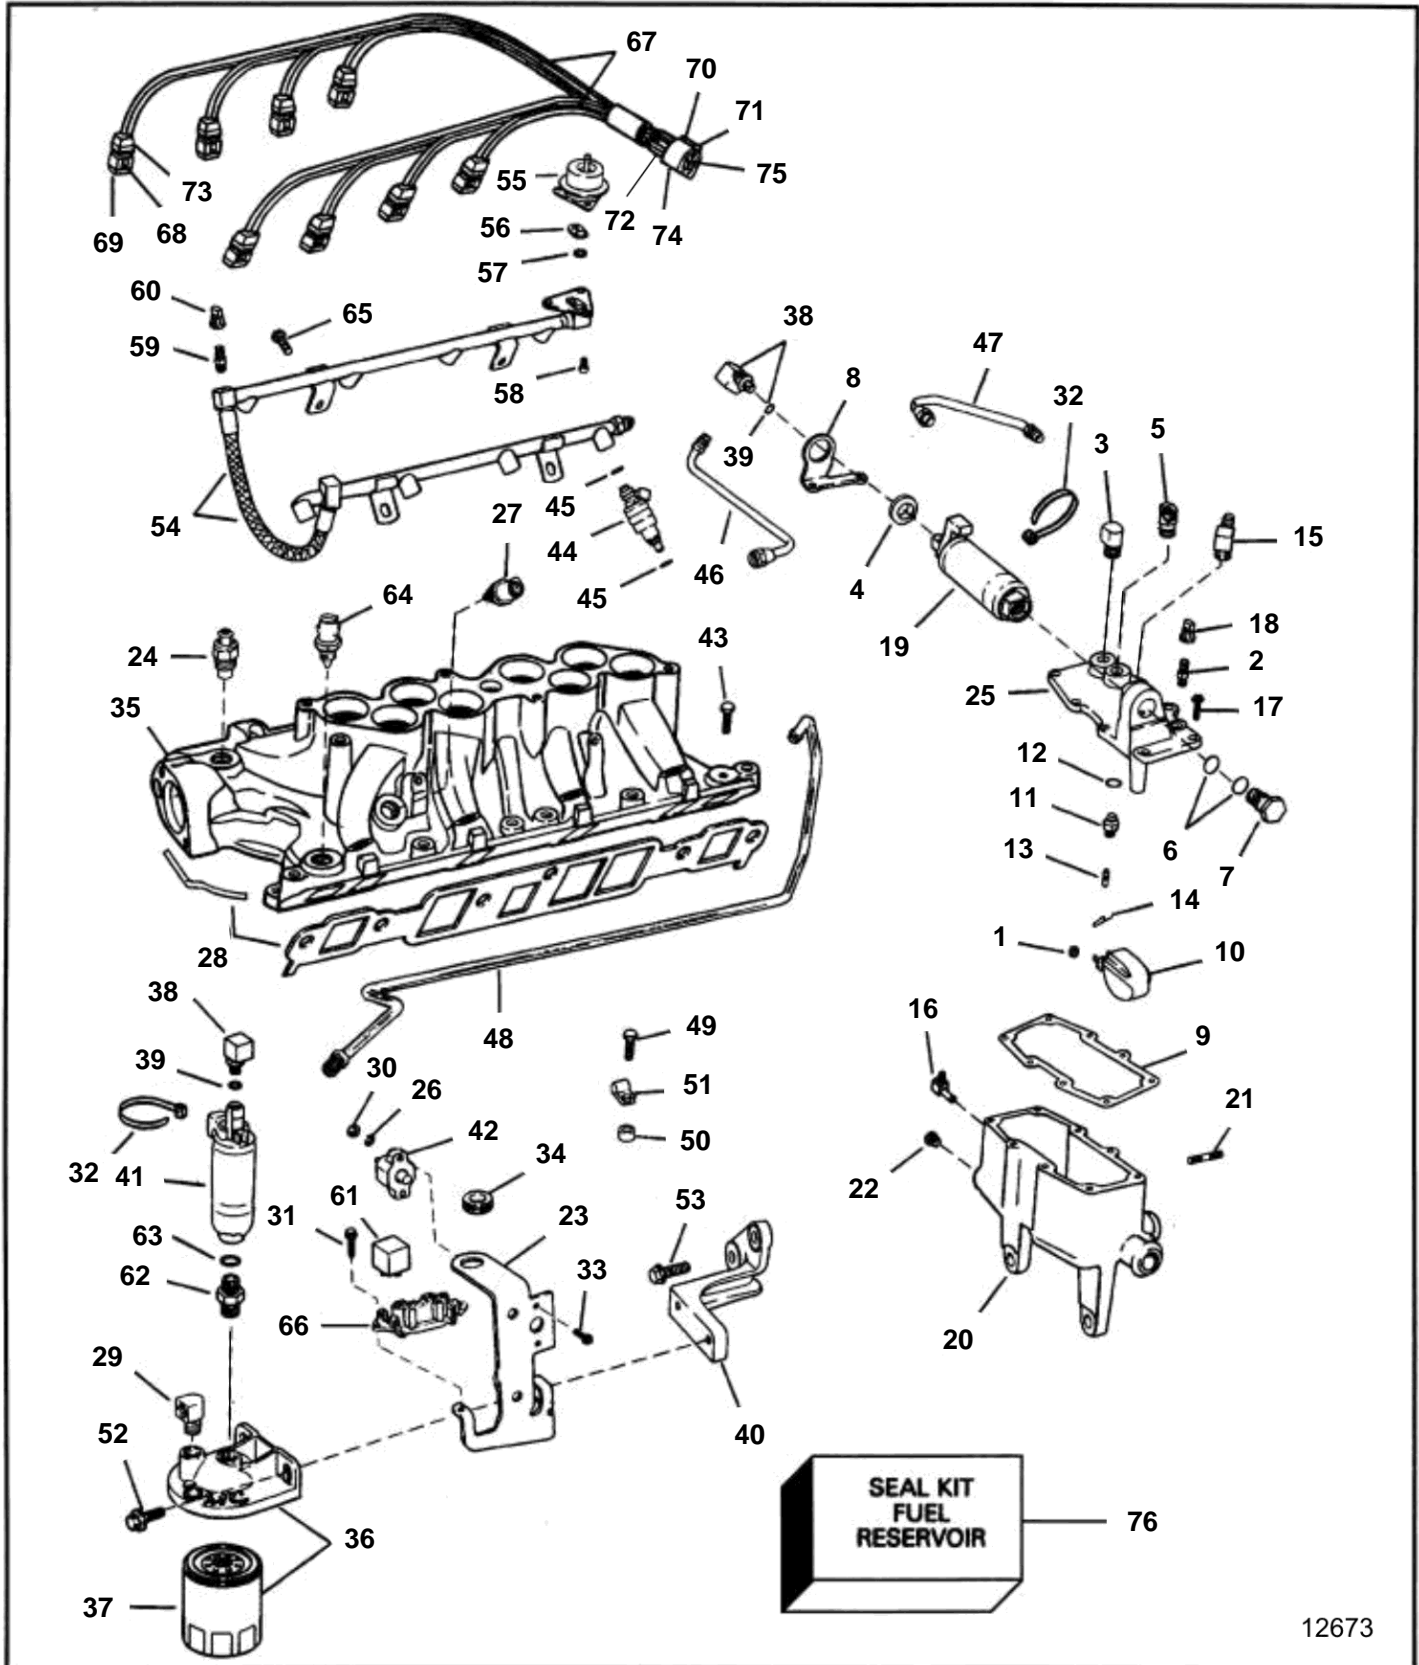

5.0FiPMDA, 5.0FiPMDM

12673

5.0FiPMDA, 5.0FiPMDM

REF	PART NO.	QTY	DESCRIPTION	NOTES
1	3852034	1	Retainer, Float to pin	
2	3854152	1	Valve, Reservoir assy	
3	3852453	1	Fitting, Cover, reservoir assy, return	
4	3852481	1	Grommet, Fuel pump to cover, reservoir assy	
5	3852506	1	Fitting, Pump to reservoir	Low pressure fuel pump
6	3853642	2	O-ring, Retainer, fuel pump	
7	3853572	1	Retainer, Fuel pump to cover	Reservoir assy
8	3853573	1	Bracket, Fuel pump grommet, reservoir assy	
9	3853574	1	Gasket, Cover, reservoir assy	
10	3853575	1	Float, Reservoir assy	
11	3853576	1	Spring seat, Float needle, reservoir assy	
12	3853577	1	Gasket, Float needle seat, reservoir assy	
13	3853578	1	Needle, Float, reservoir assy	
14	3853579	1	Clip, Needle to float, reservoir assy	
15	3853597	1	Elbow, Vent, reservoir to intake	
16	3852480	1	Elbow, Reservoir to thermostat hsg	
17	3853606	8	Screw, Cover to reservoir	Reservoir assy
18	3853616	1	Protective cap, Pressure valve	
19	3854280	1	Fuel pump, Electric	High pressure
20	3854149	1	Reservoir	
21	3852093	1	· Stud, Bracket & cooler mount	
22	3852167	1	· Plug, Reservoir drain	
23	3853544	1	Bracket, Support, fuel pump & relay mounting	
24		1	Breaker, Water temperature	Intake manifold, front
25	3854405	1	Cardboard tube, Reservoir	
26	3852001	2	Spring washer, Circuit breaker terminals	Fuel pump
27	3854158	1	Sensor, Air charge temperature	
28	3854406	1	Intake gasket kit, Intake manifold	
29	3852013	1	Elbow, Inlet, fuel filter cover	
30	3852064	2	Nut, Circuit breaker terminals	Fuel pump
31	3852208	2	Screw, Relay & cable assy	
32		2	Cable tie, Cable to fuel pump assy	
		1	Cable tie, Eng cbl to low pres fuel pump assy	
33	3853620	2	Hexagon screw, Circuit breaker to bracket	
34	3852481	1	Grommet, Fuel pump to bracket	
35		1	Manifold	
36	3850861	1	Kit	
37	3851218	1	· Fuel filter	
38	3853545	1	Fitting, Fuel pump	
39	3850820	1	· O-ring, Fitting	
40	3853570	1	Bracket, Pump, filter, circuit breaker & support	
41	3854902	1	Fuel pump, Low pressure	
42	3854163	1	Automatic fuse, 20A, fuel pump	
43	3853036	1	Bolt, Intake manifold	
44		8	Injector, Fi, FSi	
		8	Injector, FSi	For spec. no. 3868418
45	3853733	1	O-ring	
46	3854142	1	Fuel pipe, Reservoir to fuel line, feed	
47	3854143	1	Fuel pipe, Regulator to reservoir	
48	3854140	1	Fuel pipe, Fuel pump to reservoir, low pressure	
49	3852043	1	Screw, Clamp & spacer to valve cover	
50	3853617	1	Bushing, Clamp, fuel line to volve cover	Port
51	3852231	1	Clamp, Fuel line to valve cover, port	
52	3853266	2	Screw, Fuel pump, support bracket,	Fuel filter to bracket
53	3853558	2	Screw, Fuel filter bracket to cyl head	
54	3854141	1	Fuel pipe, Fuel injectors to intake	
55		1	Regulator kit	
56	3853737	1	Gasket	
57	3853738	1	O-ring	
58		3	Screw	
59	3854152	4	Valve	
60	3853616	1	Protective cap	
61	3852259	1	Relay, Fuel pump