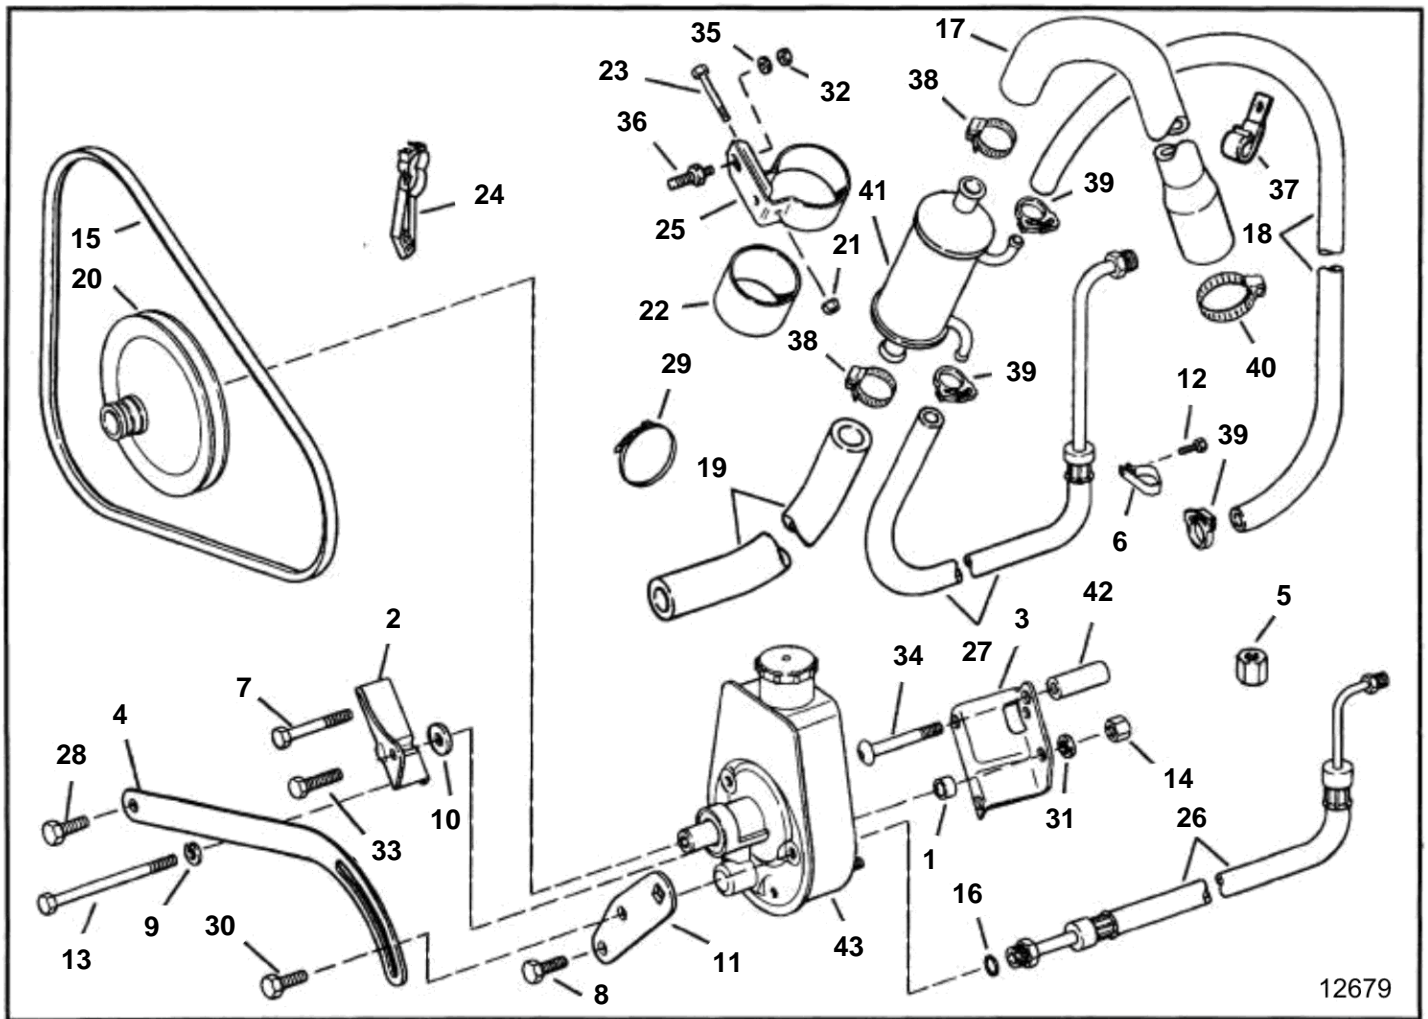

5.0FLPMDA, 5.8FLPMDA

5.0FLPMDA, 5.8FLPMDA

REF	PART NO.	QTY	DESCRIPTION	NOTES
1	3852495	1	Spacer, P/S pump to bracket, rear	
2	3853330	1	Bracket, P/S pump to engine	
3	3852704	1	Bracket, P/S pump to engine	
4	3853660	1	Brace	
5	3853315	1	Fitting, Steering hose plug	
6		1	Clamp	
7	3853394	1	Screw	
8	3853405	1	Screw	
9	3852055	1	Spring washer	
10	3852116	1	Washer, Bracket to steering pump, front	
11	3853327	1	Bracket	
12	3853398	1	Screw, Clamp to cylinder head	
13	3852256	1	Hexagon screw, Bracket, pump to engine	
14	3852498	1	Nut	
15	3853331	1	V-belt, power steering pump	
16	3852497	1	O-ring, Pressure hose to steering pump	
17	3850416	1	Hose, Gimbal hsg to oil cooler	290 DP; FL
	3852285	1	Hose, Gimbal to oil cooler	SX, DP-S; FL
18	3852706	1	Hose, Oil cooler to steering pump, return	FL
19	3852286	1	Hose, Oil cooler to water pump	FL
20	3853804	1	Pulley	
21	3852079	1	Nut, Oil cooler bracket	
22	3853236	1	Spacer	
23	3852126	1	Screw, Oil cooler & bracket assy	
24		1	Clamp, Hoses to valve cover	
25		1	Clamp	
26	3854204	1	Hose, Pump to cylinder	
	3853863	1	Hose, Pump to cylinder	
27	3854056	1	Hose	FL
28	3853557	1	Screw	
29		1	Cable tie	
30	3853406	1	Screw	
31	3852162	1	Washer, Stud, steering pump to bracket, rear	FL
32	3852161	1	Nut, Oil cooler to engine	
33	3853405	3	Screw, Steering pump bracket to steering pump	
34	3852700	1	Screw, Support tube to engine	
35	3852058	1	Washer	
36	3852599	1	Stud, Oil cooler to engine	
37	3852490	1	Clamp, Steering pump hoses to intake manifold	
38	3853780	2	Hose clamp, Water hoses	
39	3852196	2	Clamp, Oil hoses	
40	3850422	1	Hose clamp, Water to gimbal hsg	SX, DP-S
	3852602	1	Hose clamp, Water to gimbal hsg	290 DP
41	3852840	1	Oil cooler	
42	3852699	1	Tube, Bracket to engine	
43	3850491	1	Steering pump	