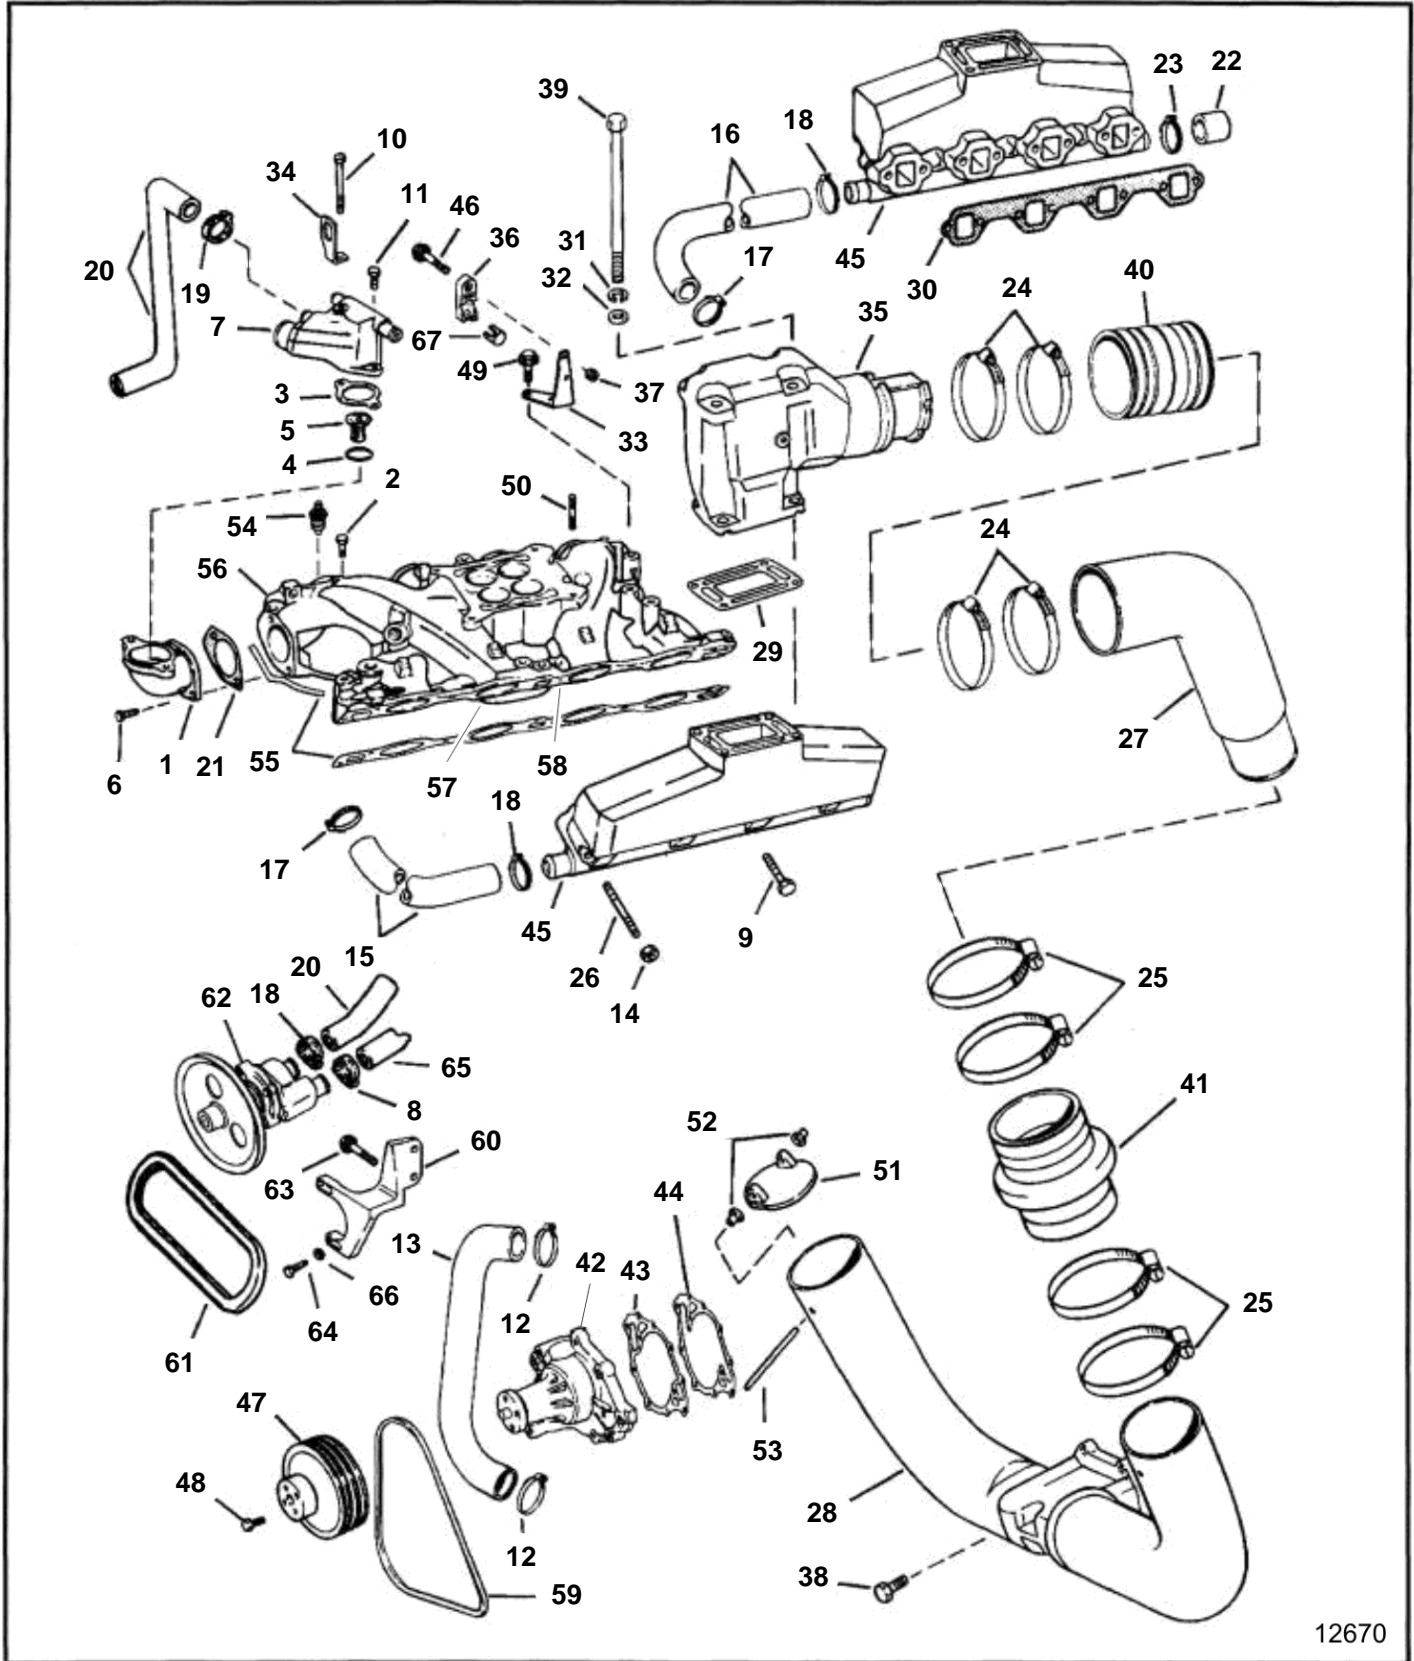

5.0FLPMDA

12670

5.0FLPMDA

REF	PART NO.	QTY	DESCRIPTION	SEE SEC.	NOTES
1	3853245	1	Adapter, Thermostat hsg		
2	3853036	1	Bolt, Intake manifold		
3	3852111	1	Gasket, Thermostat hsg to engine		
4	3852071	1	O-ring, Thermostat		
5	3852216	1	Thermostat, Engine		
6	3853471	2	Screw, Adapter to intake manifold, therm hsg		
7	3850360	1	Housing, Thermostat hsg		
8	3850422	1	Hose clamp, Water pump inlet		
9	3853155	6	Screw, Exhaust manifold		
10	3853391	1	Screw, Lift bracket & thermostat hsg, long		
11	3853401	1	Screw, Thermostat hsg to adapter, short		
12	3852098	2	Hose clamp, Therm hsg to water pump		
13	3852300	1	Hose, Thermostat hsg to water pump		
14	3853404	12	Nut, Exhaust manifold to engine		
15	3853633	1	Hose, Thermostat hsg to exhaust manifold		Port
16	3853420	1	Hose, Thermostat hsg to exhaust manifold		Stbd
17	3853780	2	Hose clamp, To thermostat hsg		
18	3852602	2	Hose clamp, Exhaust manifold		
19	3852602	1	Hose clamp, Thermostat inlet		
20	3855637	1	Hose, Water pump to therm hsg		
21	3852456	1	Gasket, Therm adapter to intake manifold		
22	3852476	2	Cardboard tube, Exhaust manifold		
23	3852602	2	Hose clamp, Cap to exhaust manifold		
24	3852604	4	Hose clamp, Hose, exhaust pipe		
25	3852604	8	Hose clamp, Hose, exhaust pipe upper to lower		
26	3853434	10	Stud, Exhaust manifold to cylinder head		
27	3850213	2	Exhaust pipe, Upper		290 DP
	3853386	2	Exhaust pipe, Exhaust pipe assy to exhaust elbow		SX
28	3855281	1	Exhaust pipe kit		SX
	3851000	1	Exhaust pipe		290 DP
29	3850496	2	Gasket, Elbow to exhaust manifold		
			· Bulletin P-25-1-1	P-25-1-1-EN	Riser Gasket Replaced
30	3852455	2	Gasket, Manifold to engine		
31	3852002	8	Spring washer, Exhaust elbow to manifold		
32	3852058	8	Washer, Exhaust elbow to manifold		
33	3850223	1	Bracket, Throttle anchor		
34	3852649	1	Bracket, Center lift		
35	3855270	2	Exhaust pipe, Port & starboard		
			· Bulletin P-25-1-5	P-25-1-5-EN	Riser Extension Kit
36	3850266	1	Anchor, Throttle cable		
37	3852118	1	Nut, Anchor, throttle cable to bracket		
38	3855472	4	Screw, Pipe to gimbal		
39	3852830	8	Screw, Elbow to exhaust manifold		
40	3852696	2	Hose, Exhaust elbow to exhaust pipe		Upper
41	3852741	2	Hose, Upper exhaust pipe to exhaust pipe		
42	3853796	1	Pump		
43		1	· Gasket, Water pump plate		
44	3852824	1	Gasket, Water pump		
45	3852347	2	Exhaust manifold, Exhaust		Port & stbd
46	3852048	1	Screw, Anchor, throttle cable to bracket		
47	3854187	1	Pulley, Water pump		
48	3853390	4	Screw, Water pump pulley to hub		
49	3853428	2	Screw, Bracket, throttle anchor		To intake manifold
50	3853074	4	Stud, Intake manifold		
51		2	Seal, Exhaust pipe		
			· Bulletin P-25-1-2	P-25-1-2-EN	Exhaust Seal Obsolete
52		4	Bushing, Exhaust seal assy to exhaust pipe		
53		2	Pin, Exhaust seal assy to exhaust pipe		
54	3853787	1	Temperature sensor, Water temp		
		1	Bracket, Water temp, dual station		
55		1	Intake gasket kit, Intake		
56		1	Manifold		
57		1	· Baffle, Intake manifold		