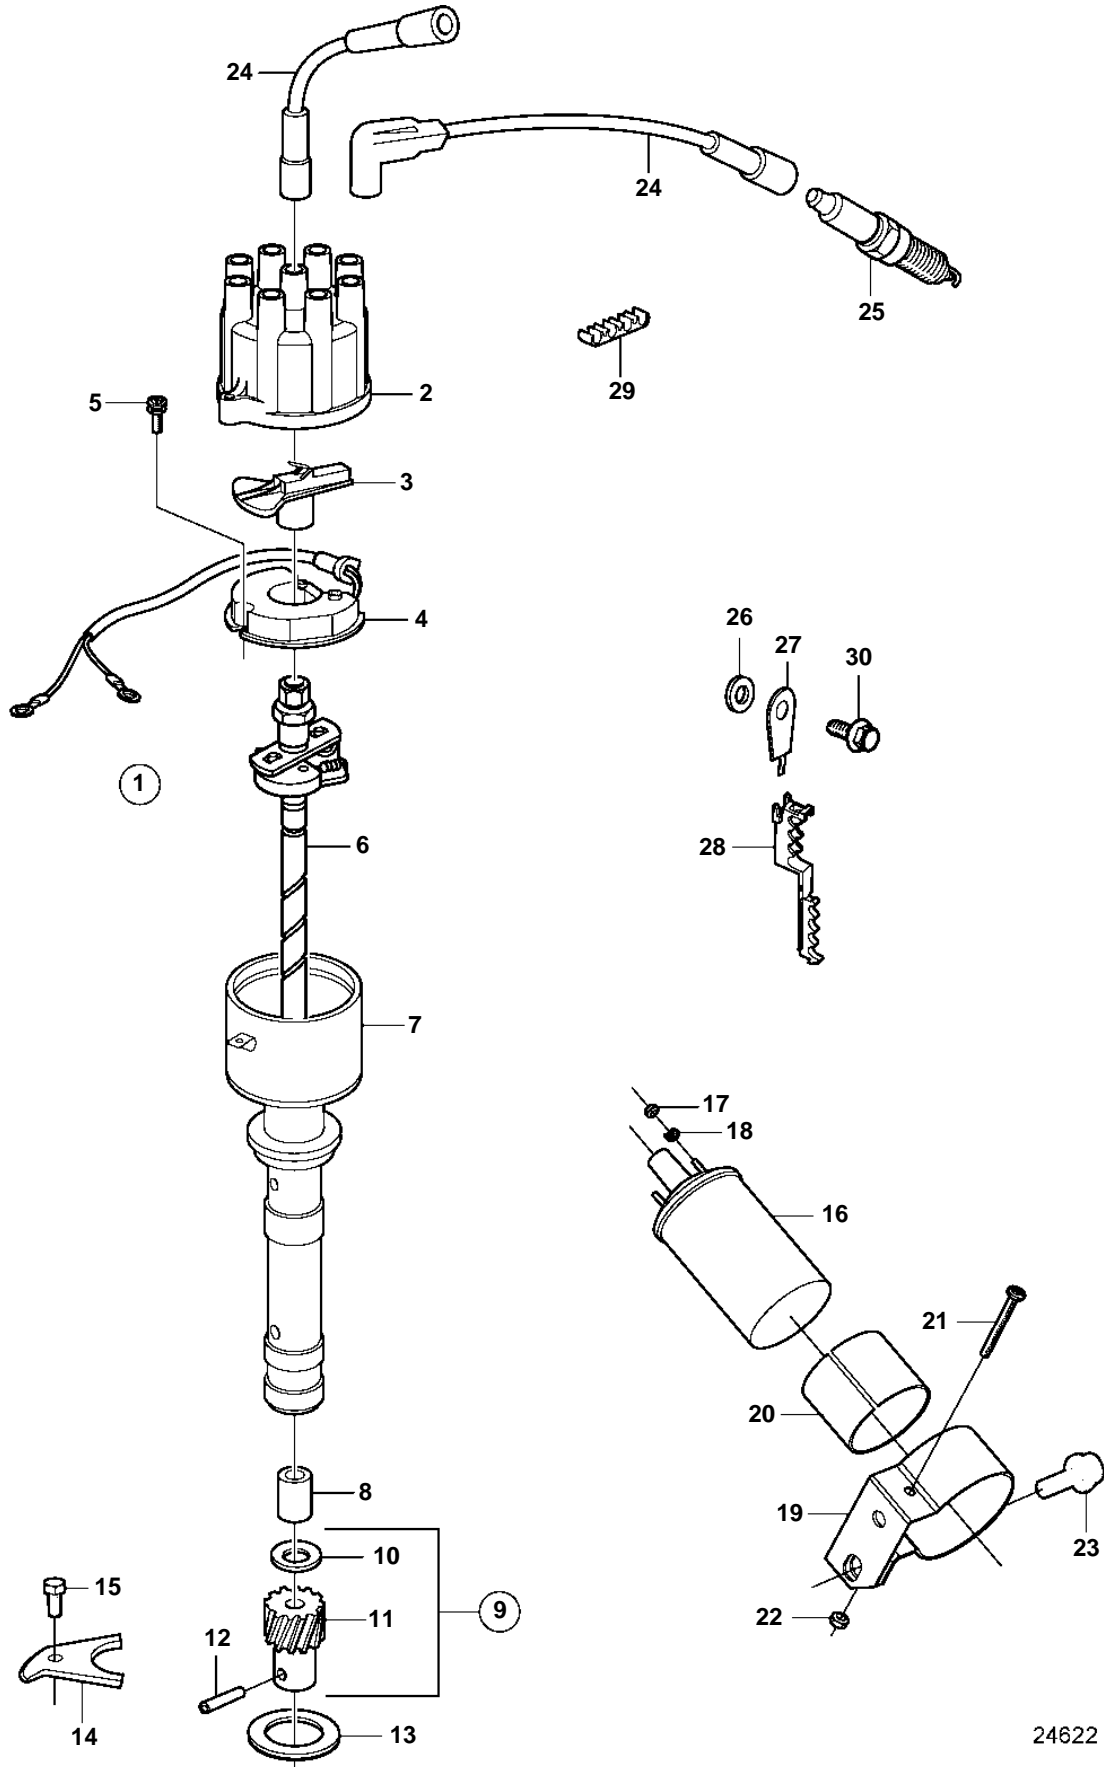

5.0FLPMDA

24622

5.0FLPMDA

REF	PART NO.	QTY	DESCRIPTION	NOTES
1		1	Distributor	
2	3853815	1	• Distributor cap	
3	3853801	1	• Rotor	
4	3854077	1	• Module	
5		2	• Screw	not sold separately
6		1	• Shaft	not sold separately
		1	• Spring kit	
7		1	• Housing	not sold separately
8		1	• Bearing	
9		1	• Gear	
10		1	• • Washer	not sold separately
11			• • Gear	not sold separately
12		1	• • Stub axle	not sold separately
13	3852463	1	O-ring	
14	3853078	1	Clamp	
15	3853077	1	Screw	
16	3852217	1	Coil	
17	3852064	2	Nut	
18	3852001	2	Spring washer	
19		1	Clamp	
20	3853236	1	Spacer	
21	3852126	1	Screw	
22	3852079	1	Nut	
23	3853325	1	Screw	
24	3851818	1	Ignition cable kit	
25	3851861	2	Spark plug kit	4 PACK
	3851860	1	Spark plug kit	24 PACK
26	3852116	2	Washer	
27	3852826	2	Bracket	
28	3852619	4	Retainer	
29	3852491	2	Retainer	
30	3853419	2	Screw	