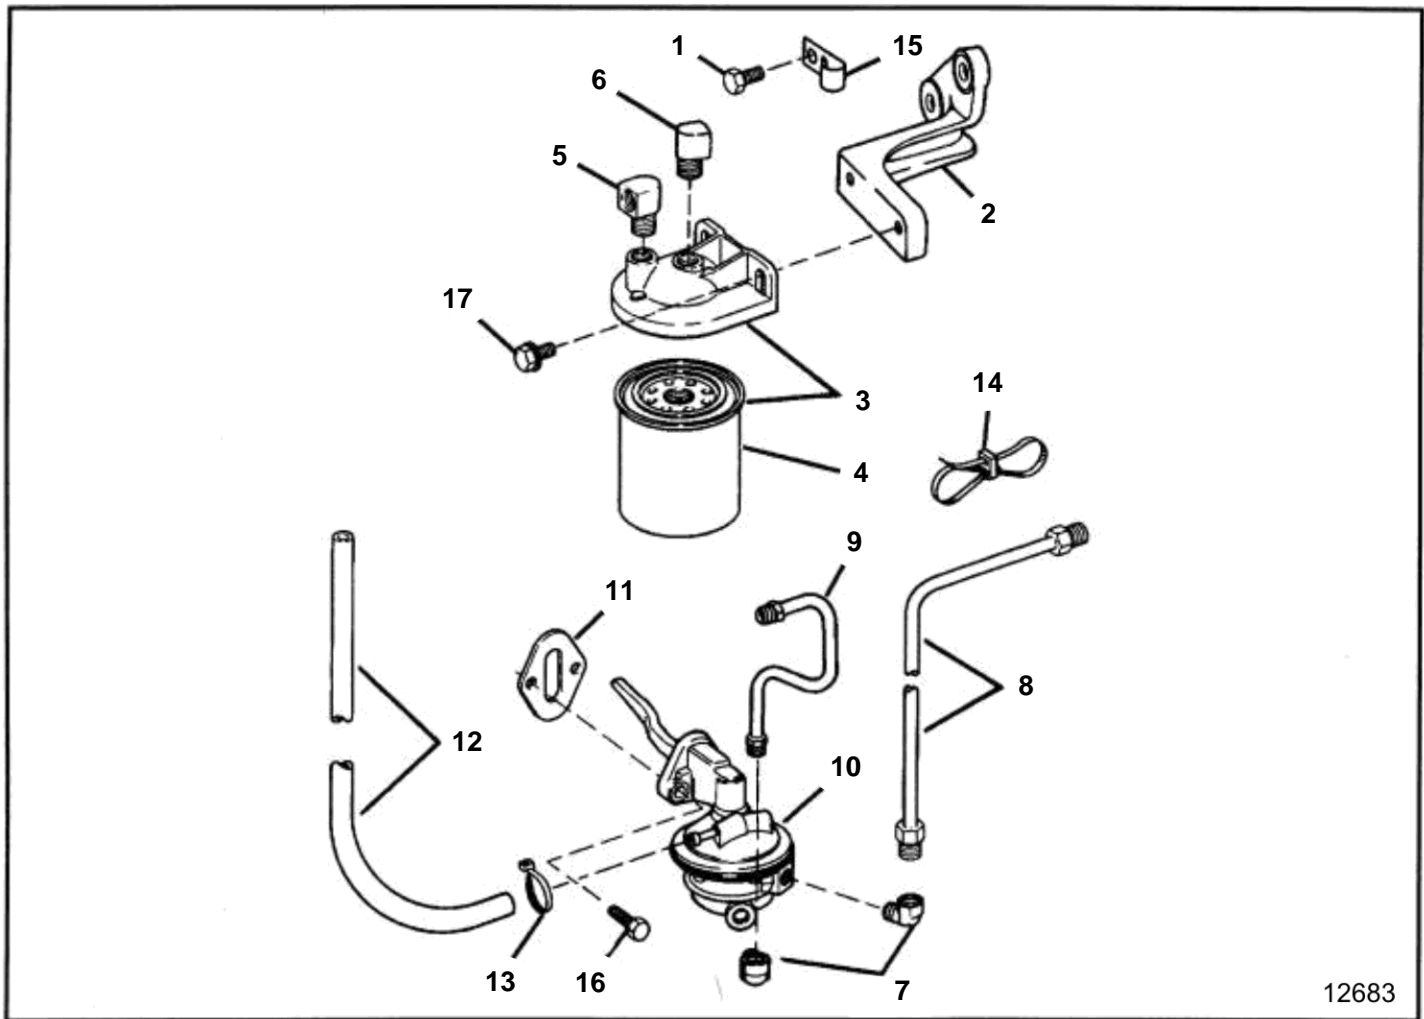

5.0FLPMDA

5.0FLPMDA

REF	PART NO.	QTY	DESCRIPTION	NOTES
1	3853558	2	Screw, Fuel filter bracket to cyl head	
2	3853379	1	Bracket, Fuel filter to engine	
3	3850861	1	Kit	
4	3851218	1	• Fuel filter	
5	3852014	1	Fitting, Fuel inlet	
6	3852702	1	Fitting, Fuel line to filter	
7	3852525	2	Fitting, Fuel pump, inlet & outlet	
8	3854059	1	Fuel pipe, Pump to carburetor	SX
	3854596	1	Fuel pipe	DP
9	3854024	1	Fuel pipe, Filter to pump	
10	3854053	1	Pump	
11	3852095	1	Gasket, Fuel pump to engine	
12		1	Hose, Overflow, fuel pump to carburetor	
13		1	Cable tie, Overflow hose to fuel pump/carb assy	
14	3852486	3	Lock strap, Overflow hose to fuel line	
15	3852458	1	Clamp, Fuel line to bracket	Cylinder head
16	3853326	2	Screw, Fuel pump to engine	
17	3853557	2	Screw, Fuel filter assy to bracket	