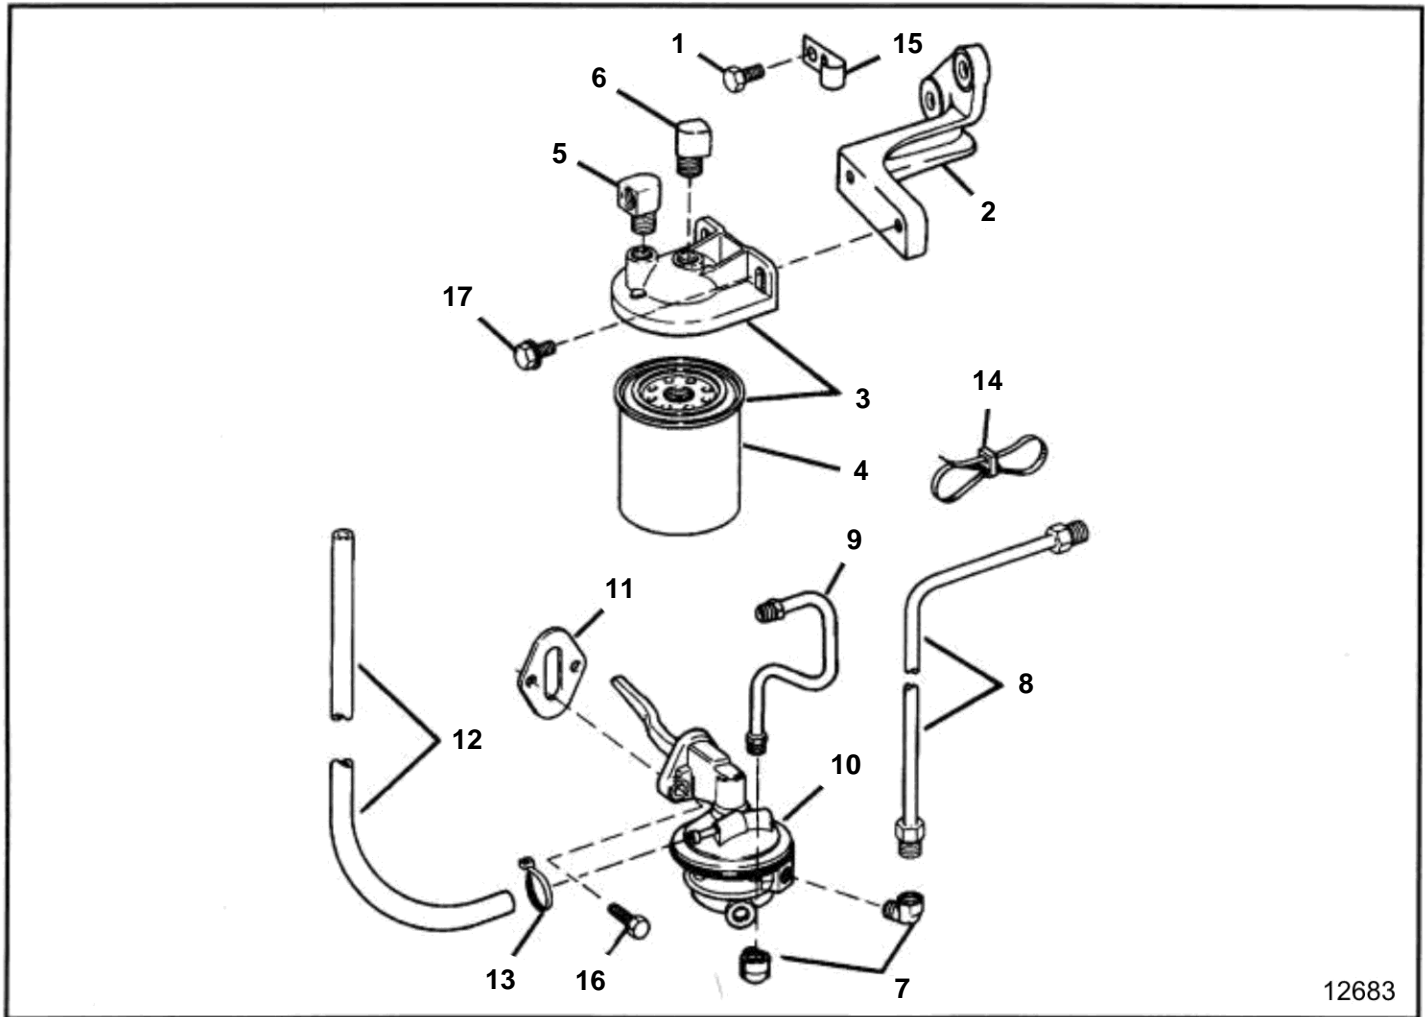

5.8FLPMDA

5.8FLPMDA

REF	PART NO.	QTY	DESCRIPTION	NOTES
1	3853558	2	Screw, Fuel filter bracket to cyl head	
2	3853379	1	Bracket, Fuel filter to engine	
3	3850861	1	Kit	
4	3851218	1	· Fuel filter	
5	3852014	1	Fitting, Fuel inlet	
6	3852702	1	Fitting, Fuel line to filter	
7	3852525	2	Fitting, Fuel pump, inlet & outlet	
8	3854058	1	Fuel pipe, Pump to carburetor	
9	3854024	1	Fuel pipe, Filter to pump	
10	3854053	1	Pump	
11	3852095	1	Gasket, Fuel pump to engine	
12	3854242	1	Hose, Overflow, fuel pump to carburetor	
13		1	Cable tie, Overflow hose to fuel pump/carb assy	
14	3852486	3	Lock strap, Overflow hose to fuel line	
15	3853261	1	Clamp, Fuel line to bracket	Cylinder head
16	3853326	2	Screw, Fuel pump to engine	
17	3853557	2	Screw, Fuel filter assy to bracket	