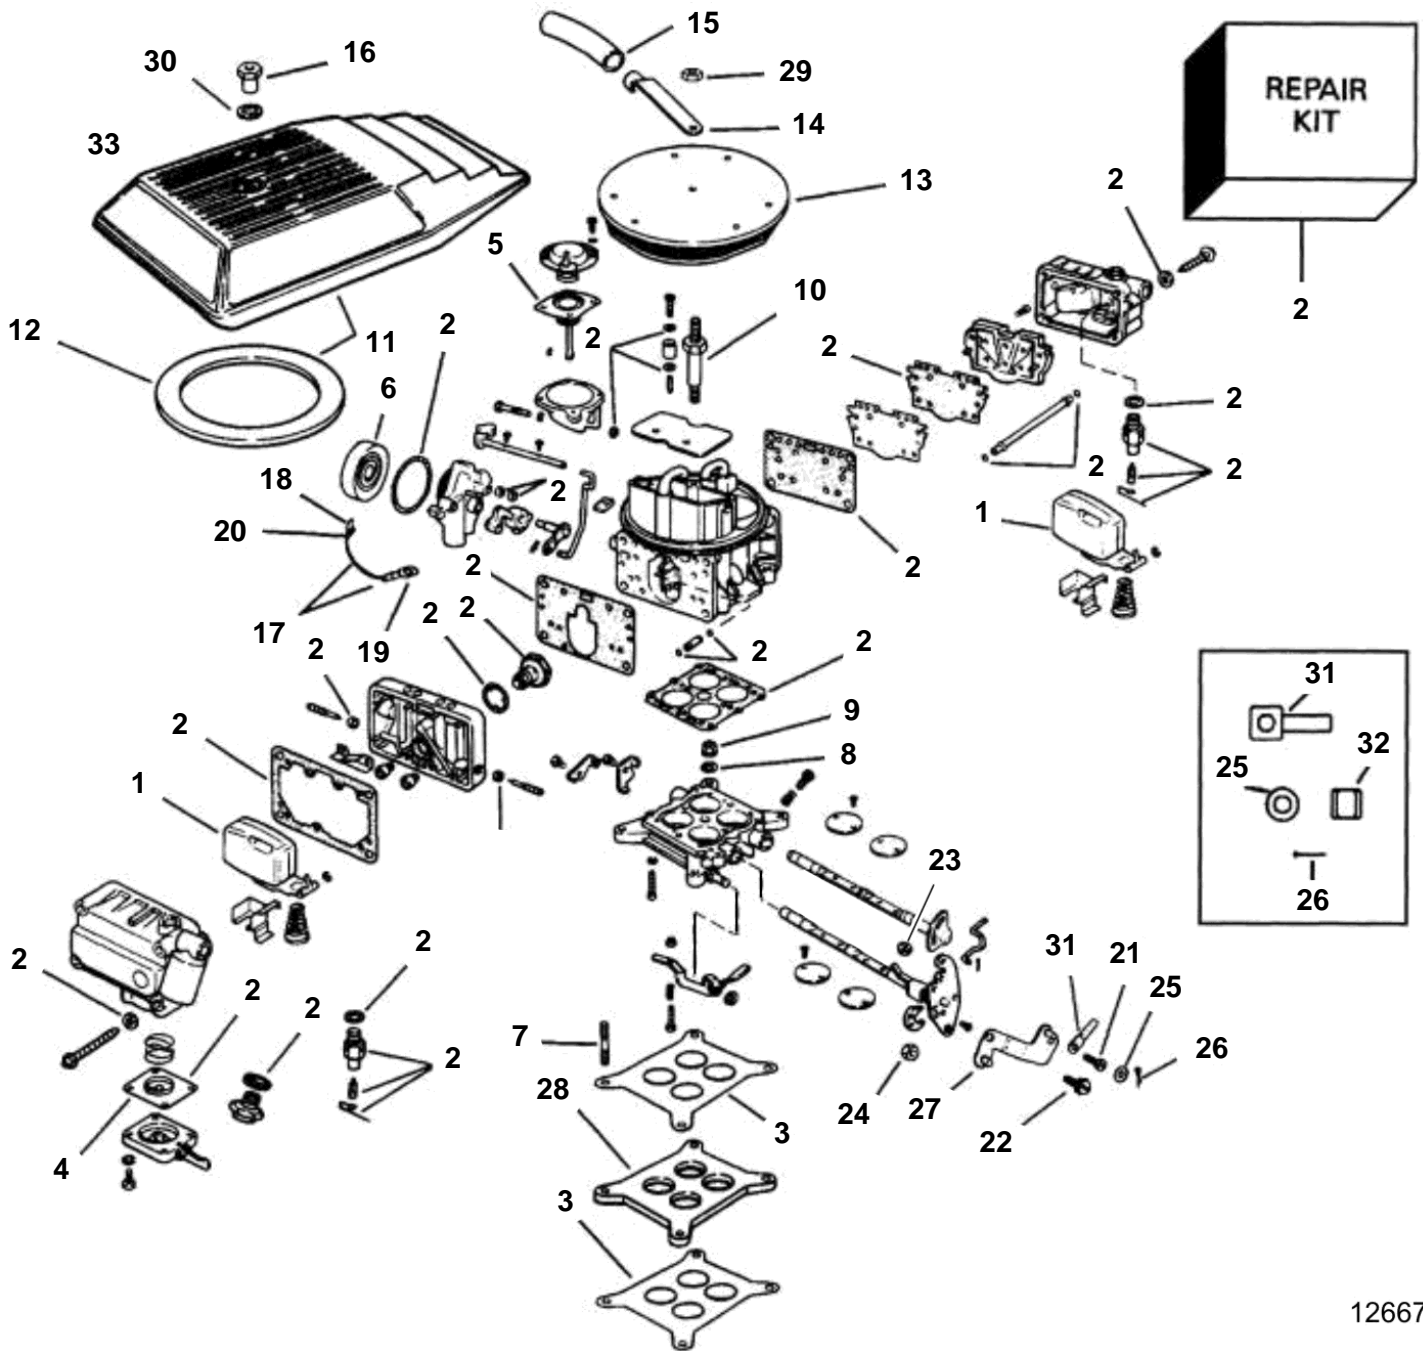

5.8FLPMDA

12667

5.8FLPMDA

REF	PART NO.	QTY	DESCRIPTION	SEE SEC.	NOTES
1	3854051	1	Carburetor		
			· Bulletin P-23-1-1	P-23-1-1-EN	Power valve kits, Holley
1	3853575	2	· Float		
2	3854107	1	Kit		
3	3852759	1	Gasket, Carburetor to spacer		
4	3854257	1	Diaphragm, Accelerator pump, carburetor		
5		1	· Diaphragm		
6	3854108	1	· Choke		
7	3853100	4	Stud, Carburetor mounting		
8	3852191	1	Washer, Electric choke lead		Ground
9	3852142	4	Nut, Stud, carburetor assy to intake manifold		
10	3853560	1	Stud, Flame arrestor & cover to carburetor		
11	3850510	1	Cover, Flame arrestor		
12	3850458	2	Spacer, Cover, flame arrestor		
13	3854026	1	Flame shield, Carburetor		
14	3852695	1	Connector, Hose to flame arrestor		
15	3852668	1	Hose, Valve cover to flame arrester		
16	3852749	1	Nut, Flame arrestor cover		
17	3853845	1	Cable, Electric choke-ground		
18	3854258	1	· Terminal, Blade, 0.250		
19	3852037	1	· Terminal, Ring, 0.312		
20	3854259	1	· Cover, Terminal		
21	3850415	1	Screw, Throttle lever to carburetor		
22	3852154	1	Screw, Throttle lever to carburetor		
23	3853758	1	Nut, Screw, throttle lever to carburetor		
24	3852420	1	Nut, Throttle lever to carburetor		
25	3852049	1	Washer, Throttle cable to lever		
26	3852052	1	· Split pin, Cable to throttle lever assy		
27		1	Intermediate lever		
28	3853099	1	Spacer, Carburetor		
29	3853561	1	Nut, Flame arrestor to carburetor		
30	3852007	1	Washer, Nut, flame arrestor cover		
31	3850941	1	Adapter, SAE cable, throttle		
32	3852019	1	Retainer, Throttle cable		
33	3854980	1	Decal		Volvo Penta
	3850535	1	Decal		5.8FL