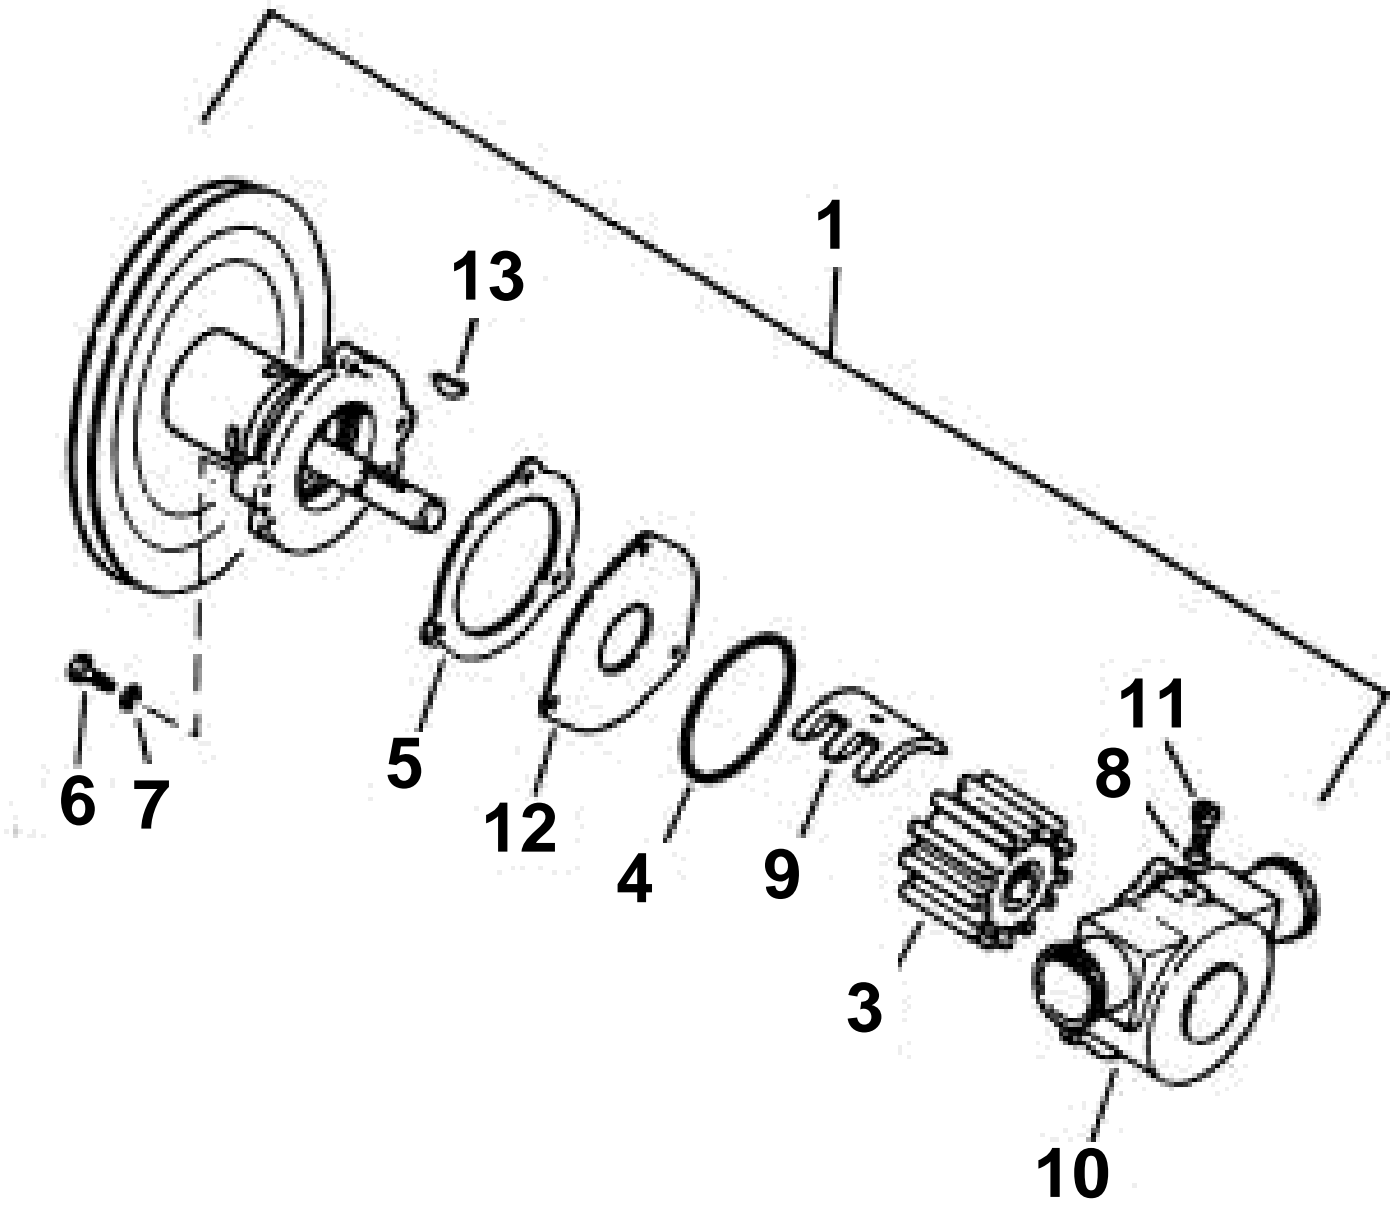

5.0FLPMDA, 5.8FLPMDA

5.0FLPMDA, 5.8FLPMDA

REF	PART NO.	QTY	DESCRIPTION	NOTES
1	3852398	1	Water pump	Replaced by 3851623
2	3854287	1	· Water pump kit	
3	3854286	1	· Impeller	Contents of Water Pump Repair Kit
4	3854293	1	· O-ring, Housing	Contents of Water Pump Repair Kit
5	3854296	1	· Gasket, Plate to body	Contents of Water Pump Repair Kit
6	3854297	3	· Screw, Body to hsg	Contents of Water Pump Repair Kit
7	3854292	3	· Spring washer, Screw to hsg	Contents of Water Pump Repair Kit
8	3854289	1	· Washer, Cam screw	Contents of Water Pump Repair Kit
9	3854291	1	· Cam, Impeller	
10	3854288	1	· Housing	
11	3854290	1	· Screw, Cam	
12	3854295	1	· Plate	Contents of Water Pump Repair Kit
13	3854294	1	· Woodruff key, Impeller	