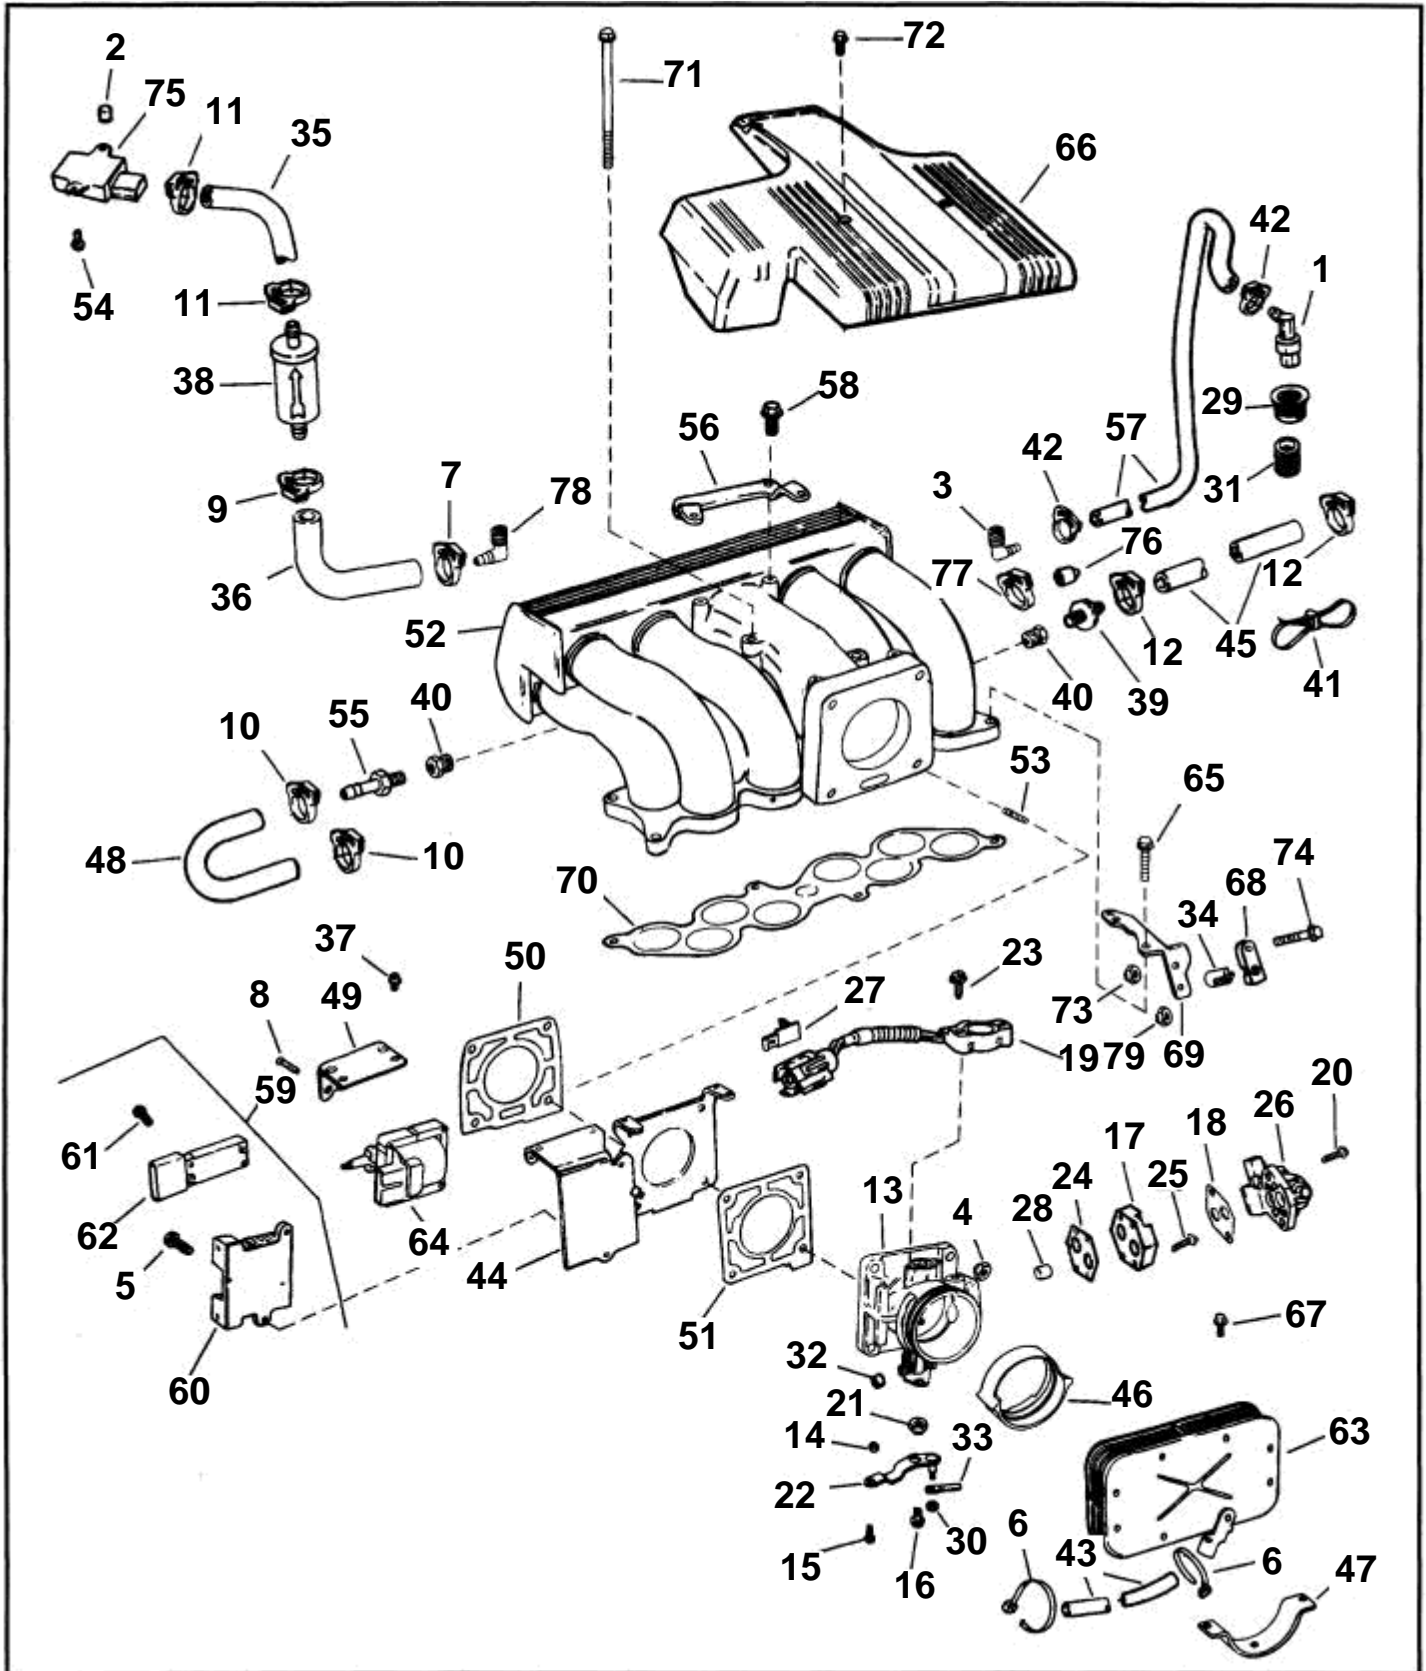

5.0FIPNCACE, 5.0FIPNCBCE, 5.0FIPNCMCE, 5.0FIPNCSCE

5.0FIPNCACE, 5.0FIPNCBCE, 5.0FIPNCMCE, 5.0FIPNCSCCE

REF	PART NO.	QTY	DESCRIPTION	NOTES
1	3852820	1	Valve	
2	3853537	2	Protective cap, MAP sensor screw	
3	3852480	1	Riser, Hose, PCV valve	
4	3852142	4	Nut, Stud, throttle body	
5	3852080	2	Screw, .TFI module to mounting bracket	
6		1	Lock strap, Eng cbl lead, idle air by connector	
7	3852529	1	Clamp, Hose, upper intake manifold to filter	
8	3852168	2	Screw, E-coil & bracket to TFI	
9	3852170	1	Clamp, Hose, filter to intake manifold	Upper
10	3852171	2	Clamp, Pres regulator hose to intake manifold	Upper
11	3852170	2	Clamp, Hose, MAP sensor	
12	3852529	2	Clamp, Hose, reservoir to pulse limiter	
13		1	Throttle body	
14	3852077	1	· Nut, Screw, throttle lever to throttle body	
15	3852066	1	Screw, Lever & pin assy to throttle body	
16	3852212	1	Screw, Throttle lever to throttle body	
17		1	Adapter, Air bypass solenoid	
18		1	Gasket, Throttle air bypass solenoid	
19		1	· Sender	
20	3853614	2	· Screw, Air bypass solenoid	
21	3853627	1	Nut, Shoulder, throttle lever	
22	3850353	1	· Lever, Throttle body	
23	3850986	2	· Screw, Throttle sensor	
24		2	· Gasket, Adapter to solenoid	
25	3853614	2	Screw, Throttle air bypass solenoid	
26		1	· Valve, Throttle air bypass	
27	3853734	1	· Clip, Connector	
28	3853748	1	Filter, Adapter, throttle air bypass solenoid	
29	3853767	1	Grommet, PCV valve	
30	3853729	1	Nut, Throttle cable	
31	3853768	1	Filter, Crankcase vent	
32	3853772	1	Cover, Screw, hex idle air adjustment	
33	3852019	1	Retainer, Throttle cable	
34	3850941	1	Adapter, Throttle cable	
35	3852203	1	Hose, MAP sensor to filter	
36	3853641	1	Hose, Filter to upper intake manifold	
37	3852212	2	Screw, E-coil bracket to TFI bracket	
38	3852224	1	Fuel filter, MAP sensor, vacuum line	
39	3852225	1	Impulse limiter, Upper intake manifold	
40	3852465	1	Bushing, Pres regulator hose to intake manifold	Upper
	3852465	1	Bushing, Pulse limiter to intake manifold	Upper
41	3852486	1	Lock strap, Reservoir vent hose	
42	3852529	2	Clamp, Hose, PCV valve	
43	3853723	1	Hose, Valve cover to arrestor	
44		1	Bracket, TFI module & E-coil	
45	3853582	1	Hose, Reservoir to pulse limiter	
46	3853594	1	Grommet, Flame arrestor, to throttle body	
47	3853595	1	Clamp, Flame arrestor to throttle body	
48	3853619	1	Hose, Pressure regulator	
49	3853625	1	Bracket, Ignition coil to TFI bracket	
50	3853629	1	Gasket, TFI/E-coil mounting bracket	
51	3853630	1	Gasket, TFI/E-coil mounting bracket	
52	3850777	1	Manifold, Upper intake	
53	3852176	4	Stud, Throttle body to upper intake manifold	
54	3852208	2	Screw, MAP sensor to elec components brkt	
55	3853639	1	Fitting, Pressure regulator hose	
56		1	Bracket, Flame arrestor cover, rear	
57		1	Hose, Upper intake manifold to PCV valve	Cut to length (sold by meter)
58	3853661	2	Screw, Bracket, flame arrestor cover	
59		1	Control unit	
60	3854272	1	· Level sensor	
61	3854273	1	· Screw	
62	3854274	1	· Control unit