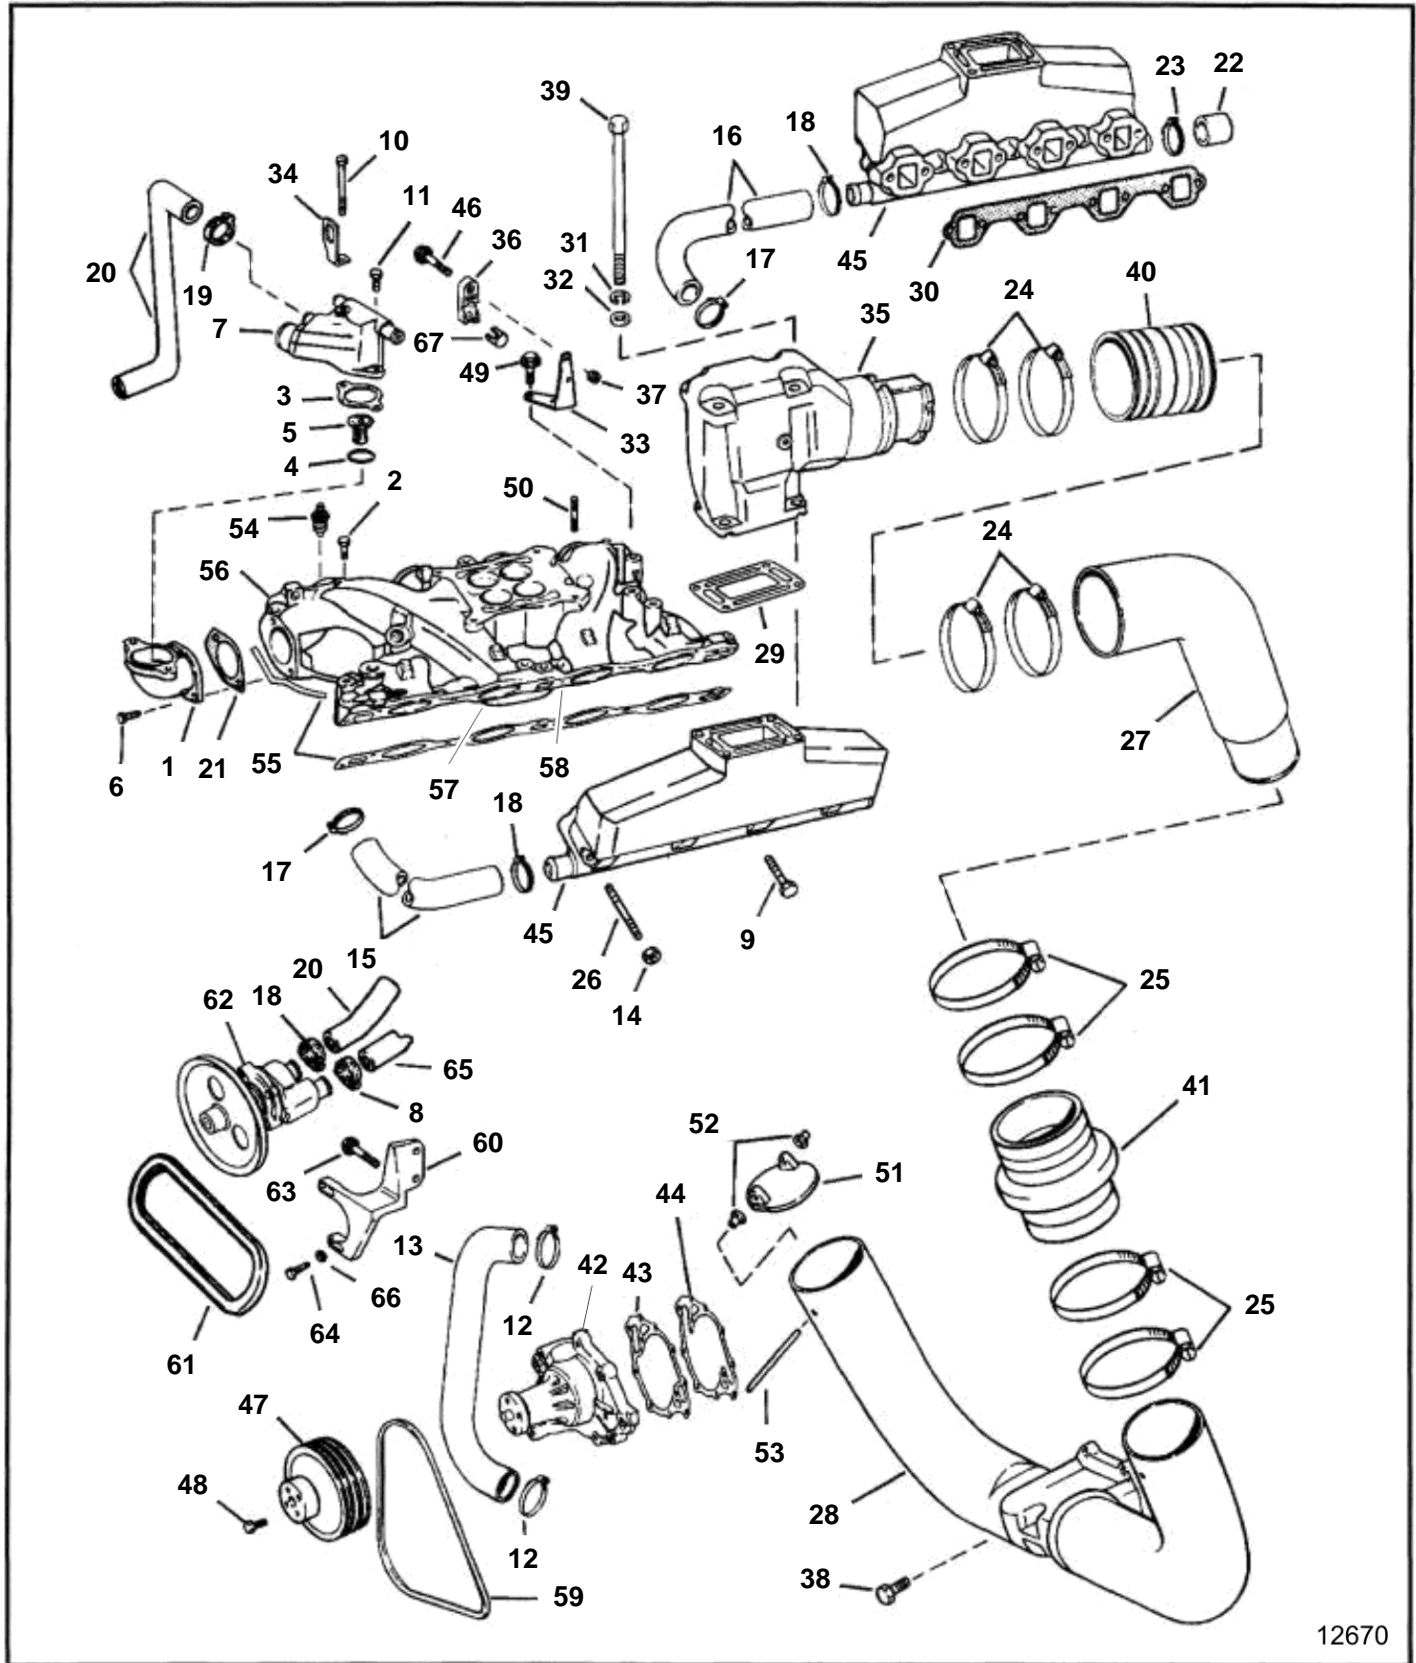

5.0FLPNCA, 5.0FLPNCM

12670

5.0FLPNCA, 5.0FLPNCM

REF	PART NO.	QTY	DESCRIPTION	SEE SEC.	NOTES
1	3853245	1	Adapter, Thermostat hsg		
2	3853036	1	Screw, Intake manifold		
3	3852111	1	Gasket, Thermostat hsg to engine		
4	3852071	1	O-ring, Thermostat		
5	3852216	1	Thermostat, Engine		
6	3853471	2	Screw, Adapter to intake manifold, therm hsg		
7	3850360	1	Thermostat housing, Thermostat hsg		
8	3850422	1	Clamp, Water pump inlet		
9	3853155	6	Screw, Exhaust manifold		
10	3853391	1	Screw, Lift bracket & thermostat hsg, long		
11	3853401	1	Screw, Thermostat hsg to adapter, short		
12	3852098	2	Clamp, Therm hsg to water pump		
13	3852300	1	Hose, Thermostat hsg to water pump		
14	3853404	12	Lock nut, Exhaust manifold to engine		
15	3853633	1	Hose, Thermostat hsg to exhaust manifold		Port
16	3853420	1	Hose, Thermostat hsg to exhaust manifold		Stbd
17	3853780	2	Clamp, To thermostat hsg		
18	3852602	2	Clamp, Exhaust manifold		
19	3852602	1	Clamp, Thermostat inlet		
20	3855637	1	Hose, Water pump to therm hsg		
21	3852456	1	Gasket, Therm adapter to intake manifold		
22	3852476	2	Cap, Exhaust manifold		
23	3852602	2	Clamp, Cap to exhaust manifold		
24	3852604	4	Clamp, Hose, exhaust pipe		
25	3852604	8	Clamp, Hose, exhaust pipe upper to lower		
26	3853434	10	Stud, Exhaust manifold to cylinder head		
27	3850213	2	Exhaust pipe, Upper		290 DP
	3853386	2	Exhaust pipe, Exhaust pipe assy to exhaust elbow		SX
28	3855281	1	Exhaust pipe		SX
	3851000	1	Exhaust pipe		290 DP
29	3850496	2	Gasket, Elbow to exhaust manifold		
			· Bulletin P-25-1-1	P-25-1-1-EN	Riser Gasket Replaced
30	3852455	2	Gasket, Manifold to engine		
31	3852002	8	Lock washer, Exhaust elbow to manifold		
32	3852058	8	Washer, Exhaust elbow to manifold		
33		1	Bracket, Throttle anchor		
34	3852649	1	Bracket, Center lift		
35	3855270	2	Exhaust pipe, Port & starboard		
36	3850266	1	Anchorage, Throttle cable		
37	3852118	1	Nut, Anchor, throttle cable to bracket		
38	3855472	4	Flange screw, Pipe to gimbal		
39	3852830	8	Screw, Elbow to exhaust manifold		
40	3852696	2	Exhaust hose, Exhaust elbow to exhaust pipe		Upper
41	3852741	2	Hose, Upper exhaust pipe to exhaust pipe		
42	3853796	1	Circulation pump		
43		1	· Gasket, Water pump plate		
44	3852824	1	Gasket, Water pump		
45	3852347	2	Exhaust pipe, Exhaust		Port & stbd
46	3852048	1	Screw, Anchor, throttle cable to bracket		
47	3854187	1	Pulley, Water pump		
48	3853390	4	Screw, Water pump pulley to hub		
49	3853428	2	Screw, Bracket, throttle anchor		To intake manifold
50	3853100	4	Stud, Intake manifold		
51		2	Seal, Exhaust pipe		
			· Bulletin P-25-1-2	P-25-1-2-EN	Exhaust Seal Obsolete
52		4	Bushing, Exhaust seal assy to exhaust pipe		
53		2	Pin, Exhaust seal assy to exhaust pipe		
54	3853787	1	Ect sensor, Water temp		
		1	Ect sensor, Water temp, dual station		
55	3853912	1	Inlet gasket kit, Intake		
56	3853910	1	Inlet pipe		
57	3854394	1	· Baffle, Intake manifold		
58	3852421	1	· Screw, Baffle, intake manifold		