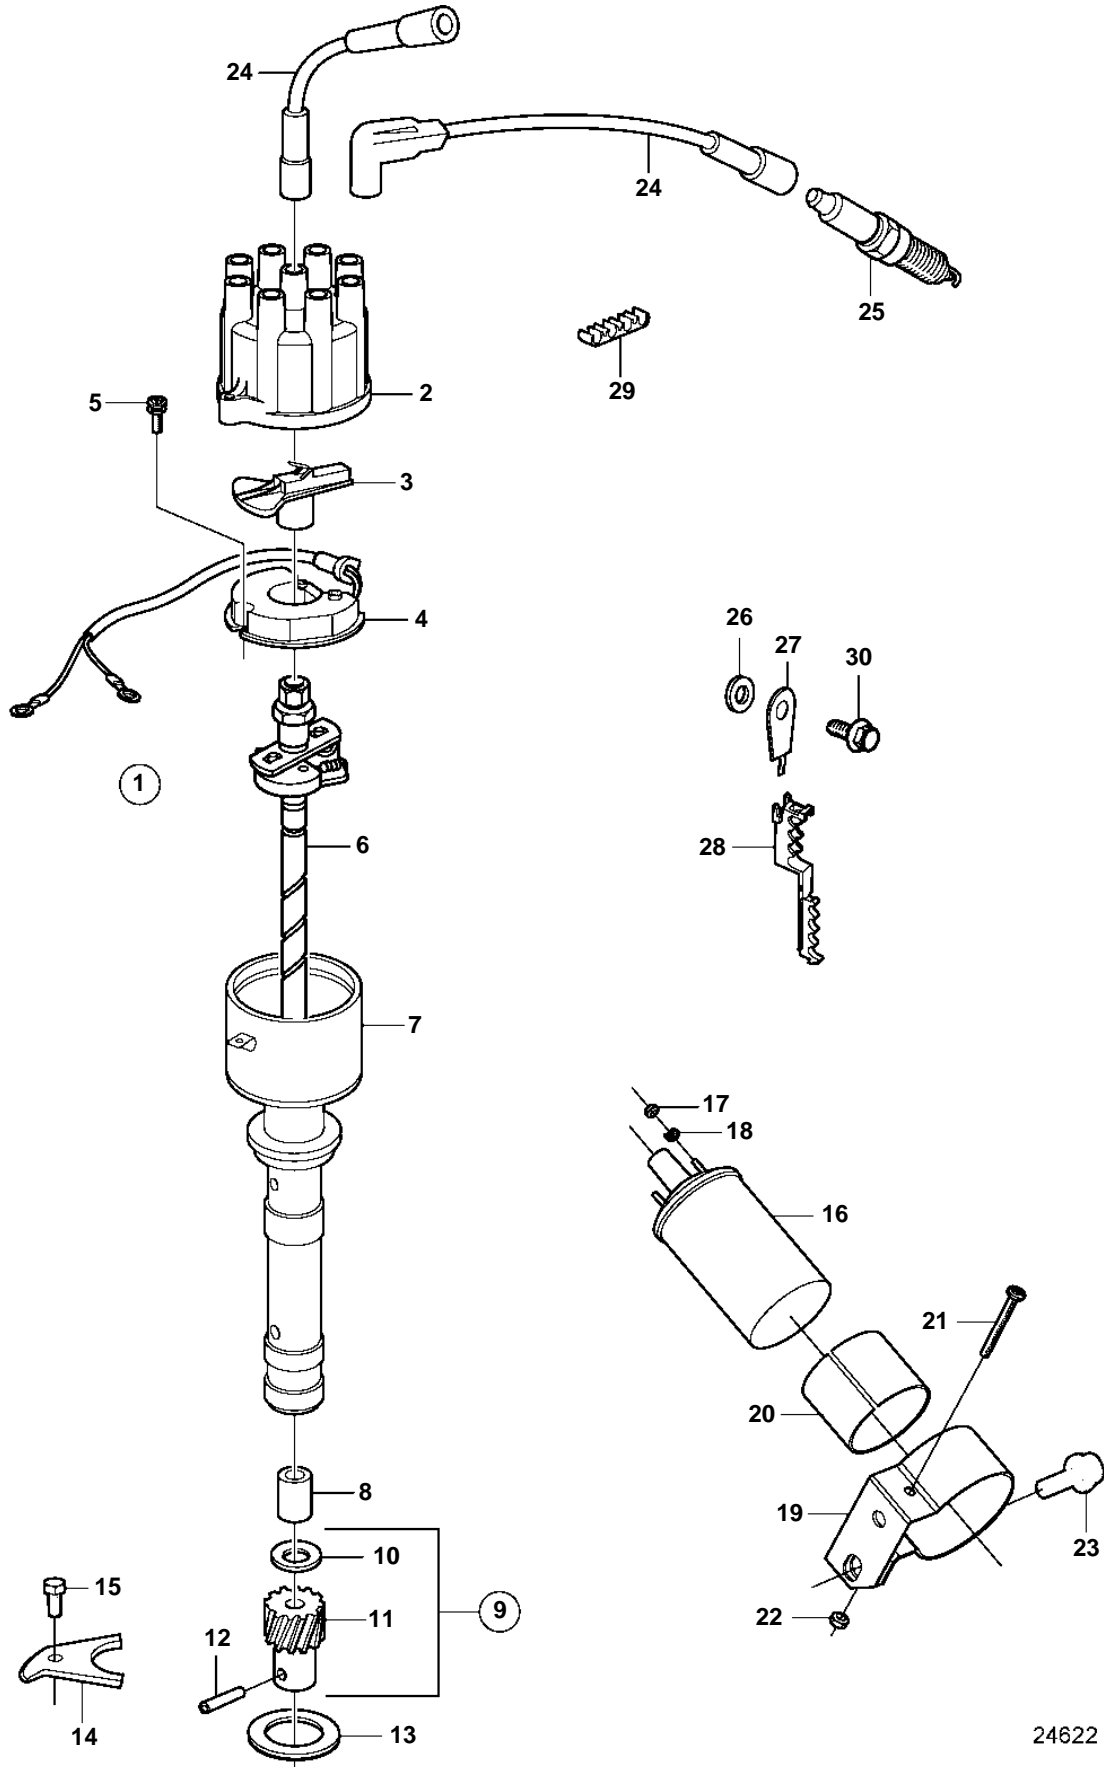

5.0FLPNCA, 5.0FLPNCB, 5.0FLPNCM, 5.0FLPNCS

24622

5.0FLPNCA, 5.0FLPNCB, 5.0FLPNCM, 5.0FLPNCS

REF	PART NO.	QTY	DESCRIPTION	NOTES
1		1	Distributor	
2	3853815	1	• Distributor cap	
3	3853801	1	• Rotor	
4	3854077	1	• Module	
5		2	• Screw	not sold separately
6		1	• Shaft	not sold separately
		1	• Spring kit	
7		1	• Housing	not sold separately
8		1	• Bearing	
9	3853790	1	• Gear set	
10		1	• • Washer	not sold separately
11			• • Gear	not sold separately
12		1	• • Stub axle	not sold separately
13	3852463	1	O-ring	
14	3853078	1	Clamp	
15	3853077	1	Screw	
16	3852217	1	Ignition coil	
17	3852064	2	Nut	
18	3852001	2	Lock washer	
19		1	Clamp	
20	3853236	1	Spacer	
21	3852126	1	Screw	
22	3852079	1	Nut	
23	3853325	1	Screw	
24	3851818	1	Ignition cable kit	
25	3851861	2	Spark plug kit	4 PACK
	3851860	1	Spark plug kit	24 PACK
26	3852116	2	Washer	
27		2	Bracket	
28	3852619	4	Retainer	
29	3852491	2	Retainer	
30	3853419	2	Screw	