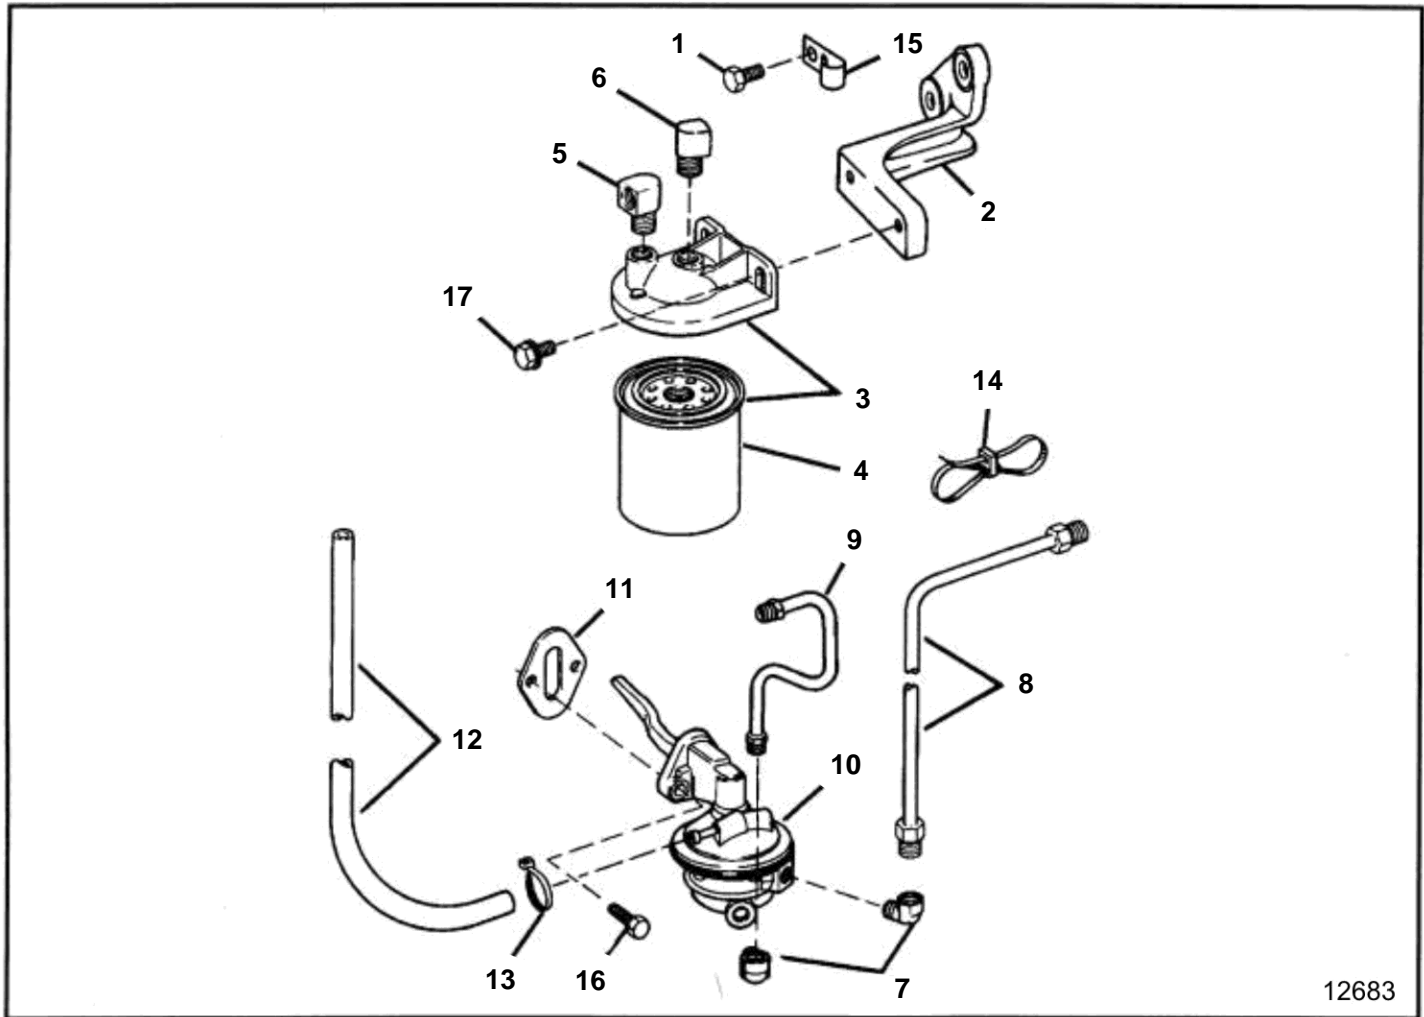

5.0FLPNCA, 5.0FLPNCB, 5.0FLPNCM, 5.0FLPNCS

5.0FLPNCA, 5.0FLPNCB, 5.0FLPNCM, 5.0FLPNCS

REF	PART NO.	QTY	DESCRIPTION	NOTES
1	3853558	2	Flange screw, Fuel filter bracket to cyl head	
2		1	Bracket, Fuel filter to engine	
3	3850861	1	Cover	
4	3851218	1	• Fuel filter	
5	3852014	1	Fitting, Fuel inlet	
6	3852702	1	Fitting, Fuel line to filter	
7	3852525	2	Fitting, Fuel pump, inlet & outlet	
8	3854059	1	Fuel pipe, Pump to carburetor	SX
	3854596	1	Fuel pipe	DP
9	3854024	1	Fuel pipe, Filter to pump	
10	3854053	1	Fuel pump	
11	3852095	1	Gasket, Fuel pump to engine	
12		1	Hose, Overflow, fuel pump to carburetor	
13		1	Lock strap, Overflow hose to fuel pump/carb assy	
14	3852486	3	Lock strap, Overflow hose to fuel line	
15	3852458	1	Clamp, Fuel line to bracket	Cylinder head
16	3853326	2	Screw, Fuel pump to engine	
17	3853557	2	Screw, Fuel filter assy to bracket	