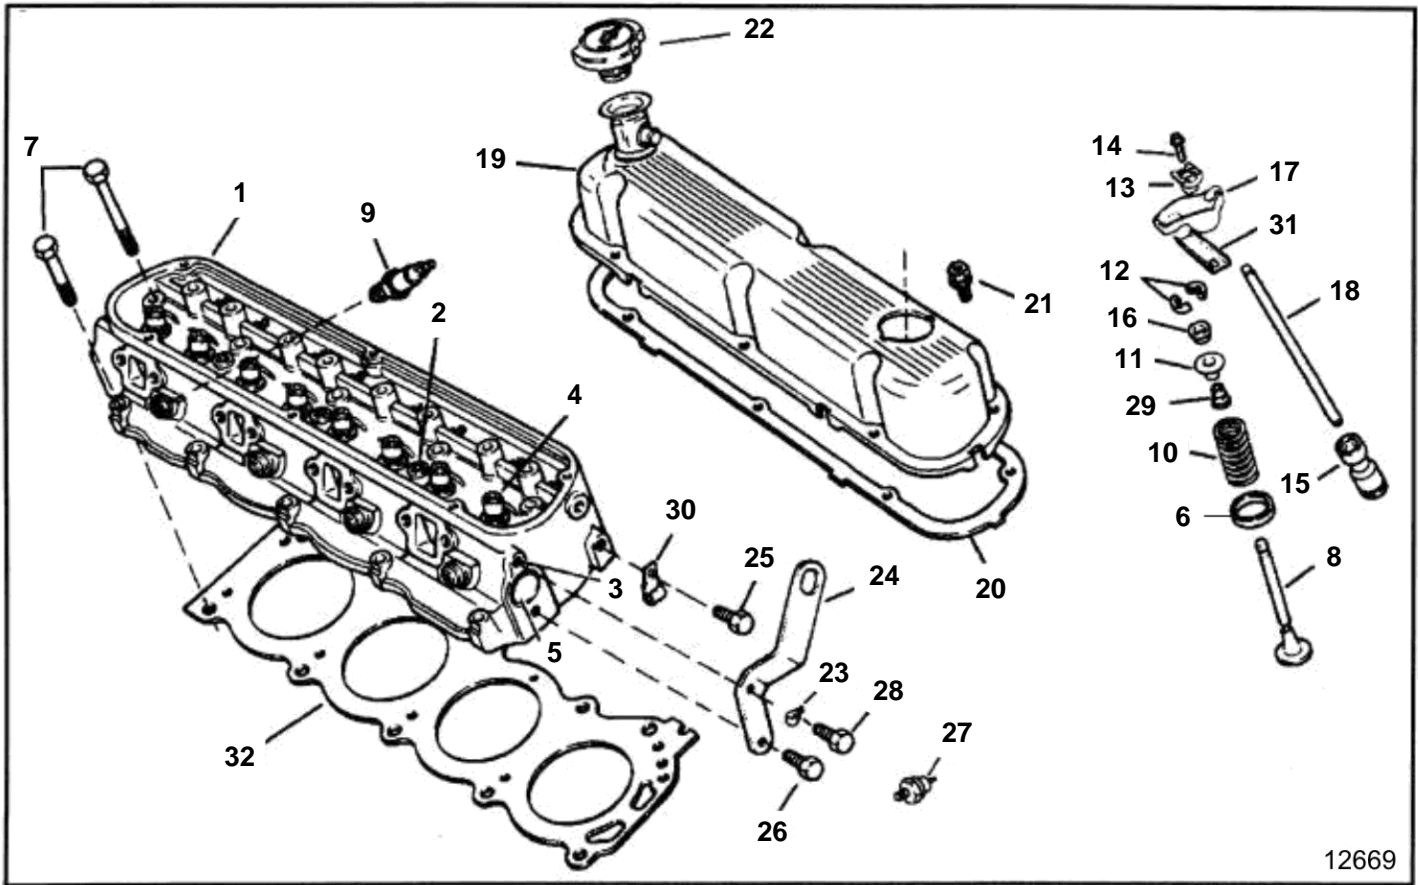

5.0FIPNCACE, 5.0FIPNCBCE, 5.0FIPNCMCE, 5.0FIPNC SCE

12669

5.0FIPNCACE, 5.0FIPNCBCE, 5.0FIPNCMCE, 5.0FIPNCSCCE

REF	PART NO.	QTY	DESCRIPTION	NOTES
1		2	Cylinder head	
2	3853015	3	Cap plug, Core hole	
3	3853016	3	Insert	
4		8	Bushing, Valve guide	
5		2	Cap plug, Core hole	
6		8	Insert, Exhaust valve seat	
7	3852771	10	Bolt, Cylinder head, 2-5/16 in	
	3852772	10	Bolt, Cylinder head, 3-15/16 in	
8	3854337	8	Exhaust valve, Exhaust, standard	
		8	Inlet valve, Intake, standard	
9	3851857	2	Spark plug kit	
	3851866	2	Spark plug kit	replaced by 3851857
10	3853777	8	Valve spring, Exhaust	
	3853778	8	Valve spring, Intake	
11	3852811	8	Retainer, Spring, exhaust	
	3854303	8	Retainer, Spring, intake	
12	3852672	32	Valve cotter, Valve spring retainer	
13	3852671	16	Seat, Valve rocker arm fulcrum	
14	3852814	16	Screw, Rocker arm	
15	3853847	16	Lifter	
16	3852813	8	Sleeve, Valve, spring retainer, intake	
17	3852815	16	Rocker arm	
18	3852816	16	Push rod, Valve	
19		1	Valve cover, Rocker arm, port	
		1	Valve cover, Rocker arm, starboard	
20	3852818	2	Gasket, Valve cover	
21	3853037	12	Screw, Valve cover	
22	3852707	1	Oil filler cap	
23	3852837	1	Clamp, Engine cable assy & knock module	To rear lifting eye mtg screw
24		1	Bracket, Lift, front	
		1	Bracket, Lift, rear	
25	3853419	1	Screw, Clamp, engine cable to cyl head, front	Stbd
26	3853557	2	Screw, Lift bracket to lower engine	Front & rear
27		1	Knock sensor, Engine	
28	3853154	2	Screw, Lift bracket to upper cyl head	
29	3854404	8	Seal, Valve stem, intake	Standard
30	3852434	1	Clamp, Engine cable to cylinder head	Front, stbd
31	3852819	8	Guide, Rocker arm	
32	3853732	2	Cyl.head.gasket	