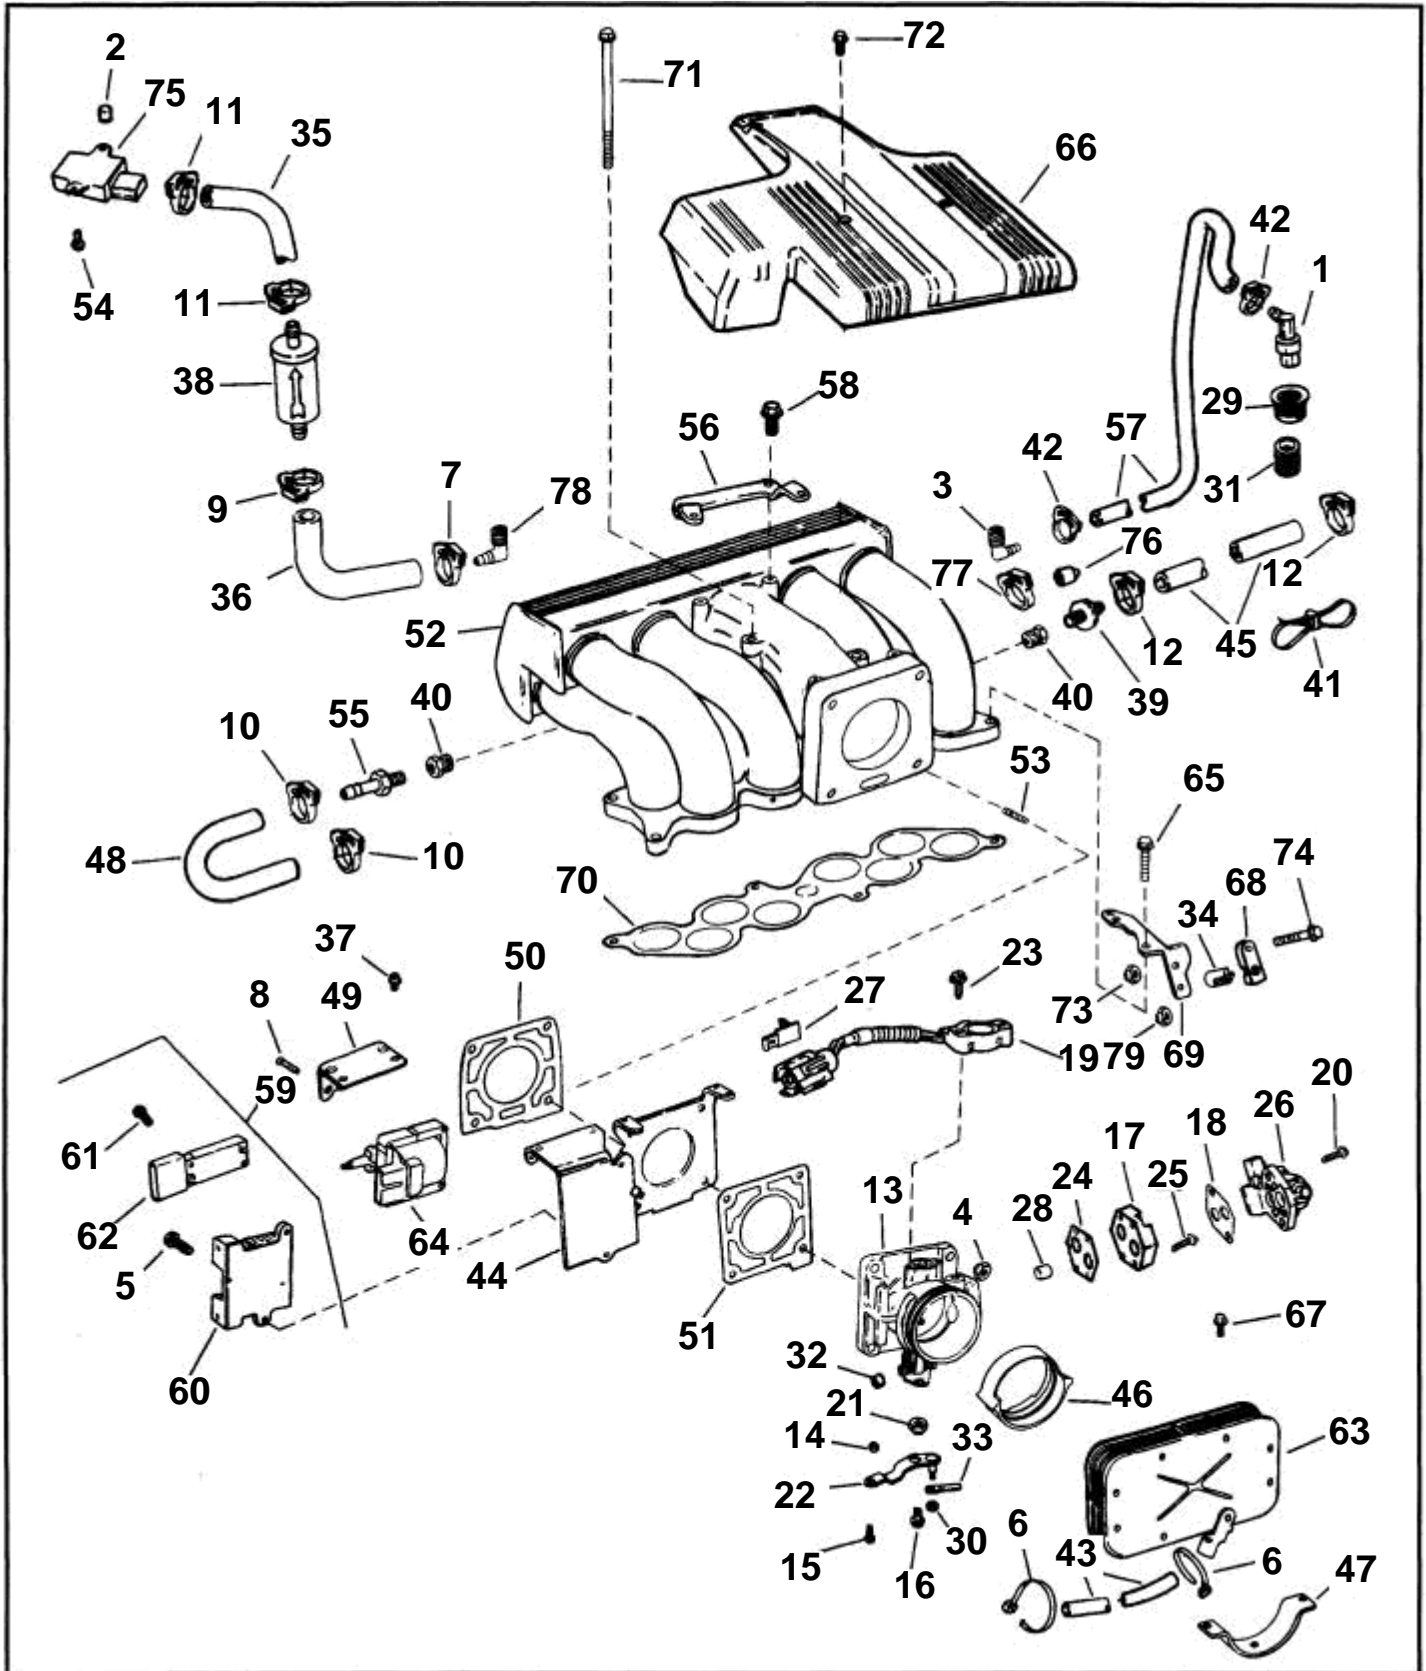

5.0FIPHUBCE, 5.0FIPHUCCE, 5.0FIPHUECE, 5.0FIPHURCE, 5.0FIPHUSCE

5.0FIPHUBCE, 5.0FIPHUCCE, 5.0FIPHUECE, 5.0FIPHURCE, 5.0FIPHUSCE

REF	PART NO.	QTY	DESCRIPTION	NOTES
1		1	Valve	
2	3853537	2	Protective cap, MAP sensor screw	
3	3852480	1	Elbow, Hose, PCV valve	
4	3852142	4	Nut, Stud, throttle body	
5	3852080	2	Screw, .TFI module to mounting bracket	
6		1	Cable tie, Eng cbl lead, idle air by connector	
7	3852529	1	Clamp, Hose, upper intake manifold to filter	
8	3852168	2	Screw, E-coil & bracket to TFI	
9	3852170	1	Clamp, Hose, filter to intake manifold	Upper
10	3852171	2	Clamp, Pres regulator hose to intake manifold	Upper
11	3852170	2	Clamp, Hose, MAP sensor	
12	3852529	2	Clamp, Hose, reservoir to pulse limiter	
13		1	Throttle body	
14	3852077	1	· Nut, Screw, throttle lever to throttle body	
15	3852066	1	Screw, Lever & pin assy to throttle body	
16	3852212	1	Screw, Throttle lever to throttle body	
17		1	Adapter, Air bypass solenoid	
18		1	Gasket, Throttle air bypass solenoid	
19	3850988	1	· Sensor	
20	3853614	2	· Screw, Air bypass solenoid	
21	3853627	1	Nut, Shoulder, throttle lever	
22	3850353	1	· Bracket, Throttle body	
23		2	· Screw, Throttle sensor	
24		2	· Gasket, Adapter to solenoid	
25	3853614	2	Screw, Throttle air bypass solenoid	
26	3850987	1	· Valve, Throttle air bypass	
27		1	· Clip, Connector	
28	3853748	1	Filter, Adapter, throttle air bypass solenoid	
29	3853767	1	Grommet, PCV valve	
30	3853729	1	Nut, Throttle cable	
31	3853768	1	Filter, Crankcase vent	
32	3853772	1	Cardboard tube, Screw, hex idle air adjustment	
33	3852019	1	Retainer, Throttle cable	
34	3850941	1	Adapter, Throttle cable	
35	3852203	1	Hose, MAP sensor to filter	
36	3853641	1	Hose, Filter to upper intake manifold	
37	3852212	2	Screw, E-coil bracket to TFI bracket	
38	3852224	1	Filter, MAP sensor, vacuum line	
39	3852225	1	Impulse limiter, Upper intake manifold	
40	3852465	1	Bushing, Pres regulator hose to intake manifold	Upper
	3852465	1	Bushing, Pulse limiter to intake manifold	Upper
41	3852486	1	Lock strap, Reservoir vent hose	
42	3852529	2	Clamp, Hose, PCV valve	
43	3853723	1	Hose, Valve cover to arrestor	
44	3853763	1	Bracket, TFI module & E-coil	
45	3853582	1	Hose, Reservoir to pulse limiter	
46	3853594	1	Grommet, Flame arrestor, to throttle body	
47	3853595	1	Clamp, Flame arrestor to throttle body	
48	3853619	1	Hose, Pressure regulator	
49		1	Bracket, Ignition coil to TFI bracket	
50	3853629	1	Gasket, TFI/E-coil mounting bracket	
51	3853630	1	Gasket, TFI/E-coil mounting bracket	
52		1	Inlet pipe, Upper intake	
53	3852176	4	Stud, Throttle body to upper intake manifold	
54	3852208	2	Screw, MAP sensor to elec components brkt	
55	3853639	1	Fitting, Pressure regulator hose	
56	3853652	1	Bracket, Flame arrestor cover, rear	
57		1	Hose, Upper intake manifold to PCV valve	Cut to length (sold by meter)
58	3853661	2	Screw, Bracket, flame arrestor cover	
59		1	Control unit	
60	3854272	1	· Level sensor	
61		1	· Screw	
62	3854274	1	· Control unit	