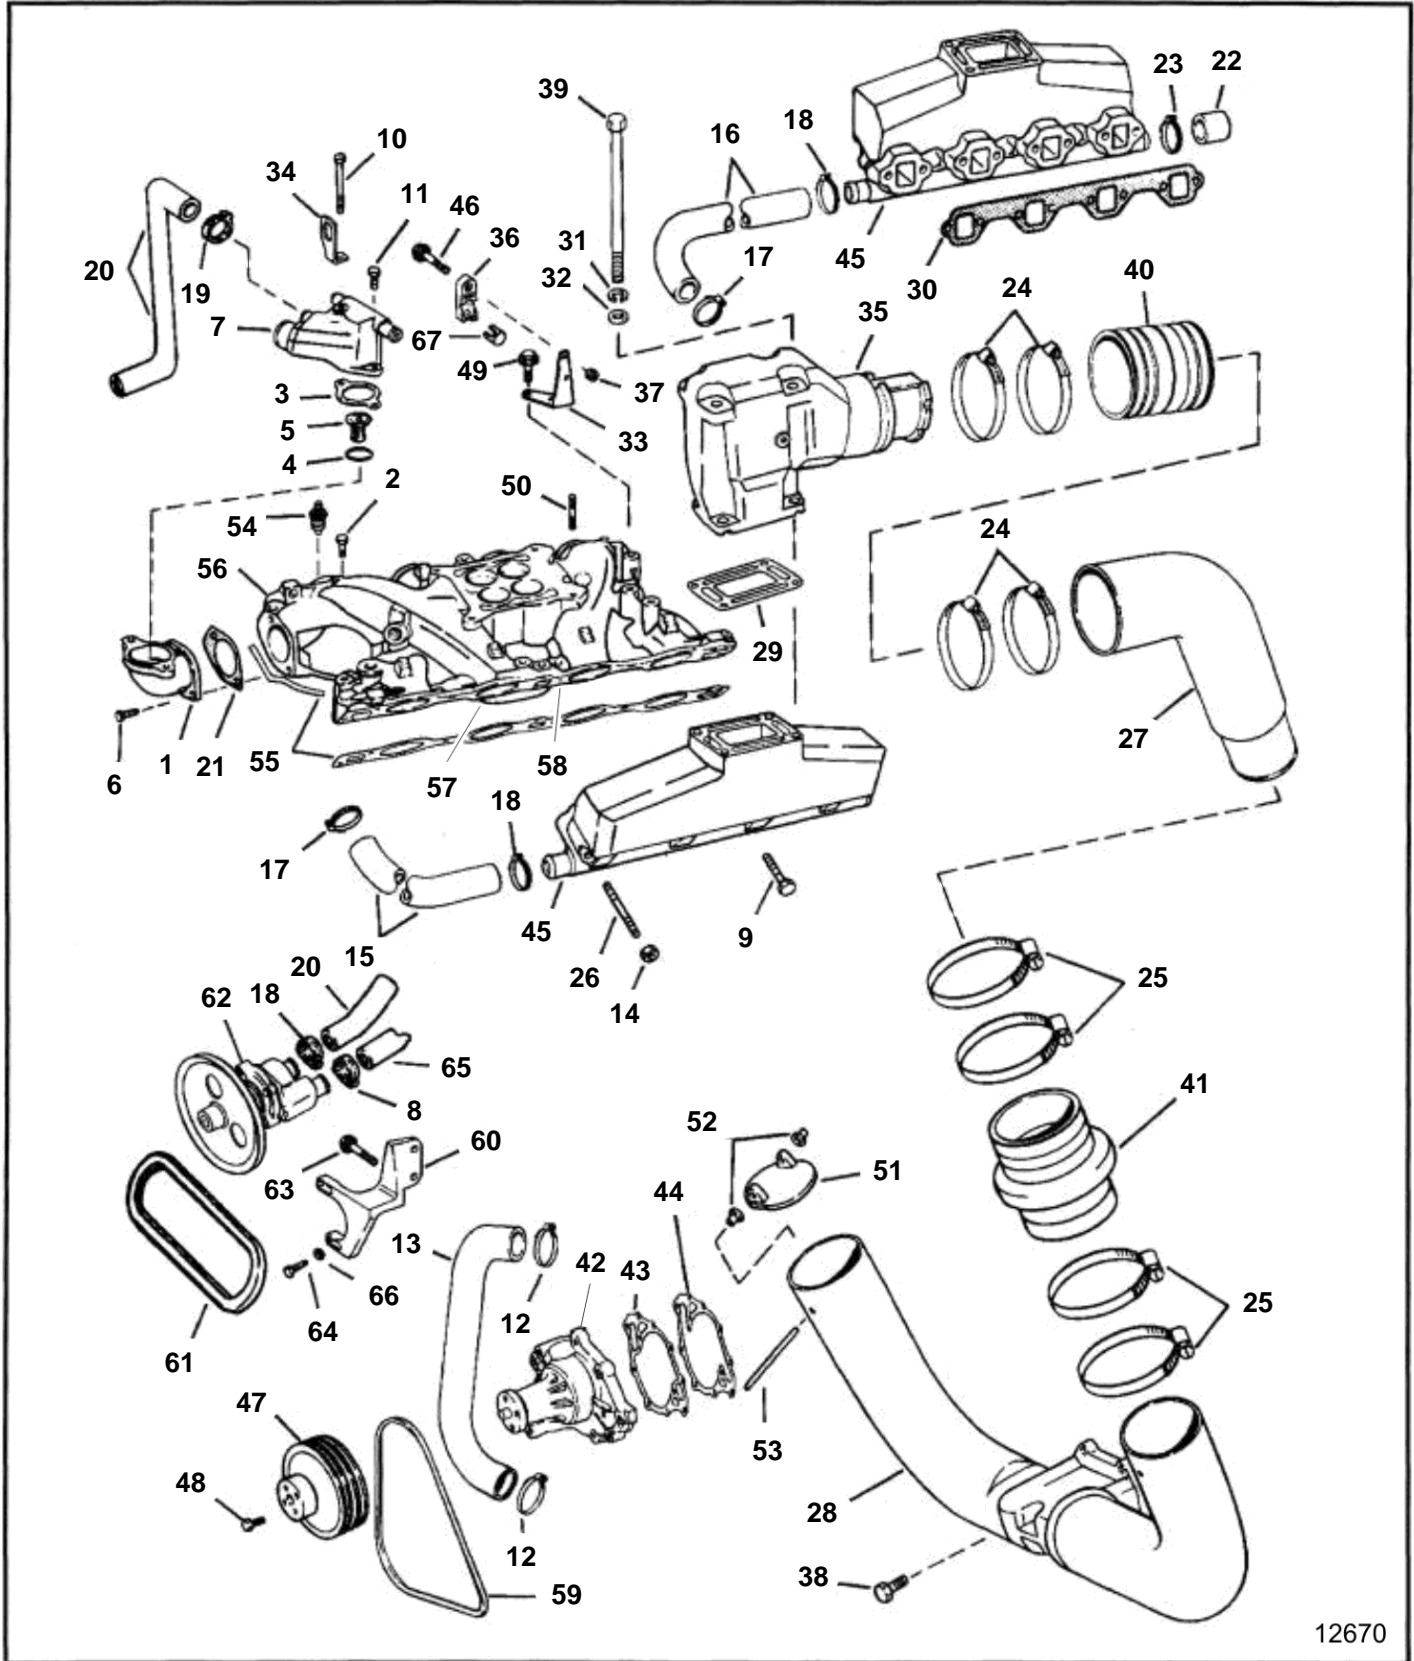

5.0FLPHUB, 5.0FLPHUC, 5.0FLPHUE, 5.0FLPHUR, 5.0FLPHUS

5.0FLPHUB, 5.0FLPHUC, 5.0FLPHUE, 5.0FLPHUR, 5.0FLPHUS

REF	PART NO.	QTY	DESCRIPTION	SEE SEC.	NOTES
1	3853245	1	Adapter, Thermostat hsg		
2	3853036	1	Bolt, Intake manifold		
3	3852111	1	Gasket, Thermostat hsg to engine		
4	3852071	1	O-ring, Thermostat		
5	3852216	1	Thermostat, Engine		
6	3853471	2	Screw, Adapter to intake manifold, therm hsg		
7	3850360	1	Housing, Thermostat hsg		
8	3850422	1	Hose clamp, Water pump inlet		
9	3853155	6	Screw, Exhaust manifold		
10	3853391	1	Screw, Lift bracket & thermostat hsg, long		
11	3853401	1	Screw, Thermostat hsg to adapter, short		
12	3852098	2	Hose clamp, Therm hsg to water pump		
13	3852300	1	Hose, Thermostat hsg to water pump		
14	3853404	12	Nut, Exhaust manifold to engine		
15	3853633	1	Hose, Thermostat hsg to exhaust manifold		Port
16	3853420	1	Hose, Thermostat hsg to exhaust manifold		Stbd
17	3853780	2	Hose clamp, To thermostat hsg		
18	3852602	2	Hose clamp, Exhaust manifold		
19	3852602	1	Hose clamp, Thermostat inlet		
20	3855637	1	Hose, Water pump to therm hsg		
21	3852456	1	Gasket, Therm adapter to intake manifold		
22	3852476	2	Cardboard tube, Exhaust manifold		
23	3852602	2	Hose clamp, Cap to exhaust manifold		
24	3852604	4	Hose clamp, Hose, exhaust pipe		
25	3852604	8	Hose clamp, Hose, exhaust pipe upper to lower		
26	3853434	10	Stud, Exhaust manifold to cylinder head		
27	3850213	2	Exhaust pipe, Upper		290 DP
	3853386	2	Exhaust pipe, Exhaust pipe assy to exhaust elbow		SX
28	3855281	1	Exhaust pipe kit		SX
	3851000	1	Exhaust pipe		290 DP
29	3850496	2	Gasket, Elbow to exhaust manifold		
			· Bulletin P-25-1-1	P-25-1-1-EN	Riser Gasket Replaced
30	3852455	2	Gasket, Manifold to engine		
31	3852002	8	Spring washer, Exhaust elbow to manifold		
32	3852058	8	Washer, Exhaust elbow to manifold		
33	3850223	1	Bracket, Throttle anchor		
34	3852649	1	Bracket, Center lift		
35	3855270	2	Exhaust pipe, Port & starboard		
			· Bulletin P-25-1-5	P-25-1-5-EN	Riser Extension Kit
36	3850266	1	Anchor, Throttle cable		
37	3852118	1	Nut, Anchor, throttle cable to bracket		
38	3855472	4	Screw, Pipe to gimbal		
39	3852830	8	Screw, Elbow to exhaust manifold		
40	3852696	2	Hose, Exhaust elbow to exhaust pipe		Upper
41	3852741	2	Hose, Upper exhaust pipe to exhaust pipe		
42	3853796	1	Pump		
43		1	· Gasket, Water pump plate		
44	3852824	1	Gasket, Water pump		
45	3852347	2	Exhaust manifold, Exhaust		Port & stbd
46	3852048	1	Screw, Anchor, throttle cable to bracket		
47	3854187	1	Pulley, Water pump		
48	3853390	4	Screw, Water pump pulley to hub		
49	3853428	2	Screw, Bracket, throttle anchor		To intake manifold
50	3853074	4	Stud, Intake manifold		
51		2	Seal, Exhaust pipe		
			· Bulletin P-25-1-2	P-25-1-2-EN	Exhaust Seal Obsolete
52		4	Bushing, Exhaust seal assy to exhaust pipe		
53		2	Pin, Exhaust seal assy to exhaust pipe		
54	3853787	1	Temperature sensor, Water temp		
		1	Bracket, Water temp, dual station		
55		1	Intake gasket kit, Intake		
56		1	Manifold		
57		1	· Baffle, Intake manifold		