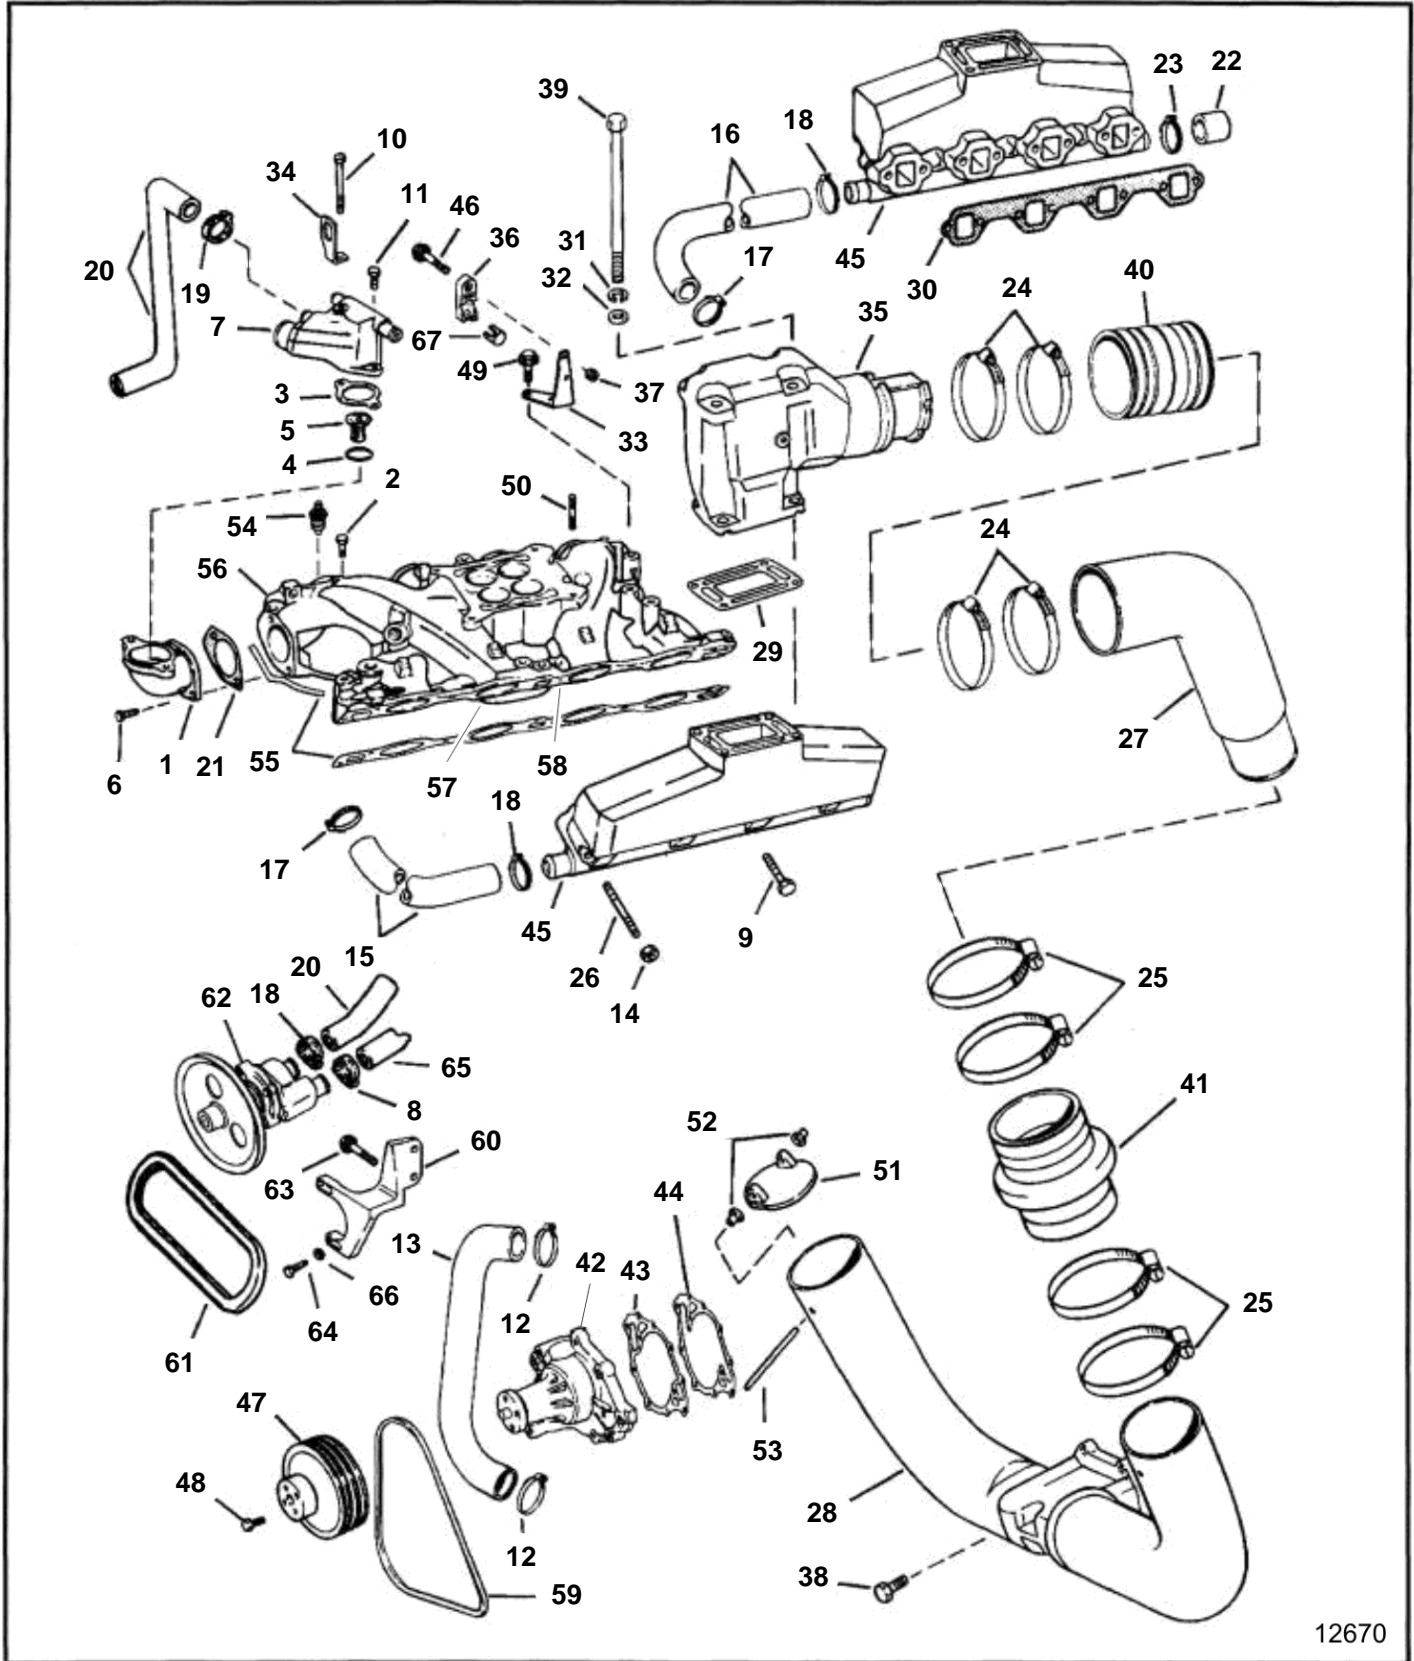

5.8FLIHUB, 5.8FLIHUE, 5.8FLPHUB, 5.8FLPHUC, 5.8FLPHUE, 5.8FLPHUR, 5.8FLPHUS

12670

5.8FLIHUB, 5.8FLIHUE, 5.8FLPHUB, 5.8FLPHUC, 5.8FLPHUE, 5.8FLPHUR, 5.8FLPHUS

REF	PART NO.	QTY	DESCRIPTION	SEE SEC.	NOTES
1	3853245	1	Adapter, Thermostat hsg		
2	3853036	1	Bolt, Intake manifold		
3	3852111	1	Gasket, Thermostat hsg to engine		
4	3852071	1	O-ring, Thermostat		
5	3852216	1	Thermostat, Engine		
6	3853471	2	Screw, Adapter to intake manifold, therm hsg		
7	3850360	1	Housing, Thermostat hsg		
8	3850422	1	Hose clamp, Water pump inlet		
9	3853155	6	Screw, Exhaust manifold		
10	3853391	1	Screw, Lift bracket & thermostat hsg, long		
11	3853401	1	Screw, Thermostat hsg to adapter, short		
12	3852098	2	Hose clamp, Therm hsg to water pump		
13	3852300	1	Hose, Thermostat hsg to water pump		
14	3853404	12	Nut, Exhaust manifold to engine		
15	3853633	1	Hose, Thermostat hsg to exhaust manifold		Port
16	3853420	1	Hose, Thermostat hsg to exhaust manifold		Stbd
17	3853780	2	Hose clamp, To thermostat hsg		
18	3852602	2	Hose clamp, Exhaust manifold		
19	3852602	1	Hose clamp, Thermostat inlet		
20	3852287	1	Hose, Water pump to therm hsg		
21	3852456	1	Gasket, Therm adapter to intake manifold		
22	3852476	2	Cardboard tube, Exhaust manifold		
23	3852602	2	Hose clamp, Cap to exhaust manifold		
24	3852604	4	Hose clamp, Hose, exhaust pipe		
25	3852604	8	Hose clamp, Hose, exhaust pipe upper to lower		
26	3853434	10	Stud, Exhaust manifold to cylinder head		
27	3850213	2	Exhaust pipe, Upper		290 DP
	3853386	2	Exhaust pipe, Exhaust pipe assy to exhaust elbow		SX
28	3855281	1	Exhaust pipe kit		SX
	3851000	1	Exhaust pipe		290 DP
29	3850496	2	Gasket, Elbow to exhaust manifold		
			· Bulletin P-25-1-1	P-25-1-1-EN	Riser Gasket Replaced
30	3852455	2	Gasket, Manifold to engine		
31	3852002	8	Spring washer, Exhaust elbow to manifold		
32	3852058	8	Washer, Exhaust elbow to manifold		
33		1	Bracket, Throttle anchor		
34	3852649	1	Bracket, Center lift		
35	3855270	2	Exhaust pipe, Port & starboard		
			· Bulletin P-25-1-5	P-25-1-5-EN	Riser Extension Kit
36	3850266	1	Anchor, Throttle cable		
37	3852118	1	Nut, Anchor, throttle cable to bracket		
38	3855472	4	Screw, Pipe to gimbal		
39	3852830	8	Screw, Elbow to exhaust manifold		
40	3852696	2	Hose, Exhaust elbow to exhaust pipe		Upper
41	3852741	2	Hose, Upper exhaust pipe to exhaust pipe		
42	3853796	1	Pump		
43		1	· Gasket, Water pump plate		
44	3852824	1	Gasket, Water pump		
45	3852347	2	Exhaust manifold, Exhaust		Port & stbd
46	3852048	1	Screw, Anchor, throttle cable to bracket		
47	3854187	1	Pulley, Water pump		
48	3853390	4	Screw, Water pump pulley to hub		
49	3853428	2	Screw, Bracket, throttle anchor		To intake manifold
50	3853100	4	Stud, Intake manifold		
51		2	Seal, Exhaust pipe		
			· Bulletin P-25-1-2	P-25-1-2-EN	Exhaust Seal Obsolete
52		4	Bushing, Exhaust seal assy to exhaust pipe		
53		2	Pin, Exhaust seal assy to exhaust pipe		
54		1	Tank, Water temp		
		1	Bracket, Water temp, dual station		
55	3853913	1	Intake gasket kit, Intake		
56	3853911	1	Inlet pipe		
57	3854396	1	· Baffle, Intake manifold