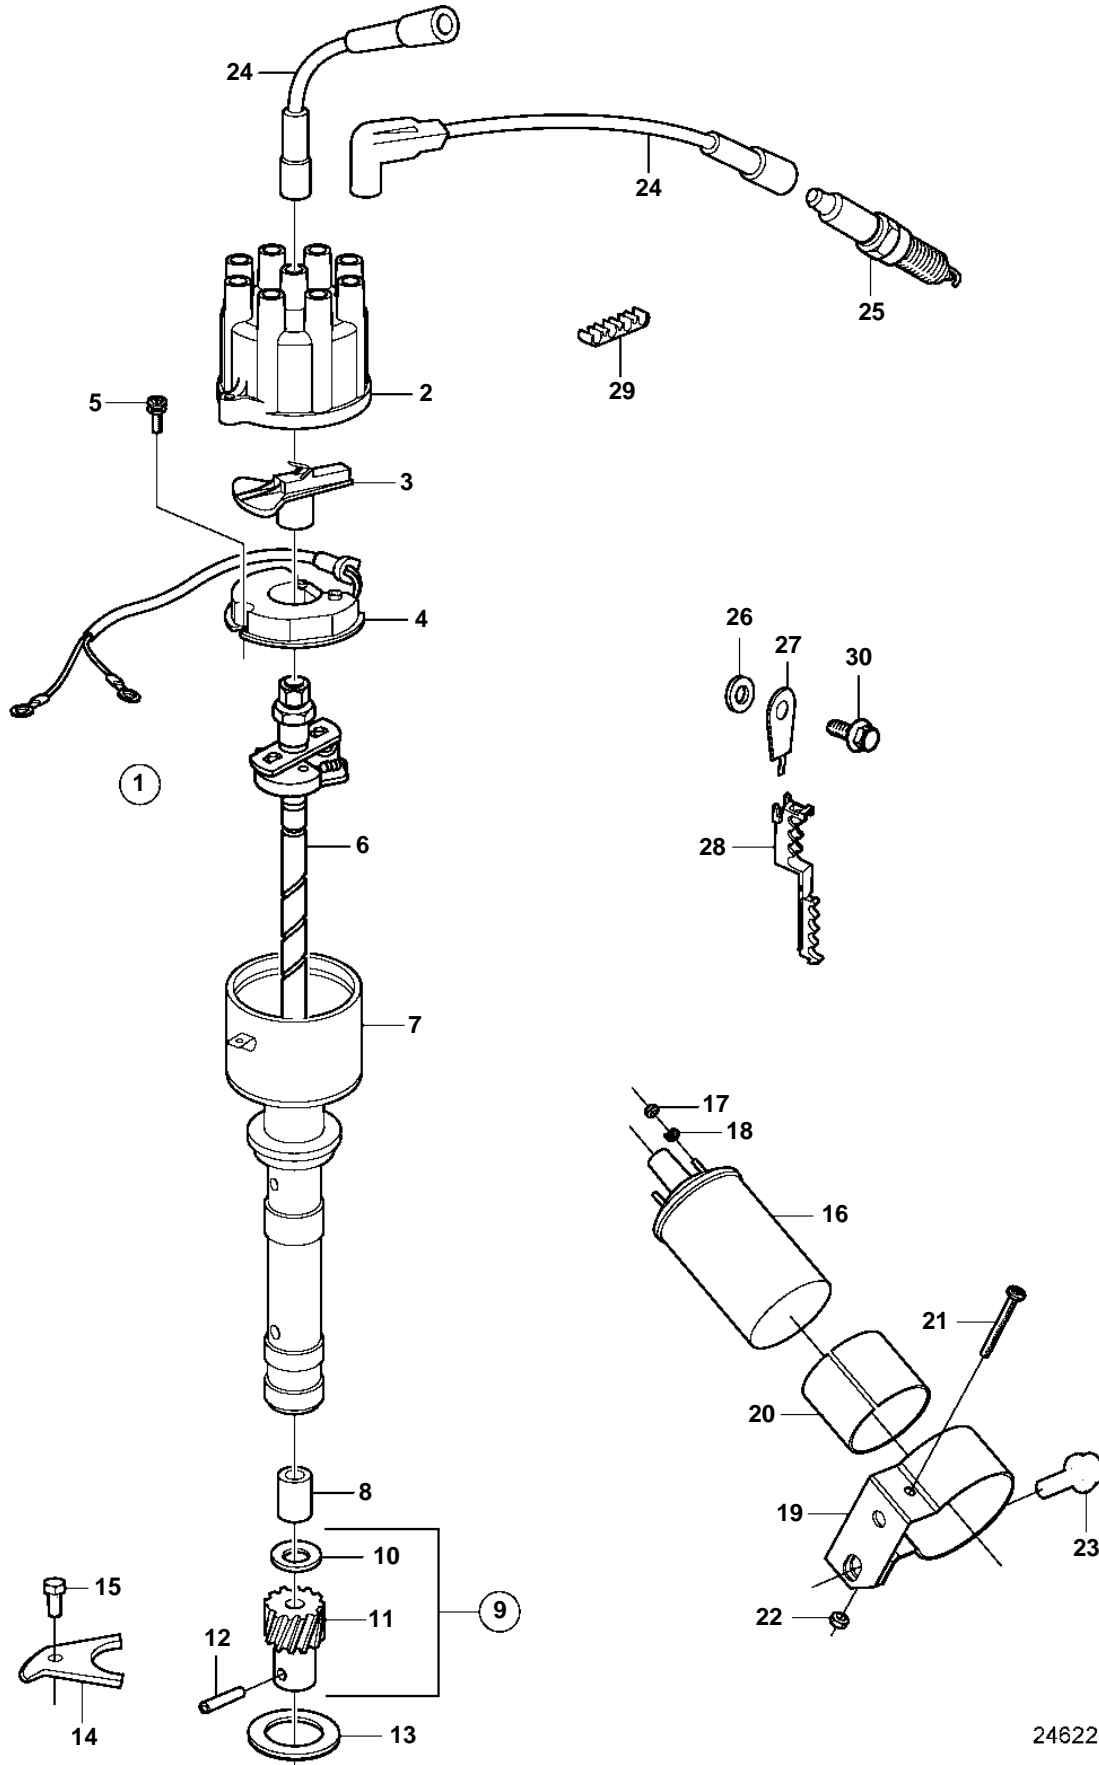

5.8FLIHUB, 5.8FLIHUE, 5.8FLPHUB, 5.8FLPHUC, 5.8FLPHUE, 5.8FLPHUR, 5.8FLPHUS

24622

5.8FLIHUB, 5.8FLIHUE, 5.8FLPHUB, 5.8FLPHUC, 5.8FLPHUE, 5.8FLPHUR, 5.8FLPHUS

REF	PART NO.	QTY	DESCRIPTION	NOTES
1		1	Distributor	
2	3853815	1	• Distributor cap	
3	3853801	1	• Rotor	
4	3854077	1	• Module	
5		2	• Screw	not sold separately
6		1	• Shaft	not sold separately
		1	• Spring kit	
7		1	• Housing	not sold separately
8		1	• Bearing	
9		1	• Gear	
10		1	• • Washer	not sold separately
11			• • Gear	not sold separately
12		1	• • Stub axle	not sold separately
13	3852463	1	O-ring	
14	3853078	1	Clamp	
15	3853077	1	Screw	
16	3852217	1	Coil	
17	3852064	2	Nut	
18	3852001	2	Spring washer	
19		1	Clamp	
20	3853236	1	Spacer	
21	3852126	1	Screw	
22	3852079	1	Nut	
23	3853325	1	Screw	
24	3851818	1	Ignition cable kit	
25	3851861	2	Spark plug kit	4 PACK
	3851860	1	Spark plug kit	24 PACK
26	3852116	2	Washer	
27	3852826	2	Bracket	
28	3852619	4	Retainer	
29	3852491	2	Retainer	
30	3853419	2	Screw	