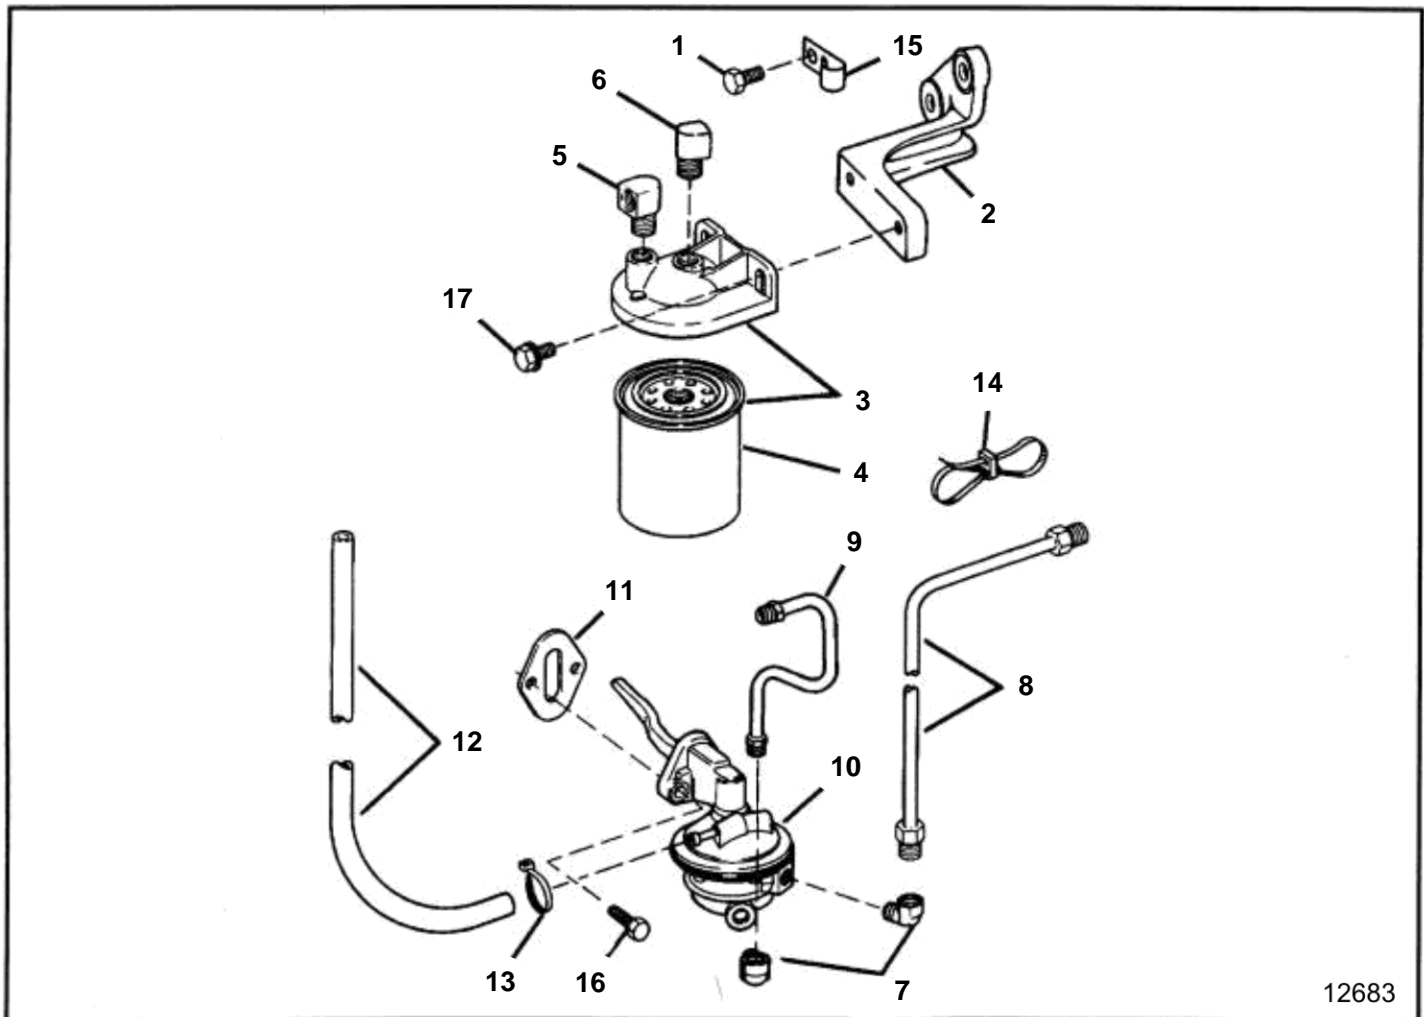

5.8FLIHUB, 5.8FLIHUE, 5.8FLPHUB, 5.8FLPHUC, 5.8FLPHUE, 5.8FLPHUR, 5.8FLPHUS

5.8FLIHUB, 5.8FLIHUE, 5.8FLPHUB, 5.8FLPHUC, 5.8FLPHUE, 5.8FLPHUR, 5.8FLPHUS

REF	PART NO.	QTY	DESCRIPTION	NOTES
1	3853558	2	Screw, Fuel filter bracket to cyl head	
2	3853379	1	Bracket, Fuel filter to engine	
3	3850861	1	Kit	
4	3851218	1	· Fuel filter	
5	3852014	1	Fitting, Fuel inlet	
6	3852702	1	Fitting, Fuel line to filter	
7	3852525	2	Fitting, Fuel pump, inlet & outlet	
8	3854058	1	Fuel pipe, Pump to carburetor	
9	3854024	1	Fuel pipe, Filter to pump	
10	3854053	1	Pump	
11	3852095	1	Gasket, Fuel pump to engine	
12	3854242	1	Hose, Overflow, fuel pump to carburetor	
13		1	Cable tie, Overflow hose to fuel pump/carb assy	
14	3852486	3	Lock strap, Overflow hose to fuel line	
15	3853261	1	Clamp, Fuel line to bracket	Cylinder head
16	3853326	2	Screw, Fuel pump to engine	
17	3853557	2	Screw, Fuel filter assy to bracket	