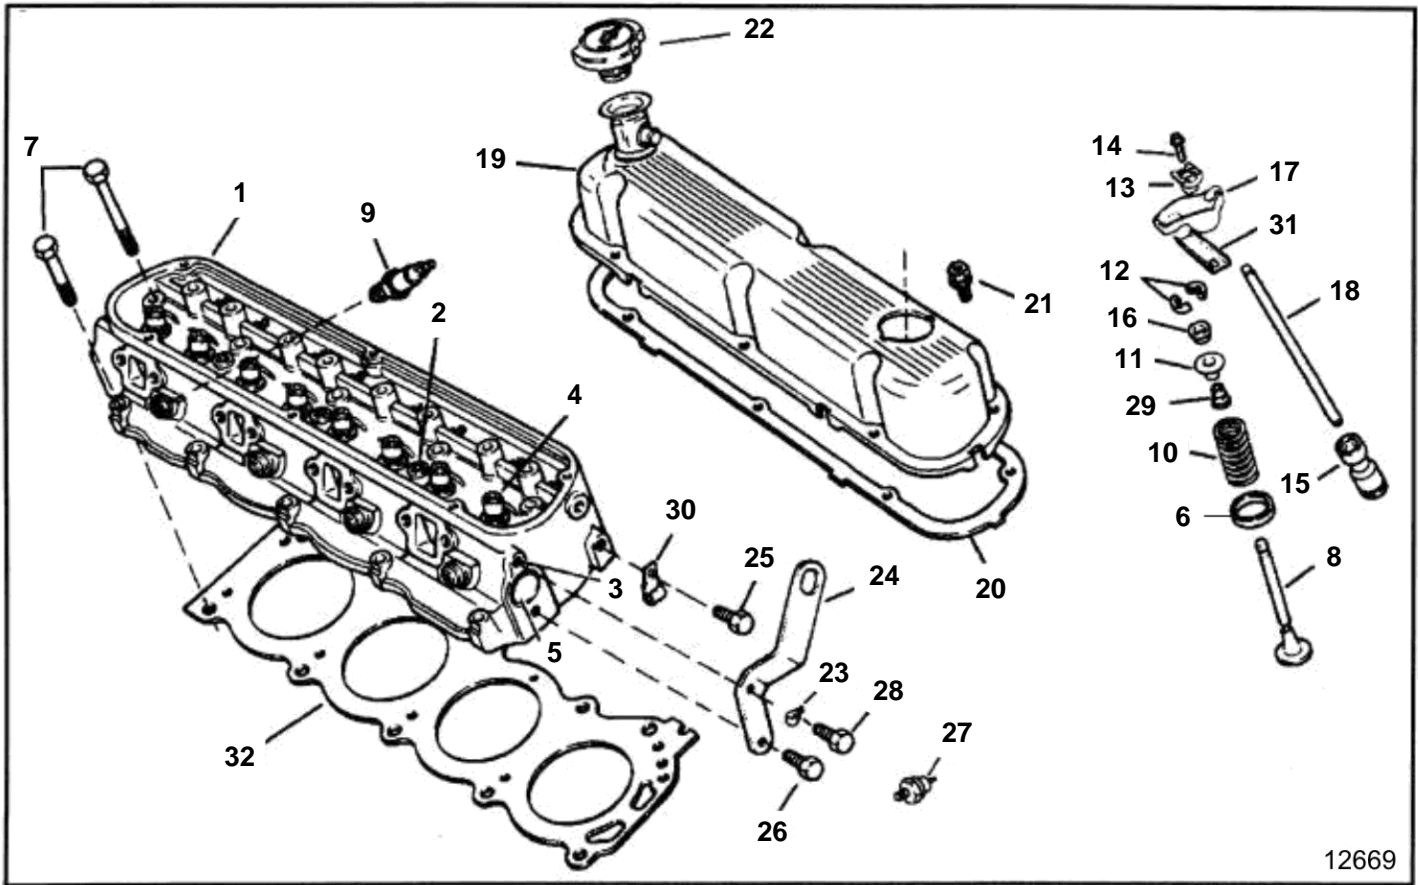

5.0FIPHUBCE, 5.0FIPHUCCE, 5.0FIPHUECE, 5.0FIPHURCE, 5.0FIPHUSCE

12669

## 5.0FIPHUBCE, 5.0FIPHUCCE, 5.0FIPHUECE, 5.0FIPHURCE, 5.0FIPHUSCE

REF	PART NO.	QTY	DESCRIPTION	NOTES
1	3854339	2	Head	
2	3853015	3	Cap plug, Core hole	
3	3853016	3	Insert	
4	3853017	8	Bushing, Valve guide	
5		2	Cap plug, Core hole	
6		8	Insert, Exhaust valve seat	
7	3852771	10	Bolt, Cylinder head, 2-5/16 in	
	3852772	10	Bolt, Cylinder head, 3-15/16 in	
8	3854337	8	Valve, Exhaust, standard	
	3854338	8	Valve, Intake, standard	
9	3851857	2	Spark plug kit	
	3851866	2	Spark plug kit	replaced by 3851857
10	3853777	8	Spring, Exhaust	
	3853778	8	Spring, Intake	
11	3852811	8	Retainer, Spring, exhaust	
	3854303	8	Retainer, Spring, intake	
12	3852672	32	Valve cotter, Valve spring retainer	
13	3852671	16	Spring seat, Valve rocker arm fulcrum	
14		16	Bolt, Rocker arm	
15	3853847	16	Tappet	
16	3852813	8	Sleeve, Valve, spring retainer, intake	
17	3852815	16	Arm	
18	3852816	16	Push rod, Valve	
19	3853907	1	Valve cover, Rocker arm, port	
	3854236	1	Valve cover, Rocker arm, starboard	
20		2	Gasket, Valve cover	
21	3853037	12	Screw, Valve cover	
22	3852707	1	Oil filler cap	
23	3852837	1	Clamp, Engine cable assy & knock module	To rear lifting eye mtg screw
24		1	Bracket, Lift, front	
	3853631	1	Bracket, Lift, rear	
25	3853419	1	Screw, Clamp, engine cable to cyl head, front	Stbd
26	3853557	2	Screw, Lift bracket to lower engine	Front & rear
27	3853956	1	Sensor, Engine	
28	3853154	2	Screw, Lift bracket to upper cyl head	
29	3854404	8	Sealing, Valve stem, intake	Standard
30	3852434	1	Clamp, Engine cable to cylinder head	Front, stbd
31	3852819	8	Guide, Rocker arm	
32	3853732	2	Cylinder head gasket	