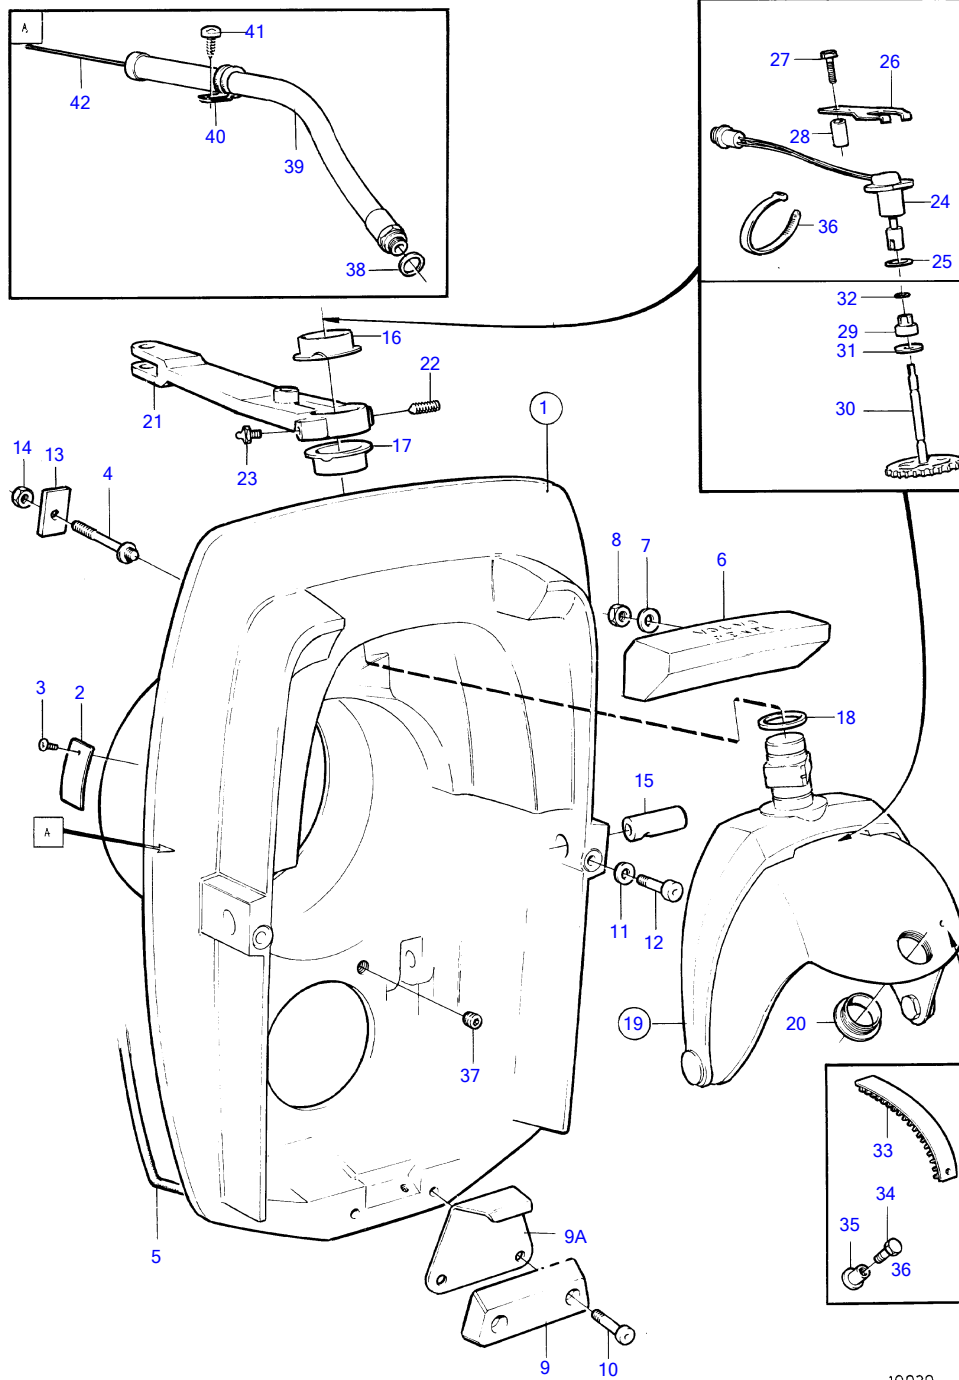

DP-C, SP-C

10939

DP-C, SP-C

REF	PART NO.	QTY	DESCRIPTION	SEE SEC.	NOTES
1	876510	1	Shield		
2	853706	1	• Type plate		
3	804269	2	• Drive screw		
4	853595	6	Stud		
5	852868	X	Sealing strip		L=1750mm
6	854133	1	Rubber cushion		
7	960148	2	Washer		
8	971089	2	Lock nut		
9	852835	1	Zinc electrode		
9A	872562	1	Support plate		
10	946541	2	Hex. socket screw		
11	941670	2	Washer		
12	963699	2	Hex. socket screw		
13	852866	6	Washer		
14	963108	6	Lock nut		
15	872493	2	Spindle		(872095)
16	854705	1	Bushing		
17	854704	1	Bushing		
18	977313	1	Sealing ring		
19	854707	1	Steering yoke		
			Bulletin 48-32	48-32-EN	Steering Fork Kit and Steering Arm
20	853048	1	• Bushing		
21	872102	1	Spindle arm		(854706)
			Bulletin 48-32	48-32-EN	Steering Fork Kit and Steering Arm
22	947904	1	Set screw		
23	914169	1	Lubricating nipple		
24	828726	1	Sensor		
25	955991	1	O-ring		
26	853039	1	Bracket		
27	955298	1	Hexagon screw		
28	872355	1	Spacer sleeve		
29	851430	1	Bushing		
30	852984	1	Driving wheel		
31	966207	1	Sealing ring		
32	925050	1	O-ring		
33	872812	1	Gear segment		SN 4101513908-
34	853759	1	Screw		
35	853760	1	Rivet nut		
36	948210	1	Cable tie		
37	853215	2	Plug		
38	897745	1	Gasket		
39	839091	1	Protecting hose		
40	952635	1	Clamp		
41	955512	1	Hexagon screw		
42		X	control cable		See group 9