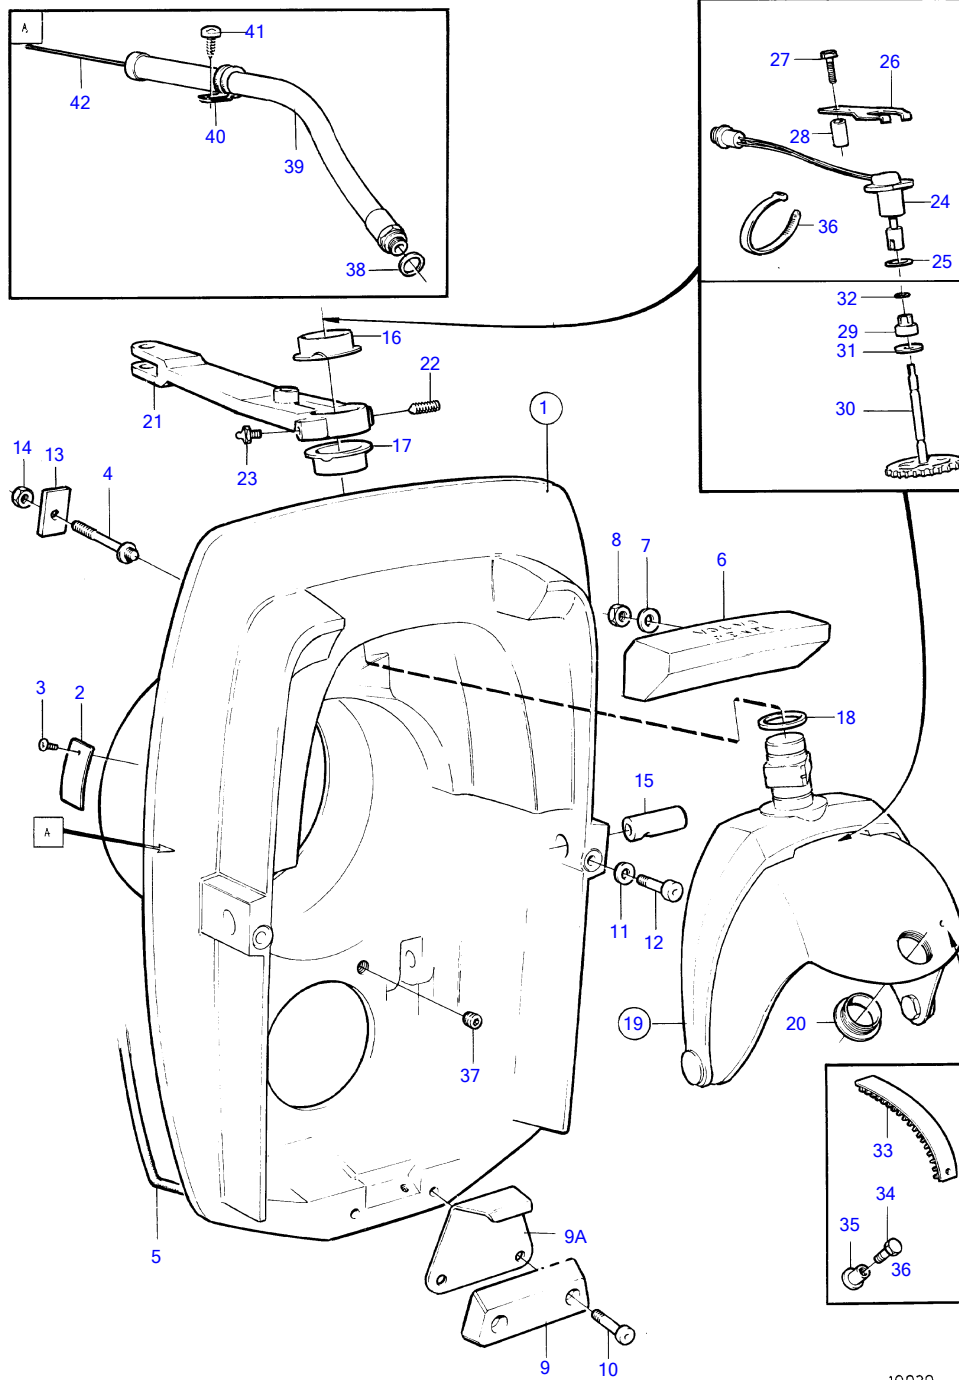

DP-C, SP-C

10939

## DP-C, SP-C

REF	PART NO.	QTY	DESCRIPTION	SEE SEC.	NOTES
1	876510	1	Shield		
2	853706	1	• Type plate		
3	804269	2	• Drive screw		
4	853595	6	Stud		
5	852868	X	Sealing strip		L=1750mm
6	854133	1	Rubber cushion		
7	960148	2	Washer		
8	971089	2	Lock nut		
9	852835	1	Zinc electrode		
9A	872562	1	Support plate		
10	946541	2	Hex. socket screw		
11	941670	2	Washer		
12	963699	2	Hex. socket screw		
13	852866	6	Washer		
14	963108	6	Lock nut		
15	872493	2	Spindle		(872095)
16	854705	1	Bushing		
17	854704	1	Bushing		
18	977313	1	Sealing ring		
19	854707	1	Steering yoke		
			Bulletin 48-32	48-32-EN	Steering Fork Kit and Steering Arm
20	853048	1	• Bushing		
21	872102	1	Spindle arm		(854706)
			Bulletin 48-32	48-32-EN	Steering Fork Kit and Steering Arm
22	947904	1	Set screw		
23	914169	1	Lubricating nipple		
24	828726	1	Sensor		
25	955991	1	O-ring		
26	853039	1	Bracket		
27	955298	1	Hexagon screw		
28	872355	1	Spacer sleeve		
29	851430	1	Bushing		
30	852984	1	Driving wheel		
31	966207	1	Sealing ring		
32	925050	1	O-ring		
33	872812	1	Gear segment		SN 4101513908-
34	853759	1	Screw		
35	853760	1	Rivet nut		
36	948210	1	Cable tie		
37	853215	2	Plug		
38	897745	1	Gasket		
39	839091	1	Protecting hose		
40	952635	1	Clamp		
41	955512	1	Hexagon screw		
42		X	control cable		See group 9