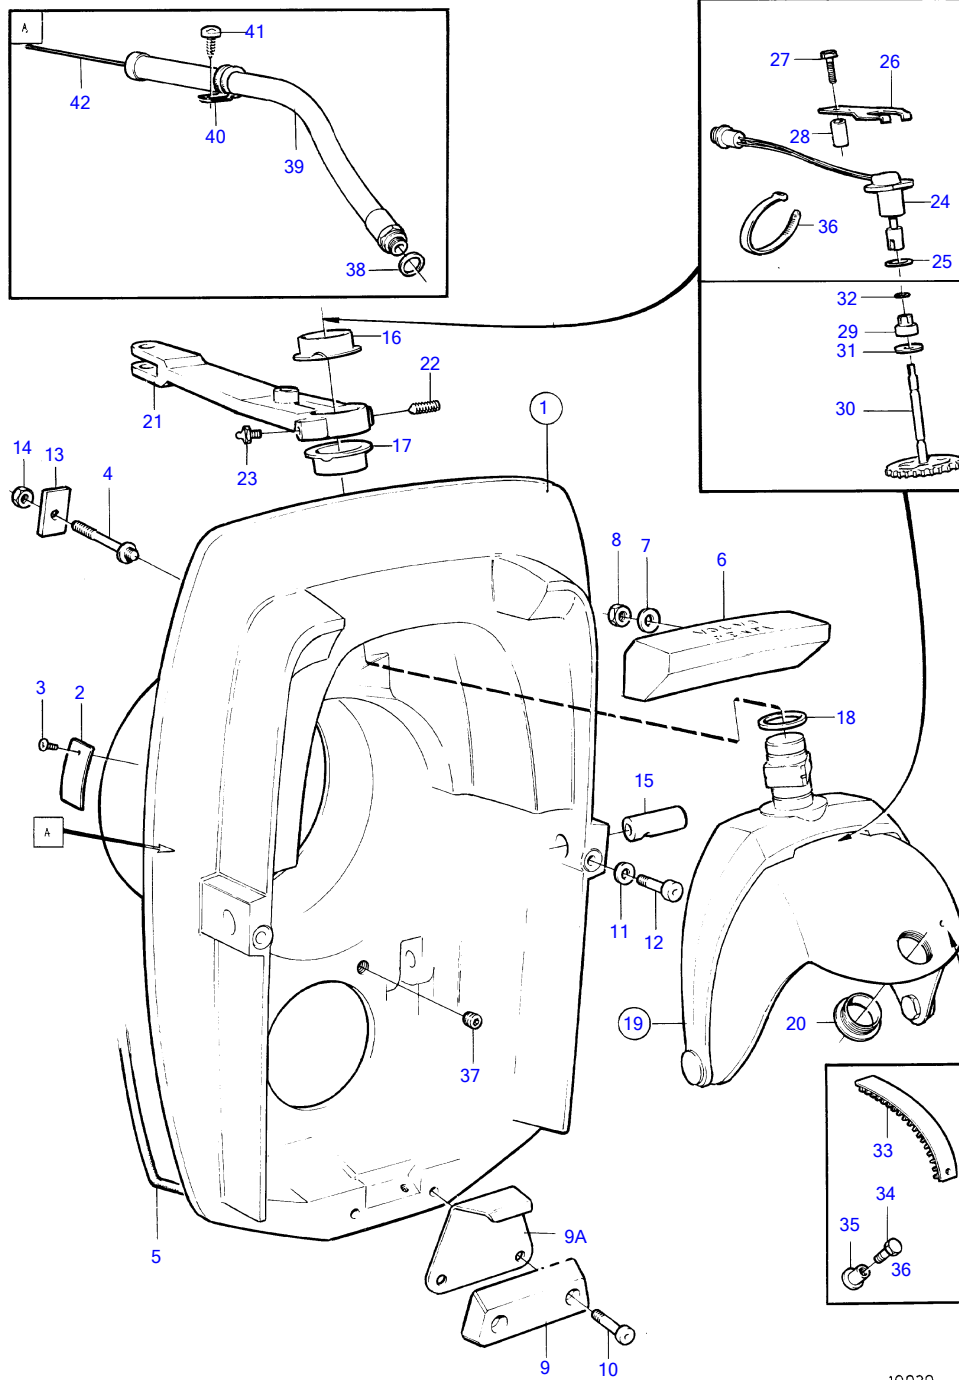

DP-C, SP-C

DP-C, SP-C

REF	PART NO.	QTY	DESCRIPTION	SEE SEC.	NOTES
1	876510	1	Shield		
2	853706	1	• Type plate		
3	804269	2	• Drive screw		
4	853595	6	Stud		
5	852868	X	Sealing strip		L=1750mm
6	854133	1	Rubber cushion		
7	960148	2	Washer		
8	971089	2	Lock nut		
9	852835	1	Zinc electrode		
9A	872562	1	Support plate		
10	946541	2	Hex. socket screw		
11	941670	2	Washer		
12	963699	2	Hex. socket screw		
13	852866	6	Washer		
14	963108	6	Lock nut		
15	872493	2	Spindle		(872095)
16	854705	1	Bushing		
17	854704	1	Bushing		
18	977313	1	Sealing ring		
19	854707	1	Steering yoke		
			Bulletin 48-32	48-32-EN	Steering Fork Kit and Steering Arm
20	853048	1	• Bushing		
21	872102	1	Spindle arm		(854706)
			Bulletin 48-32	48-32-EN	Steering Fork Kit and Steering Arm
22	947904	1	Set screw		
23	914169	1	Lubricating nipple		
24	828726	1	Sensor		
25	955991	1	O-ring		
26	853039	1	Bracket		
27	955298	1	Hexagon screw		
28	872355	1	Spacer sleeve		
29	851430	1	Bushing		
30	852984	1	Driving wheel		
31	966207	1	Sealing ring		
32	925050	1	O-ring		
33	872812	1	Gear segment		SN 4101513908-
34	853759	1	Screw		
35	853760	1	Rivet nut		
36	948210	1	Cable tie		
37	853215	2	Plug		
38	897745	1	Gasket		
39	839091	1	Protecting hose		
40	952635	1	Clamp		
41	955512	1	Hexagon screw		
42		X	control cable		See group 9