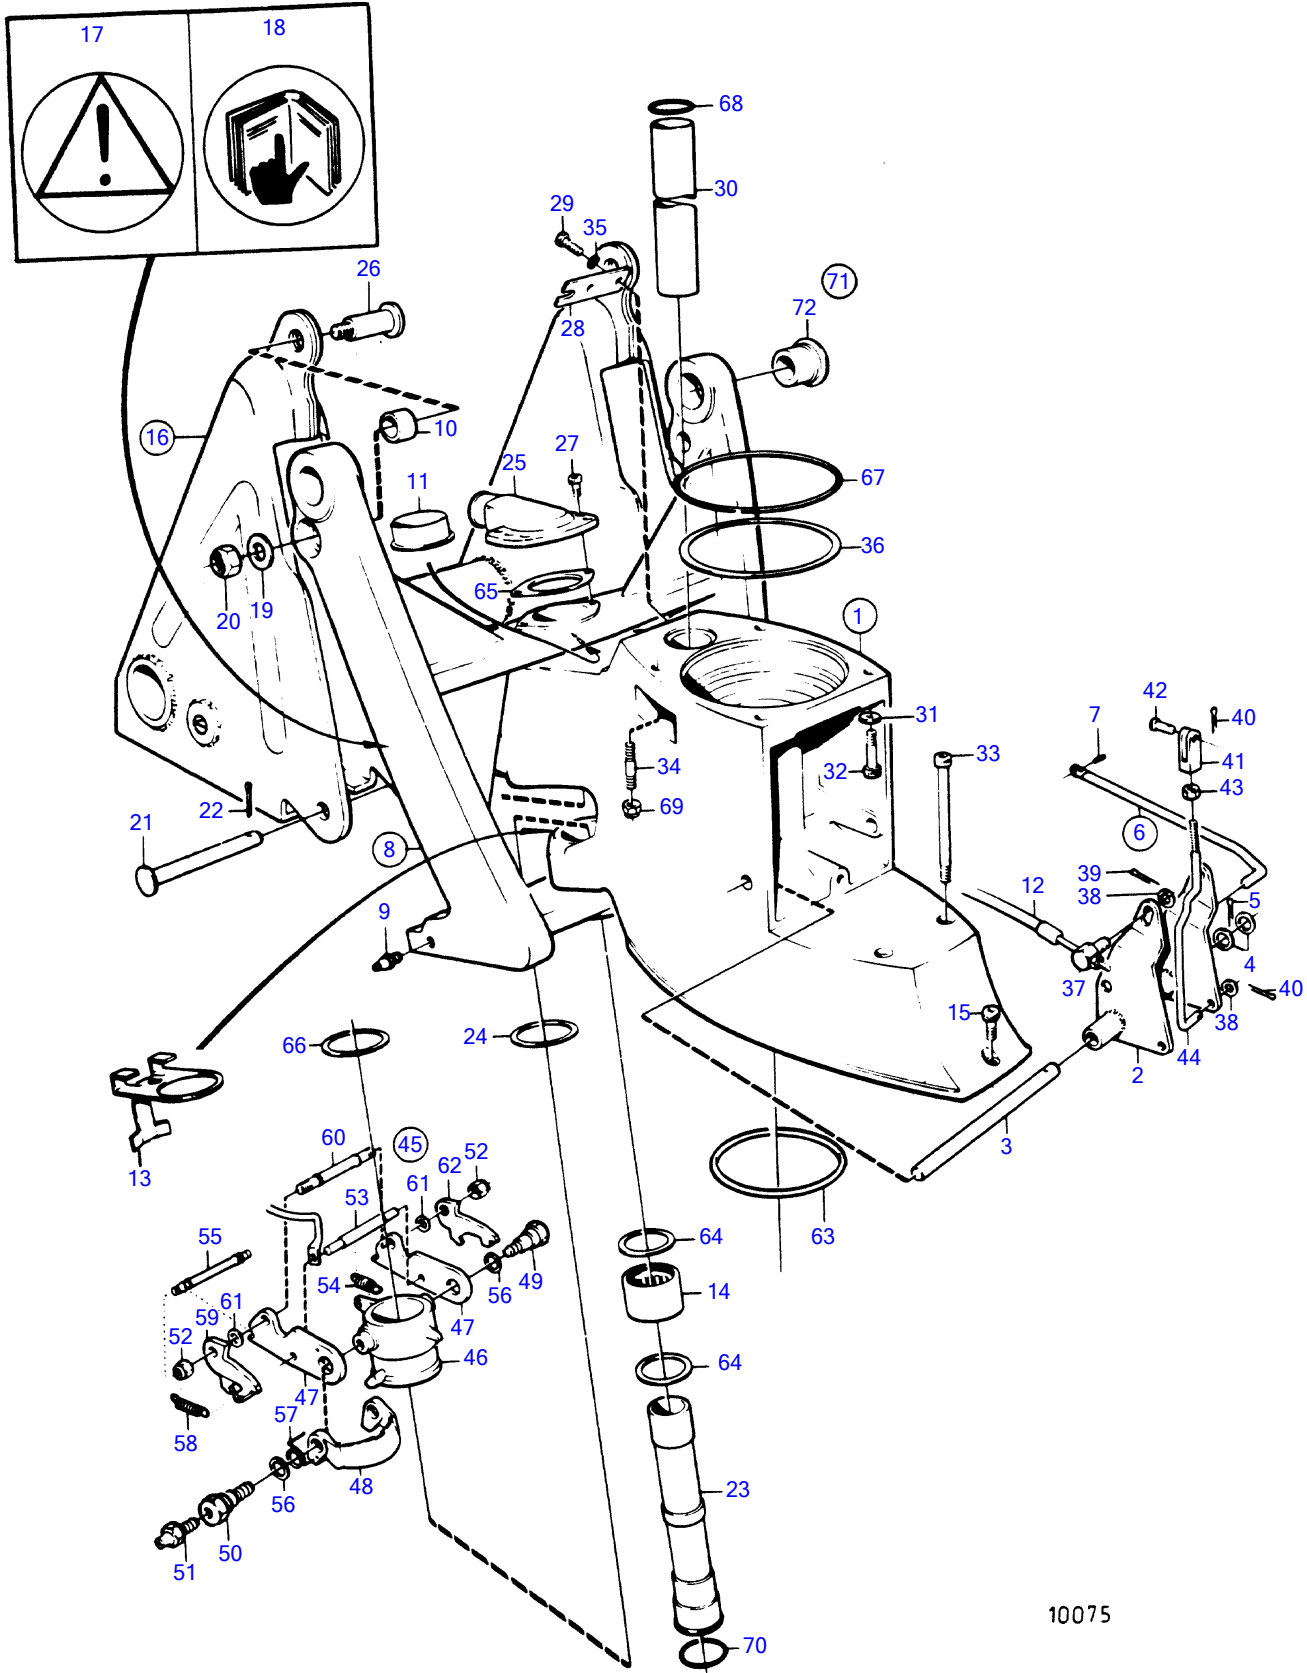

DP-A1

10075

DP-A1

REF	PART NO.	QTY	DESCRIPTION	NOTES
1	854033	1	Intermediate housing	
2	897829	1	• Gear yoke	
3	897447	1	• Shaft	
4	897511	2	• Washer	
5	17253	1	• Split pin	
6	851412	1	• Reverse locking rod	
7	967556	1	• • Spring pin	
8	854100	1	Suspension fork	
9	940194	1	• Lubricating nipple	
10	852912	2	• Bushing	
11	853062	1	• Bearing bushing	
12		X	control cable	See group 9
13	853967	1	Guide washer	
14	183391	1	Needle roller bearin	
15	941809	1	Hex. socket screw	
16	854550	1	Cylinder anchorage	
17	853717	1	• Decal	
18	(853716)	1	• Decal	Obsolete part
19	853071	2	Washer	
20	946672	2	Lock nut	
21	853309	2	Clevis pin	
22	967707	2	Split pin	
23	814386	1	Steering knuckle	
24	897696	2	Washer	
25	854031	1	Hose connection	
26	853308	2	Shoulder screw	
27	941813	2	Hex. socket screw	
28	853078	1	Cable attachment	
29	940168	2	Hexagon screw	
30	897644	1	Tube	
31	853095	2	Washer	
32	959456	2	Hex. socket screw	
33	941808	2	Hex. socket screw	
34		2	stud bolt	Included in upper gear unit.
35	940191	2	Washer	
36	943252	X	Shim	TH=0,05mm
	943866	X	Shim	TH=0,10mm
	943867	X	Shim	TH=0,20mm
	967557	X	Shim	TH=0,30mm
	943868	X	Shim	TH=0,40mm
37	804312	1	Cube	
38	940191	2	Washer	
39	17276	1	Split pin	
40	17253	2	Split pin	
41	813954	1	Fork	
42	192662	1	Split pin	
43	940190	1	Hexagon nut	
44	897448	1	Control rod	
45	854035	1	Latch	
46	851402	1	• Bearing sleeve	
47	814391	2	• Latch	
48	851403	1	• Lock brace	
49	851423	1	• Spindle	
50	854344	1	• Spindle	
51	940194	1	• Lubricating nipple	Obsolete part
52	943197	2	• Lock nut	Included in repair kit 876265 for astern lever.
53	851424	1	• Stop arm	Included in repair kit 876265 for astern lever.
54	832534	1	• Spring	Included in repair kit 876265 for astern lever.
55	814399	1	• Shaft	Included in repair kit 876265 for astern lever.
56	943194	2	• Washer	Included in repair kit 876265 for astern lever.
57	814396	1	• Spring	Included in repair kit 876265 for astern lever.
58	814332	2	• Spring	Included in repair kit 876265 for astern lever.
59	814392	1	• Spring hook	Included in repair kit 876265 for astern lever.

7736260-44-12622

10075

Upd:2014-10-28