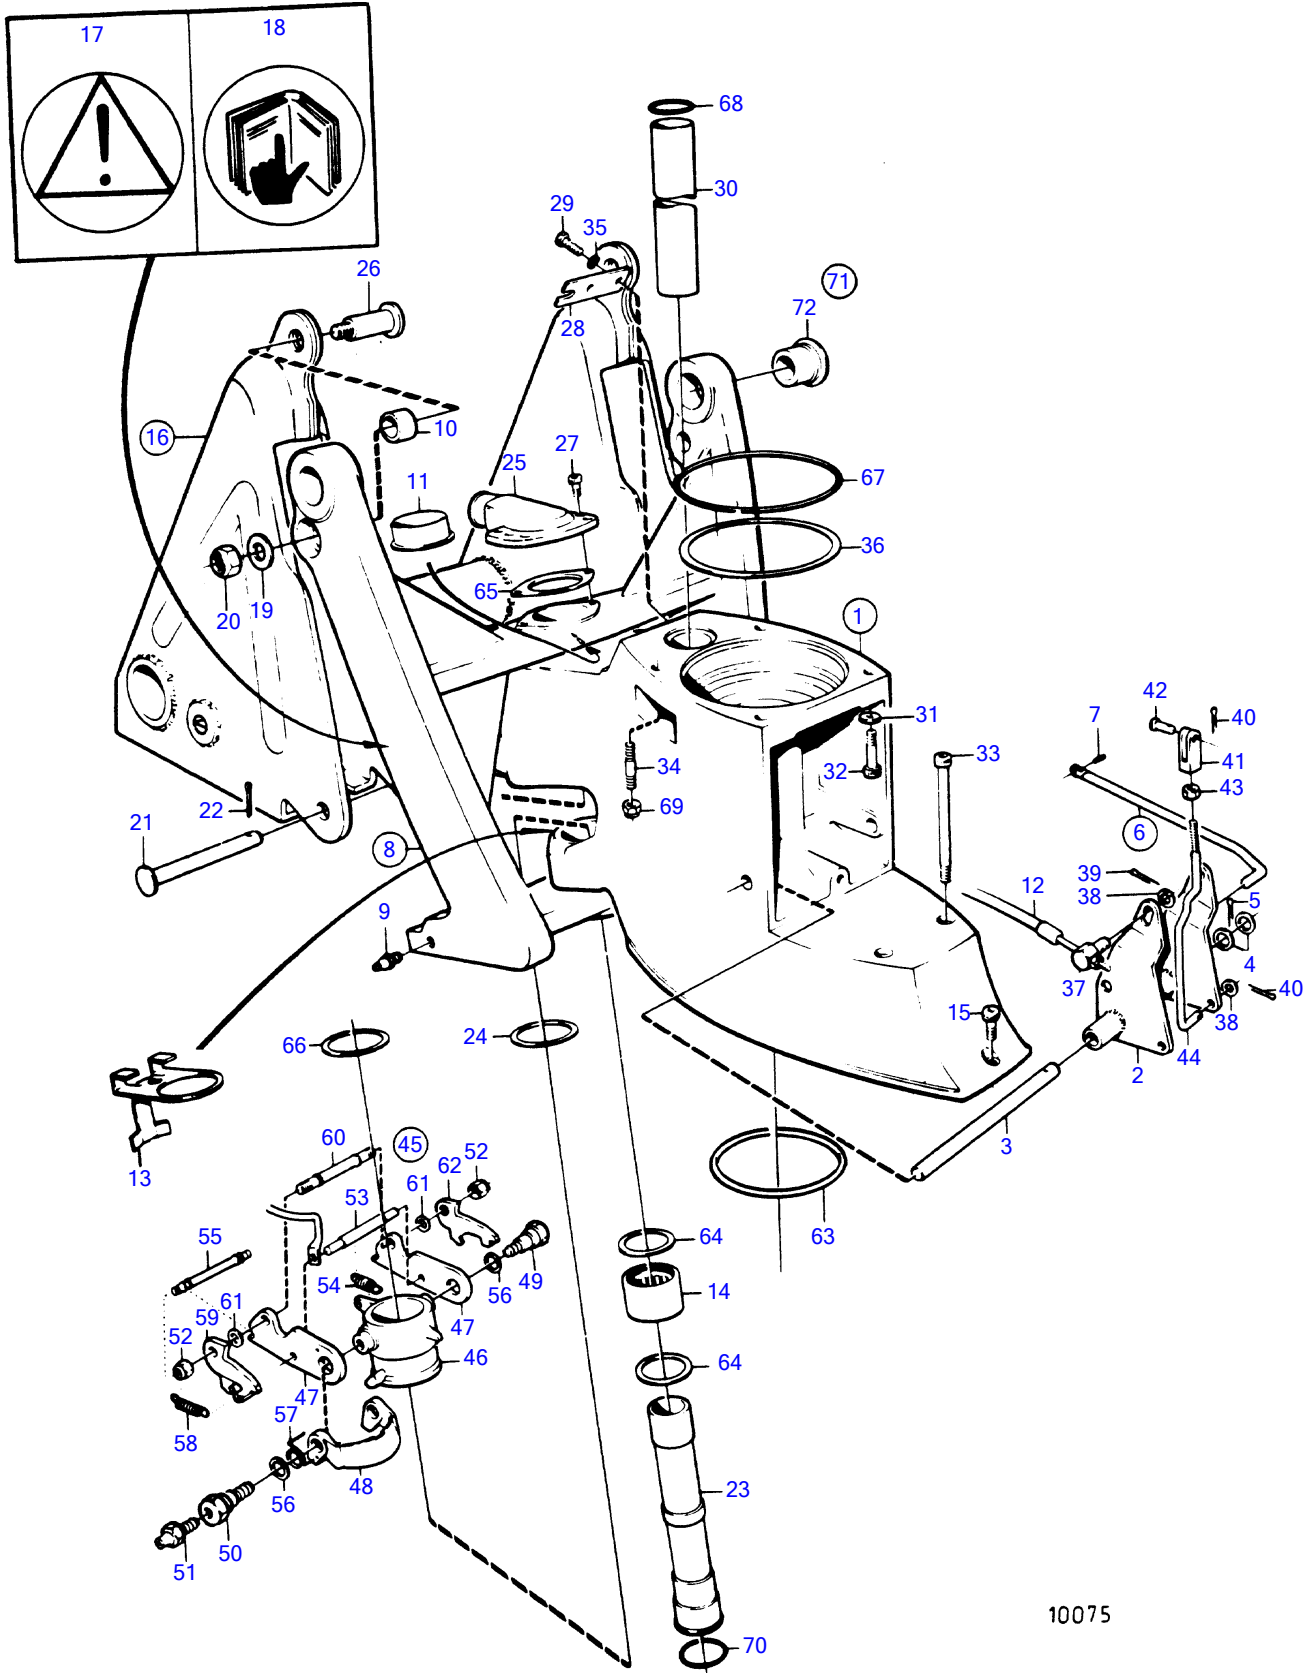

DP-A1

10075

DP-A1

REF	PART NO.	QTY	DESCRIPTION	NOTES
1	854937	1	Intermediate housing	
2	897829	1	• Gear yoke	
3	897447	1	• Shaft	
4	897511	2	• Washer	
5	17253	1	• Split pin	
6	851412	1	• Reverse locking rod	
7	967556	1	• • Spring pin	
8	854100	1	Suspension fork	
9	940194	1	• Lubricating nipple	
10	852912	2	• Bushing	
11	853062	1	• Bearing bushing	
12		X	control cable	See group 9
13	853967	1	Guide washer	
14	183391	1	Needle roller bearin	
15	941809	1	Hex. socket screw	
16	854550	1	Cylinder anchorage	
17	853717	1	• Decal	
18	(853716)	1	• Decal	Obsolete part
19	853071	2	Washer	
20	946672	2	Lock nut	
21	853309	2	Clevis pin	
22	967707	2	Split pin	
23	814386	1	Steering knuckle	
24	897696	2	Washer	
25	854031	1	Hose connection	
26	853308	2	Shoulder screw	
27	941813	2	Hex. socket screw	
28	853078	1	Cable attachment	
29	940168	2	Hexagon screw	
30	897644	1	Tube	
31	853095	2	Washer	
32	959456	2	Hex. socket screw	
33	941808	2	Hex. socket screw	
34		2	stud bolt	Included in upper gear unit.
35	940191	2	Washer	
36	941826	X	Shim	TH=0,05mm
	941827	X	Shim	TH=0.20mm
	948230	X	Shim	TH=0.35mm
37	804312	1	Cube	
38	940191	2	Washer	
39	17276	1	Split pin	
40	17253	2	Split pin	
41	813954	1	Fork	
42	192662	1	Split pin	
43	940190	1	Hexagon nut	
44	897448	1	Control rod	
45	854035	1	Latch	
46	851402	1	• Bearing sleeve	
47	814391	2	• Latch	
48	851403	1	• Lock brace	
49	851423	1	• Spindle	
50	854344	1	• Spindle	
51	940194	1	• Lubricating nipple	Obsolete part
52	943197	2	• Lock nut	Included in repair kit 876265 for astern lever.
53	851424	1	• Stop arm	Included in repair kit 876265 for astern lever.
54	832534	1	• Spring	Included in repair kit 876265 for astern lever.
55	814399	1	• Shaft	Included in repair kit 876265 for astern lever.
56	943194	2	• Washer	Included in repair kit 876265 for astern lever.
57	814396	1	• Spring	Included in repair kit 876265 for astern lever.
58	814332	2	• Spring	Included in repair kit 876265 for astern lever.
59	814392	1	• Spring hook	Included in repair kit 876265 for astern lever.
60	814419	1	• Shaft	Included in repair kit 876265 for astern lever.
61	814422	2	• Spacer washer	Included in repair kit 876265 for astern lever.

7736260-44-12622B

10075

Upd:2014-10-28