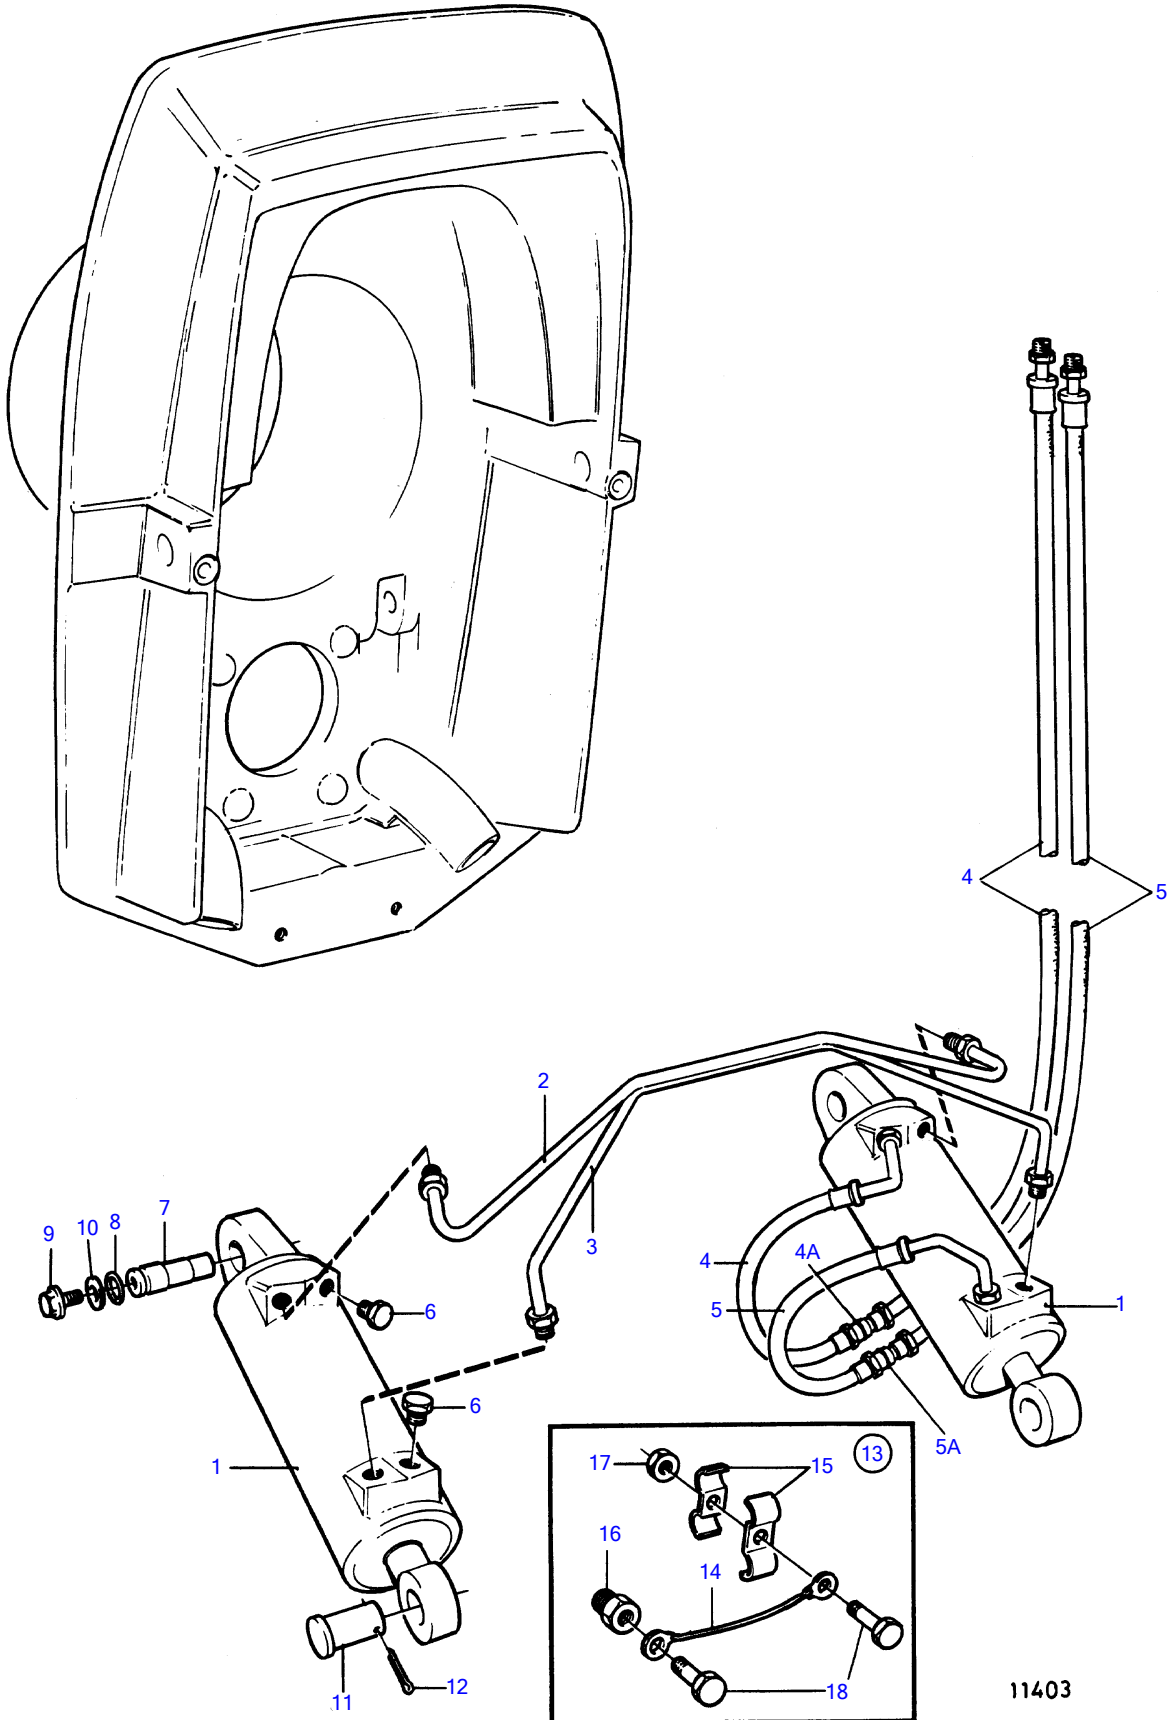

DP-C

11403

DP-C

REF	PART NO.	QTY	DESCRIPTION	SEE SEC.	NOTES
1	854695	2	Hydraulic cylinder		
2	854696	1	Tube		
3	854697	1	Tube		
4	854700	1	Hydraulic hose	12563	
4A	960214	1	• O-ring		
5	854701	1	Hydraulic hose	12563	
5A	960214	1	• O-ring		
6	852879	2	Plug		
7	872382	2	Spindle		
8	925053	2	O-ring		
9	853060	2	Flange screw		
10	853059	2	Washer		
11	872126	2	Clevis pin		See group 4C
12	967707	2	Split pin		See group 4C
13	854625	1	Set		
14		1	• ground cable		
15	854628	2	• Clamp		
16	872207	1	• Nipple		
17	944456	1	• Hexagon nut		
18	963545	2	• Hexagon screw		