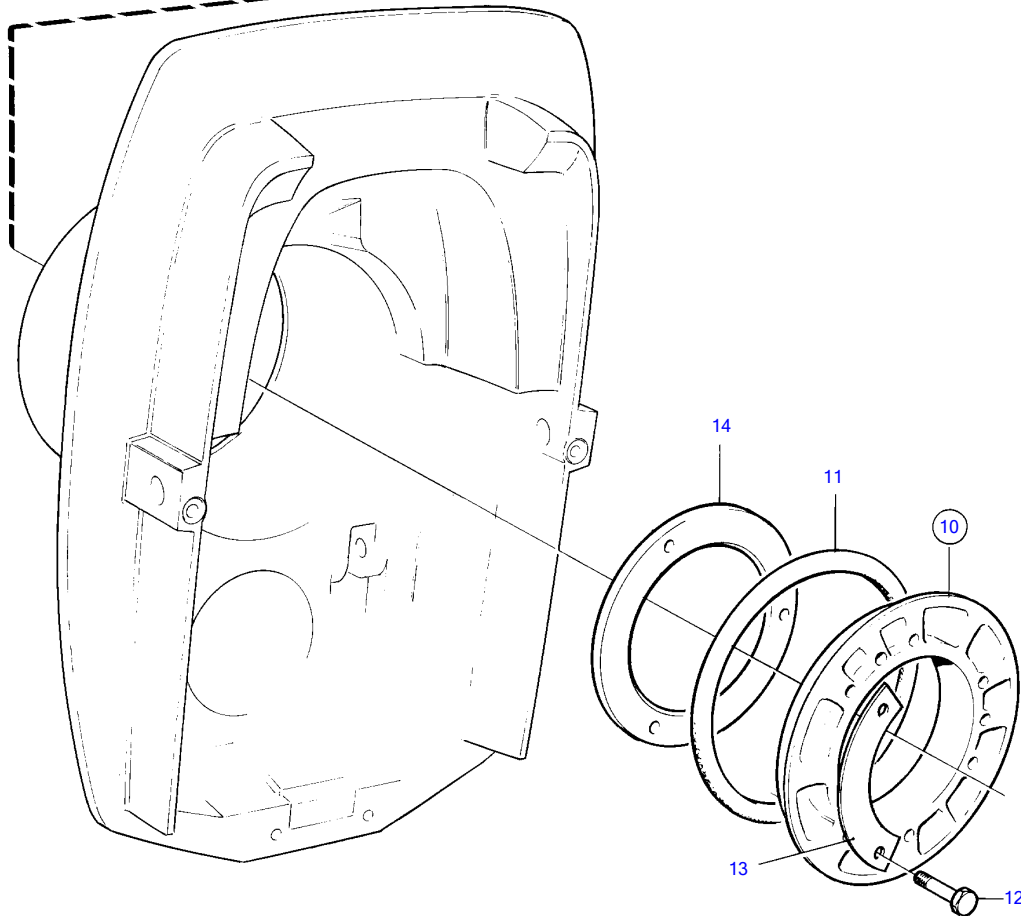

430A, 431A

10914

430A, 431A

REF	PART NO.	QTY	DESCRIPTION	NOTES
1	841967	1	Flywheel housing	
2	942336	6	Spring washer	
3	941939	6	Screw	
4	853809	1	Spindle	SN-4100133205
5	958860	2	Sealing ring	
6	11013	1	Ball bearing	
7	181105	1	Ball bearing	
8	914533	3	Snap ring	
9	914462	1	Snap ring	
10	854316	1	Clamping ring kit	
11	813967	2	• Rubber ring	
12	191844	6	• Hexagon screw	
13	806624	3	• Striker plate	
14	813964	1	• Spacer ring	
15	914167	1	Lubricating nipple	
16	826448	1	Cover plate	SN-4100133205
17	947224	5	Hexagon screw	