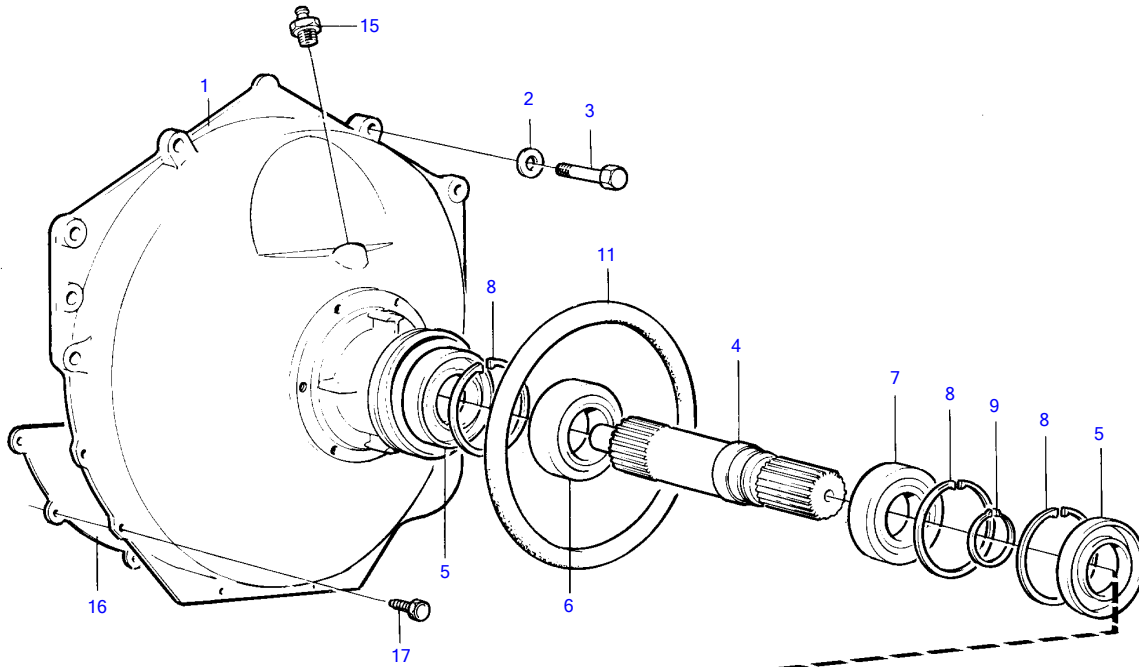

430A, 431A

10914

430A, 431A

REF	PART NO.	QTY	DESCRIPTION	NOTES
1	841967	1	Flywheel housing	
2	942336	6	Spring washer	
3	941939	6	Screw	
4	853809	1	Spindle	SN-4100133205
5	958860	2	Sealing ring	
6	11013	1	Ball bearing	
7	181105	1	Ball bearing	
8	914533	3	Snap ring	
9	914462	1	Snap ring	
10	854316	1	Clamping ring kit	
11	813967	2	• Rubber ring	
12	191844	6	• Hexagon screw	
13	806624	3	• Striker plate	
14	813964	1	• Spacer ring	
15	914167	1	Lubricating nipple	
16	826448	1	Cover plate	SN-4100133205
17	947224	5	Hexagon screw	