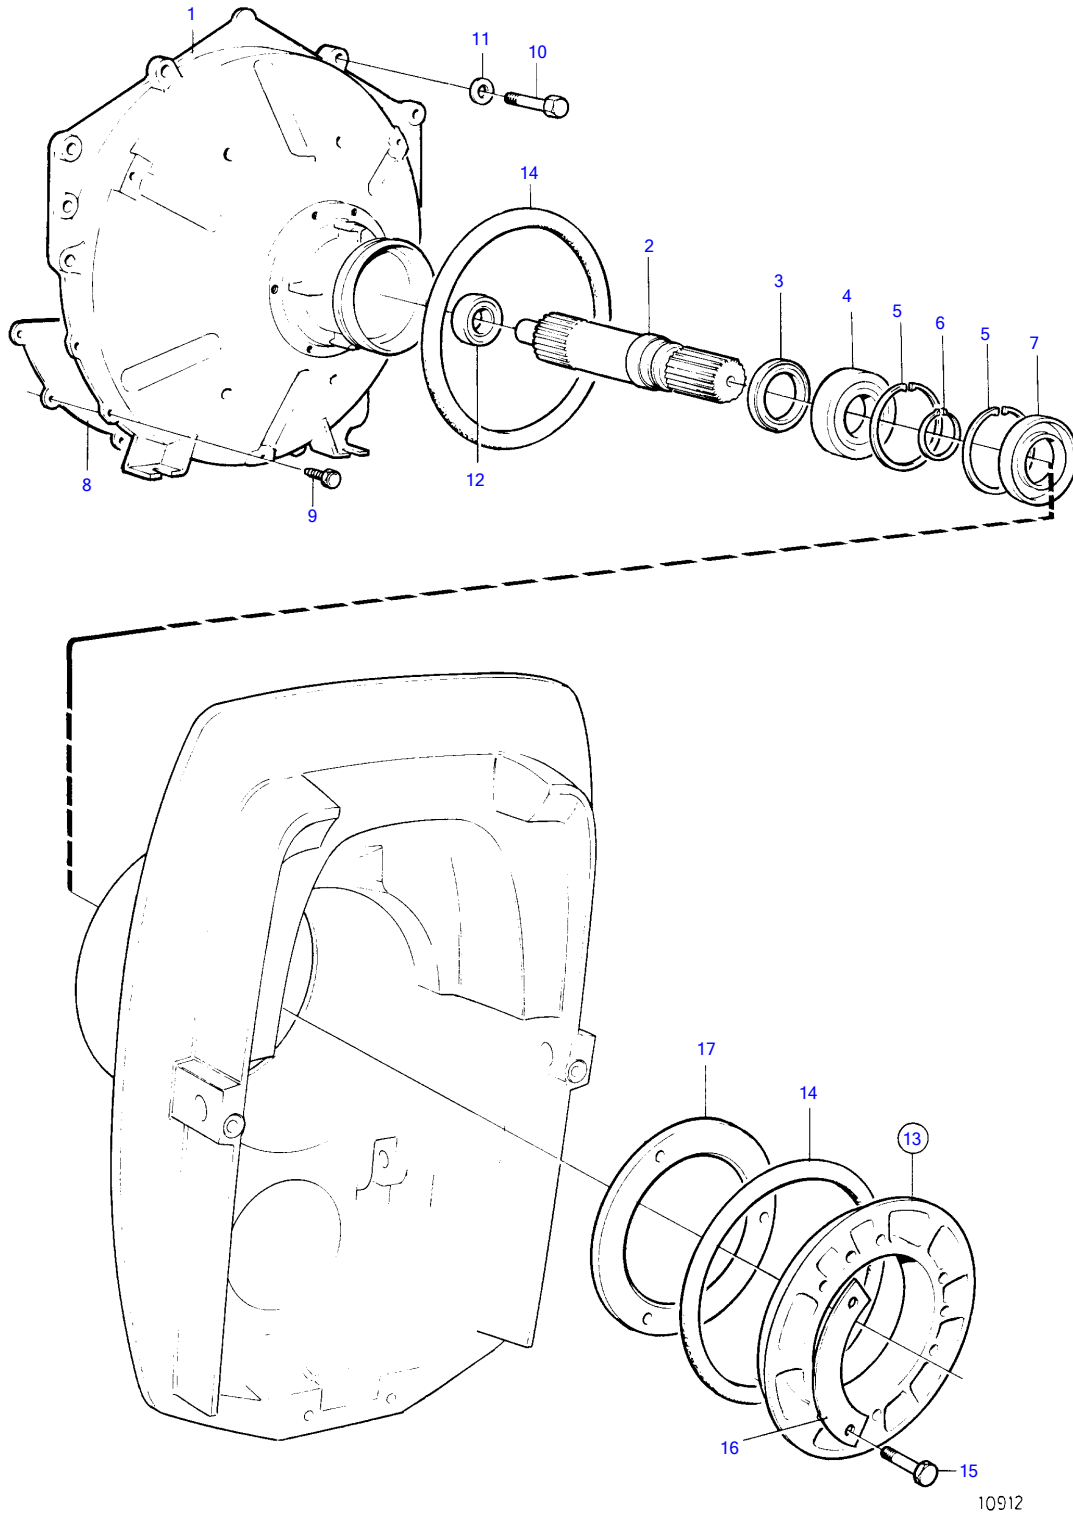

432A, 434A

10912

432A, 434A

REF	PART NO.	QTY	DESCRIPTION
1	872113	1	Flywheel housing
2	873013	1	Primary shaft
3	958859	1	Sealing ring
4	11013	1	Ball bearing
5	914533	2	Snap ring
6	914462	1	Snap ring
7	958860	1	Sealing ring
8	854939	1	Cover plate
9	947224	5	Hexagon screw
10	955536	6	Hexagon screw
11	942336	6	Spring washer
12	856917	1	Bushing
13	854316	1	Clamping ring kit
14	813967	2	• Rubber ring
15	191844	6	• Hexagon screw
16	806624	3	• Striker plate
17	813964	1	• Spacer ring