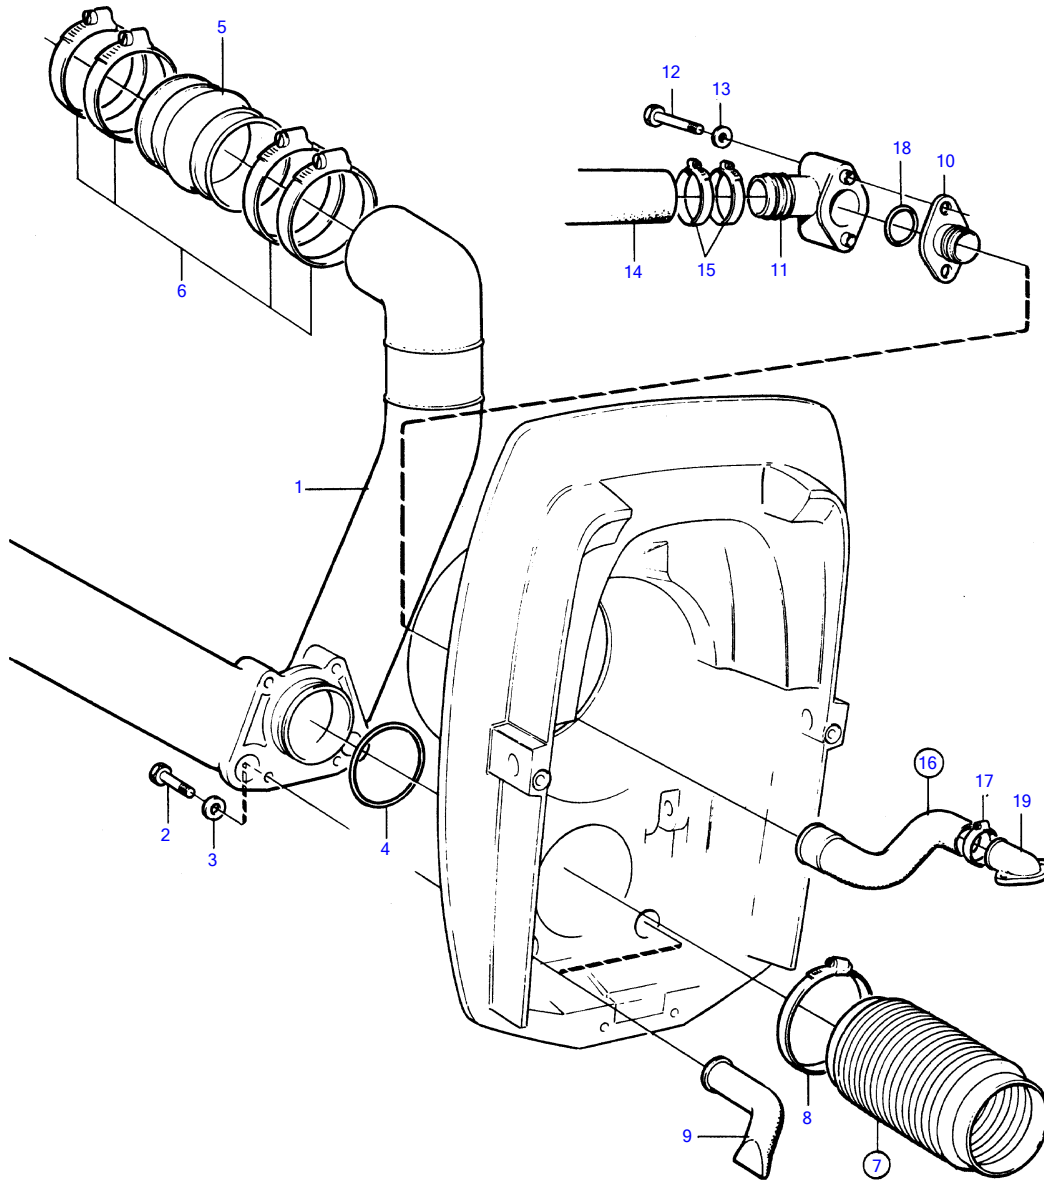

500B, 501B, 570A, 572A

11199

500B, 501B, 570A, 572A

REF	PART NO.	QTY	DESCRIPTION	NOTES
1	872092	1	Exhaust pipe	
2	970958	4	Hexagon screw	
3	960148	4	Washer	
4	925256	1	O-ring	
5	854935	2	Exhaust hose	
6	853012	8	Hose clamp	
7	875848	1	Bellows kit	
8	872531	2	• Hose clamp	
9	843235	2	Exhaust pipe	
10	872334	1	Nipple	
11	872336	1	Hose connection	
12	955516	2	Hexagon screw	
13	955893	2	Washer	
14	(857044)	1	Hose	Intake-sea water pump, Obsolete part
15	961669	2	Hose clamp	
16	875847	1	Hose kit	
17	853548	1	• Hose clamp	
18	925064	1	• O-ring	
19		1	hose connection	See group 4C