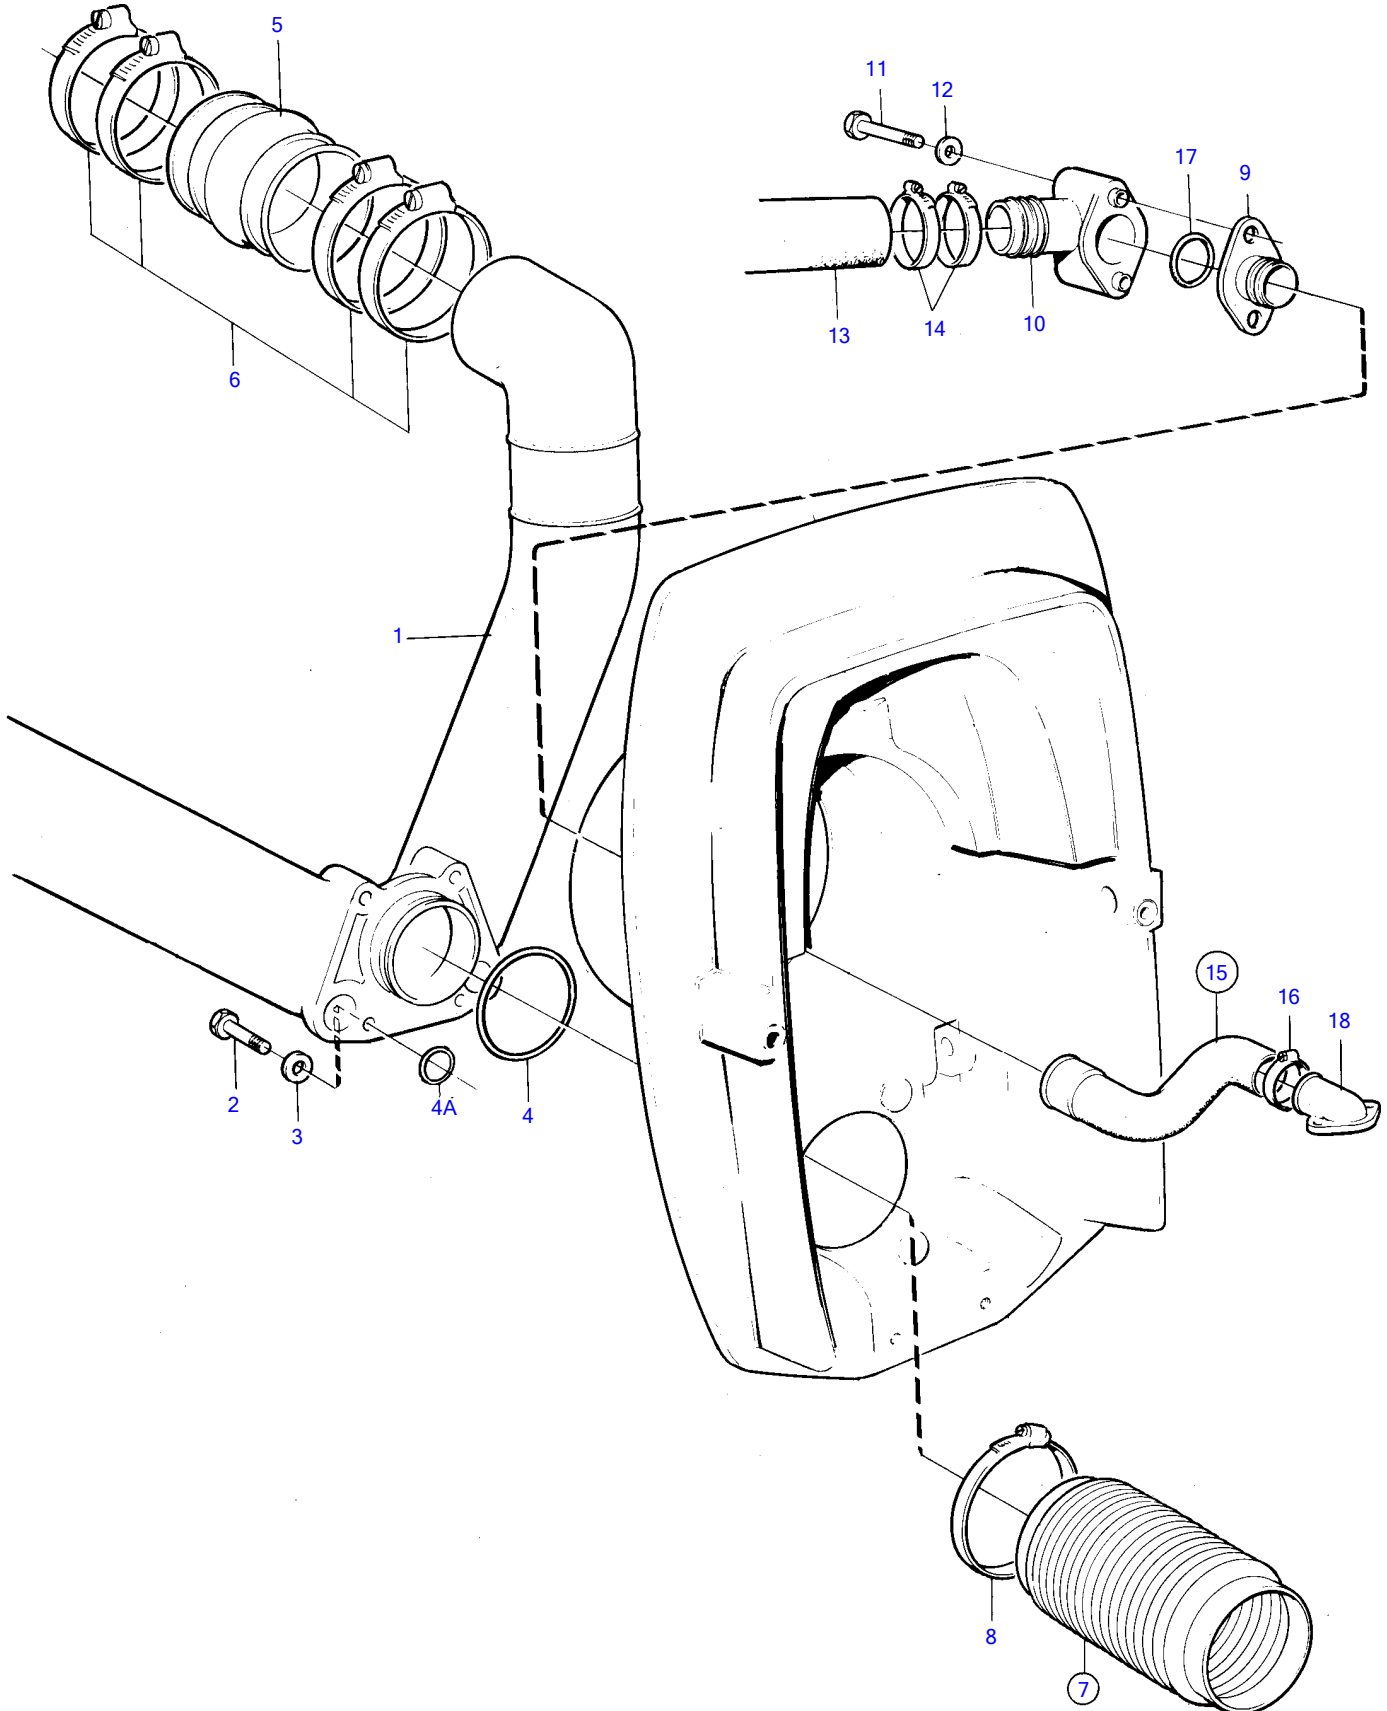

740B

740B

REF	PART NO.	QTY	DESCRIPTION	NOTES
1	872462	1	Exhaust pipe	
2	970958	4	Hexagon screw	
3	960148	4	Washer	
4	925256	1	O-ring	
4A	925064	2	O-ring	
5	872048	2	Exhaust hose	
6	853012	8	Hose clamp	
7	876631	1	Bellows kit	
8	872531	2	• Hose clamp	
9	872334	1	Nipple	
10	872338	1	Hose connection	
11	955516	2	Hexagon screw	
12	955893	2	Washer	
13	(857048)	1	Hose	Intake-sea water pump, Obsolete part
14	961669	2	Hose clamp	
15	876632	1	Hose kit	
16	853548	1	• Hose clamp	
17	925064	1	• O-ring	
18		1	hose connection	See group 4C